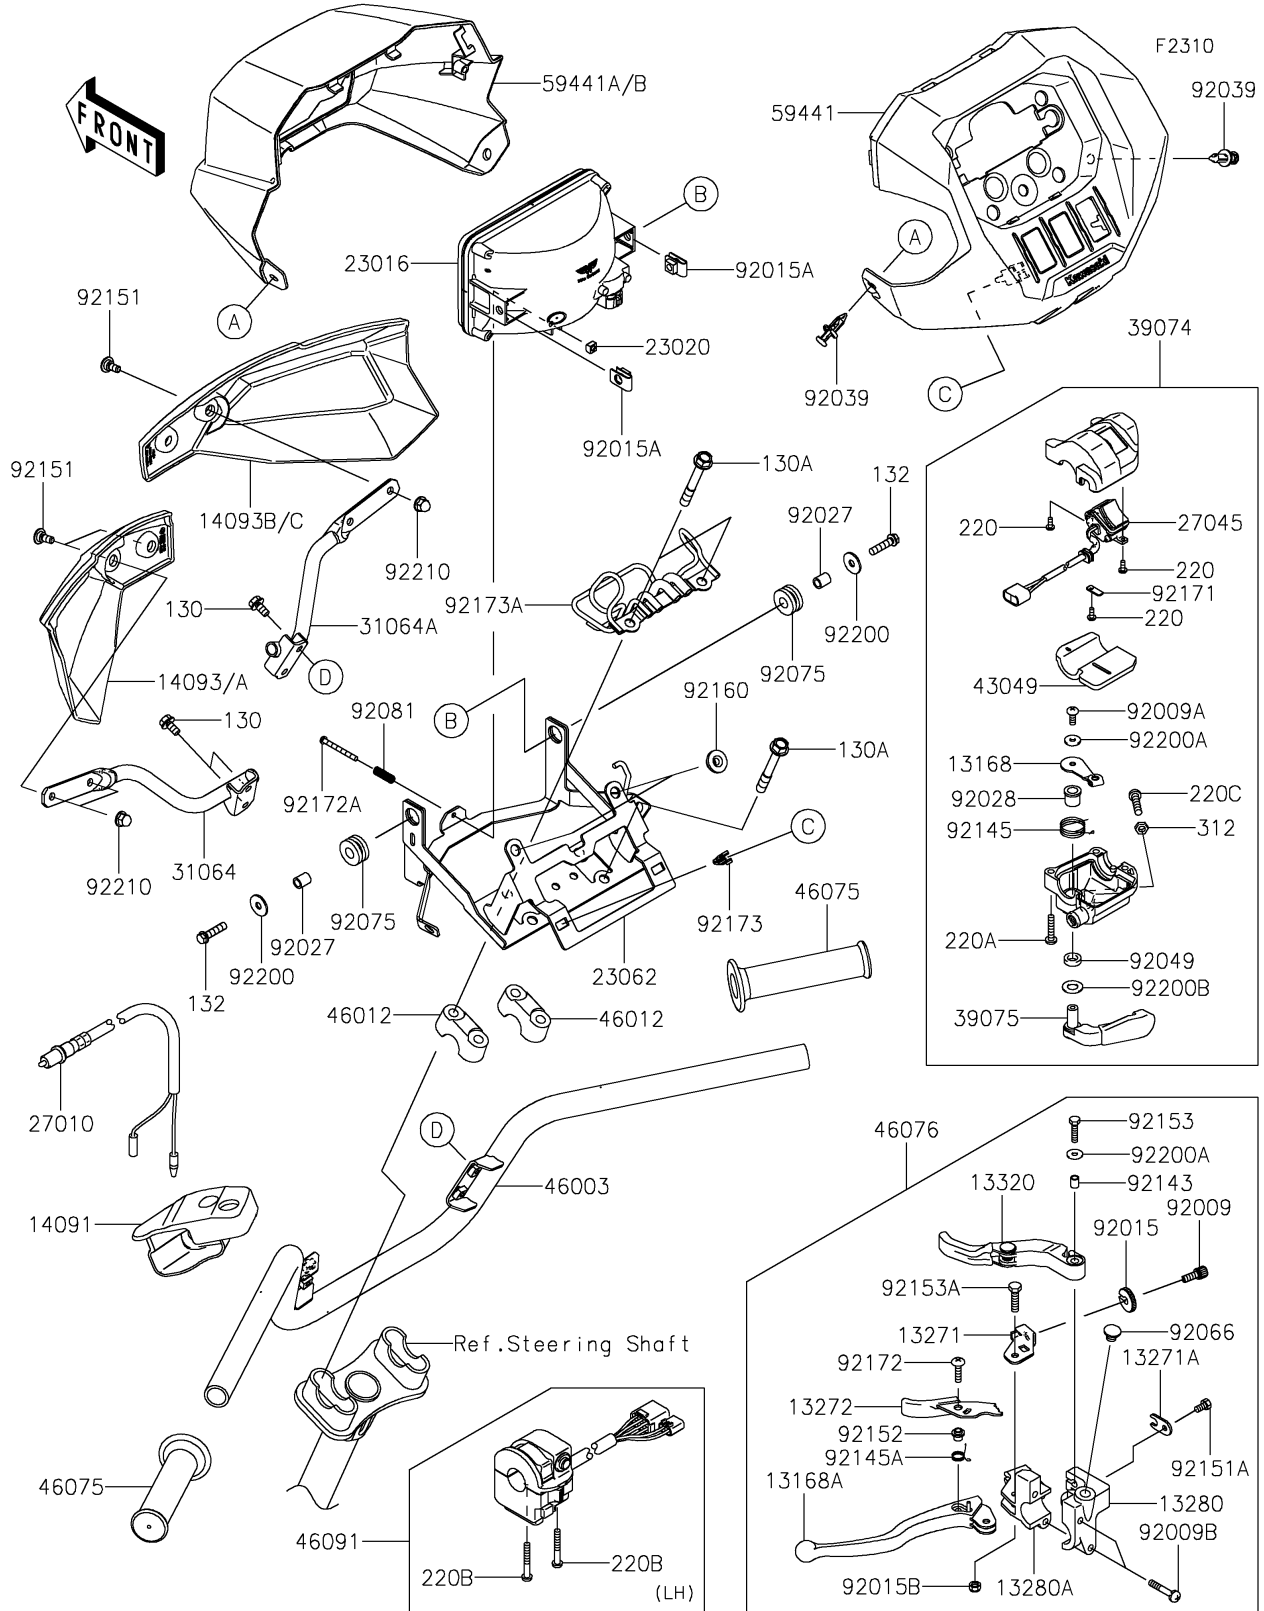

2024 BRUTE FORCE® 750 LE EPS PARTS DIAGRAM

Handlebar