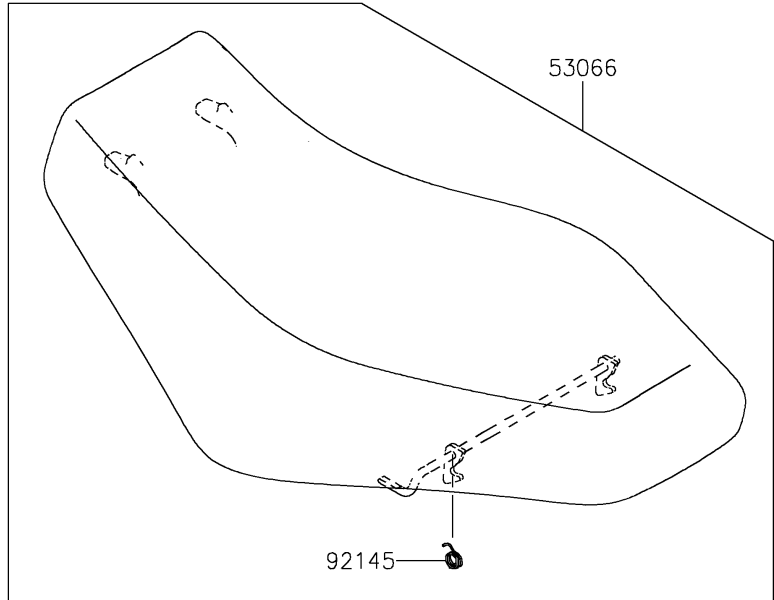

2024 BRUTE FORCE® 750 LE EPS PARTS DIAGRAM

Seat

F2510

2024 BRUTE FORCE® 750 LE EPS PARTS LIST

Seat

ITEM NAME	PART NUMBER	QUANTITY
BRACKET,SEAT&BATTERY BAND (Ref # 11054)	11054-1236	1
SEAT-ASSY,BLACK (Ref # 53066)	53066-0940-MA	1
SPRING,SEAT LATCH (Ref # 92145)	92145-0022	1
BOLT-FLANGED,8X12 (Ref # 130)	130BA0812	2