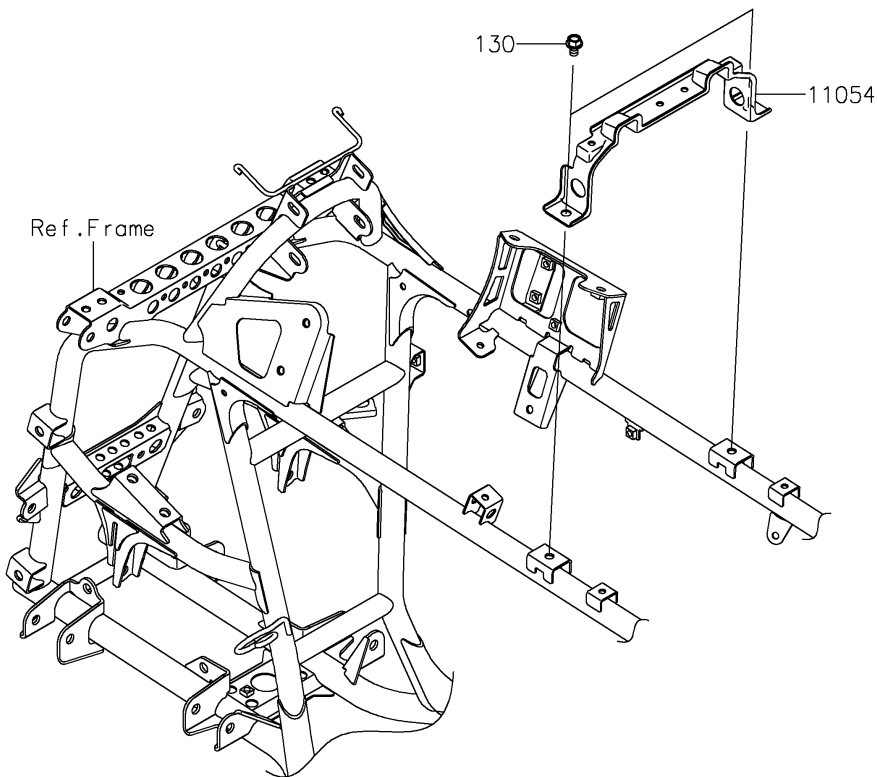

2024 BRUTE FORCE® 750 LE EPS PARTS DIAGRAM

Seat

F2510

2024 BRUTE FORCE® 750 LE EPS PARTS LIST

Seat

ITEM NAME	PART NUMBER	QUANTITY
BRACKET,SEAT&BATTERY BAND (Ref # 11054)	11054-1236	1
SEAT-ASSY,BLACK (Ref # 53066)	53066-0940-MA	1
SPRING,SEAT LATCH (Ref # 92145)	92145-0022	1
BOLT-FLANGED,8X12 (Ref # 130)	130BA0812	2