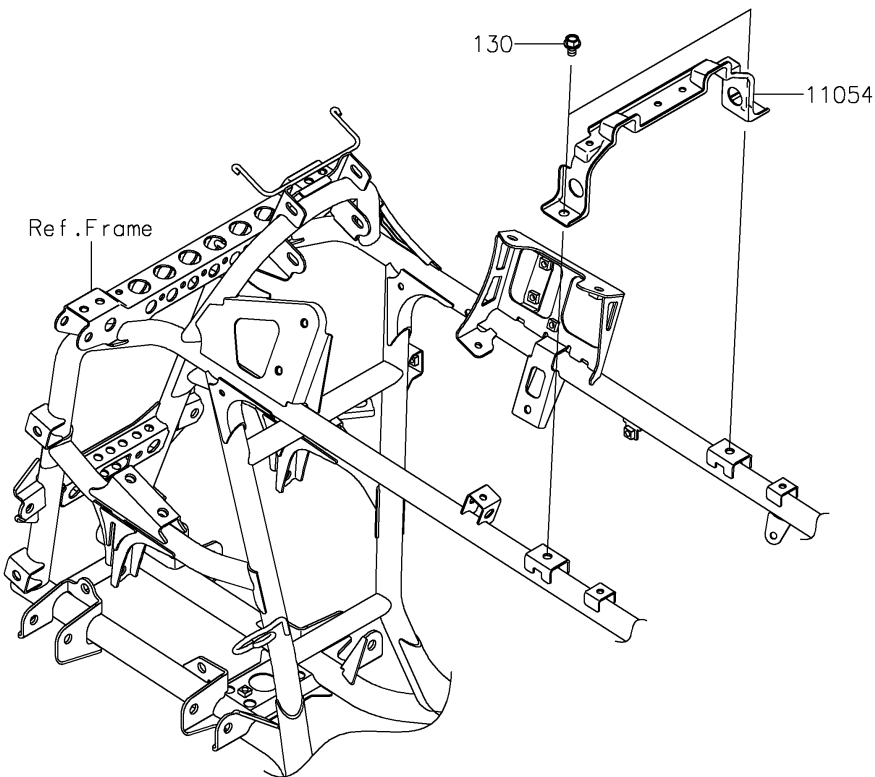

# 2025 BRUTE FORCE® 750 LE EPS PARTS DIAGRAM

Seat

F2510

## 2025 BRUTE FORCE® 750 LE EPS PARTS LIST

### Seat

ITEM NAME	PART NUMBER	QUANTITY
BRACKET,SEAT&BATTERY BAND (Ref # 11054)	11054-1236	1
SEAT-ASSY,BLACK (Ref # 53066)	53066-0940-MA	1
SPRING,SEAT LATCH (Ref # 92145)	92145-0022	1
BOLT-FLANGED,8X12 (Ref # 130)	130BA0812	2