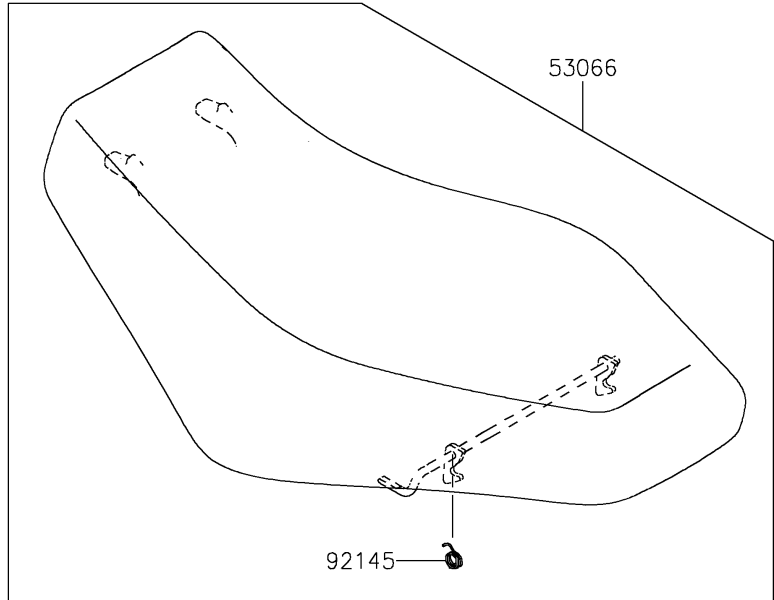

# 2025 BRUTE FORCE® 750 LE EPS PARTS DIAGRAM

Seat

F2510

### Seat

ITEM NAME	PART NUMBER	QUANTITY
BRACKET,SEAT&BATTERY BAND (Ref # 11054)	11054-1236	1
SEAT-ASSY,BLACK (Ref # 53066)	53066-0940-MA	1
SPRING,SEAT LATCH (Ref # 92145)	92145-0022	1
BOLT-FLANGED,8X12 (Ref # 130)	130BA0812	2