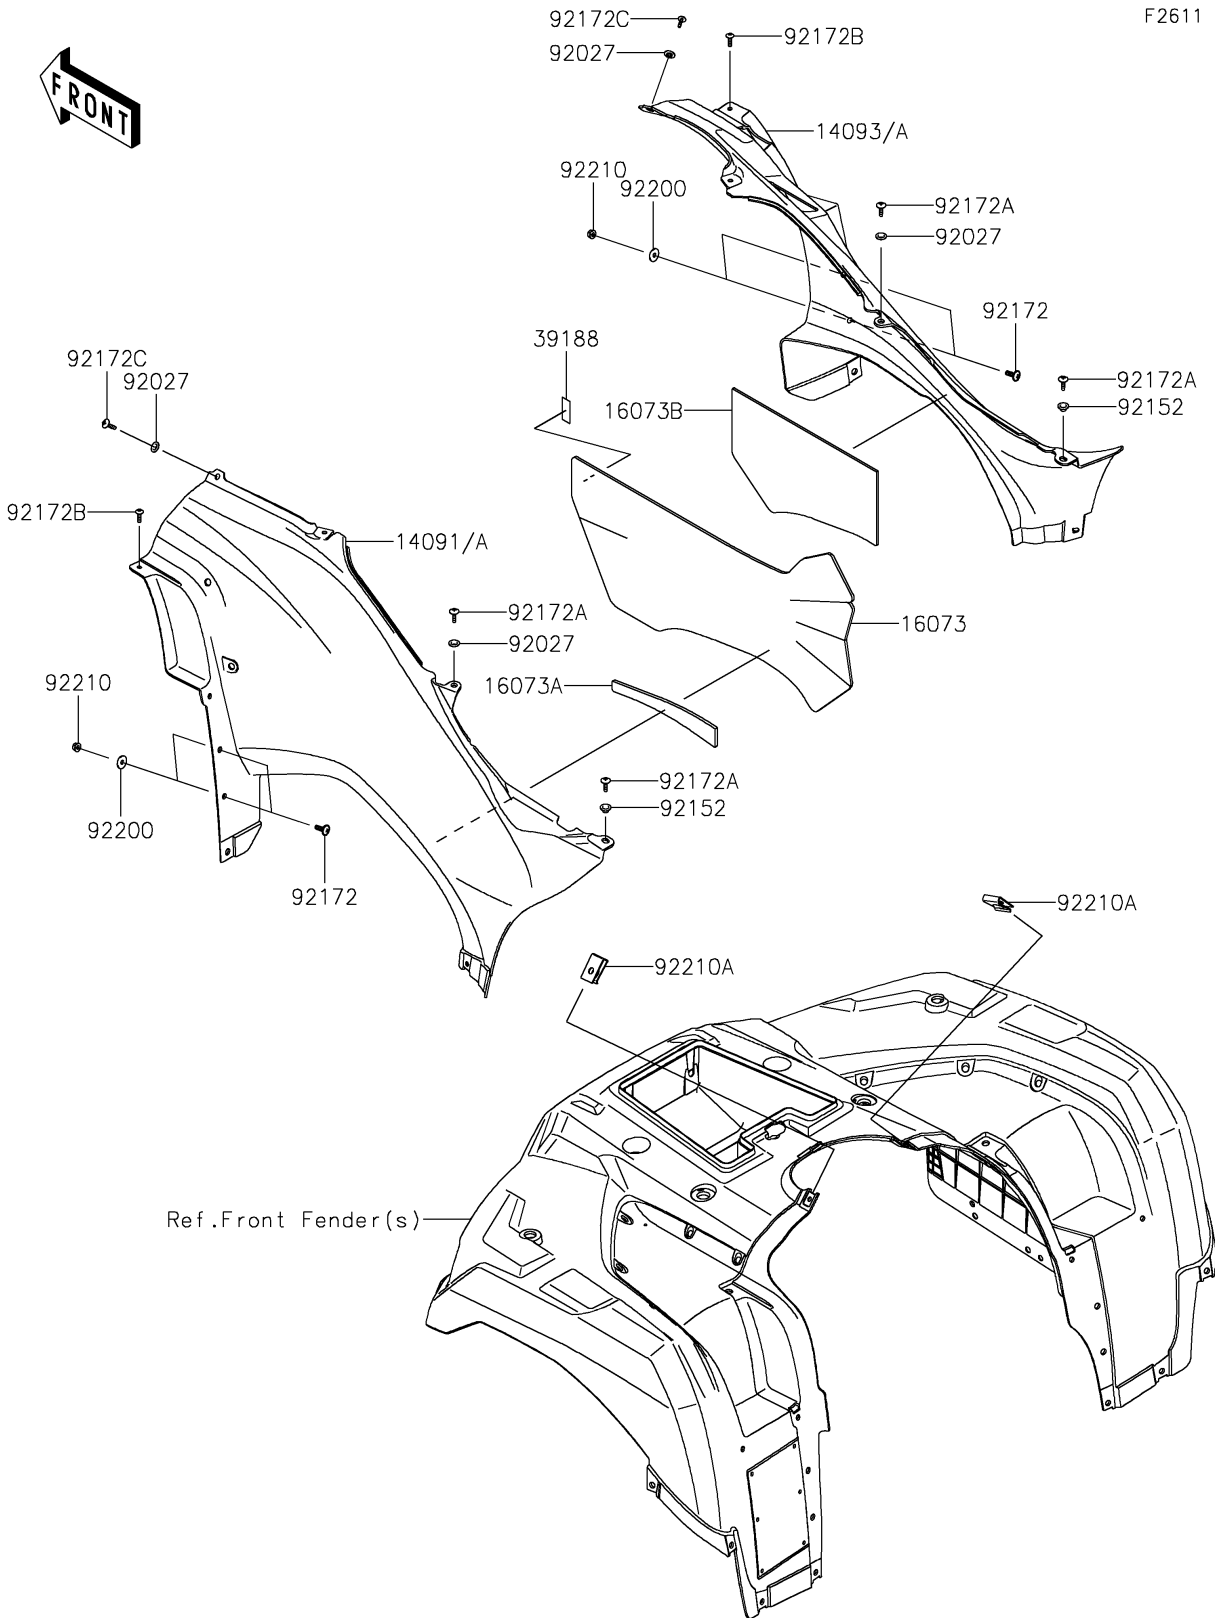

# 2025 BRUTE FORCE® 750 LE EPS PARTS DIAGRAM

Side Covers

F2611

## 2025 BRUTE FORCE® 750 LE EPS PARTS LIST

### Side Covers

ITEM NAME	PART NUMBER	QUANTITY
COVER,SIDE,LH,C.C.GRAY (Ref # 14091)	14091-0312-66Z	1
COVER,SIDE,LH,P.M.S.GREEN (Ref # 14091A)	14091-0312-72R	1
COVER,SIDE,RH,C.C.GRAY (Ref # 14093)	14093-1546-66Z	1
COVER,SIDE,RH,P.M.S.GREEN (Ref # 14093A)	14093-1546-72R	1
INSULATOR,SIDE COVER,LH (Ref # 16073)	16073-0723	1
INSULATOR,SIDE COVER,OVERLAP (Ref # 16073A)	16073-0807	1
INSULATOR,SIDE COVER,RH (Ref # 16073B)	16073-0808	1
TAPE,20X50 (Ref # 39188)	39188-0601	1
COLLAR (Ref # 92027)	92027-4020	4
COLLAR,6.3X8.3X7.2 (Ref # 92152)	92152-1865	2
SCREW,6X18 (Ref # 92172)	92172-0002	4
SCREW,6X16 (Ref # 92172A)	92172-0236	4
SCREW,5X18 (Ref # 92172B)	92172-0428	2
SCREW,TAPPING,6X20 (Ref # 92172C)	92172-0883	2
WASHER,6.5X20X1.6 (Ref # 92200)	92200-0283	4
NUT,LOCK,FLANGED,6MM (Ref # 92210)	92210-0303	4
NUT,LEAF SPRING,6MM (Ref # 92210A)	92210-0624	2