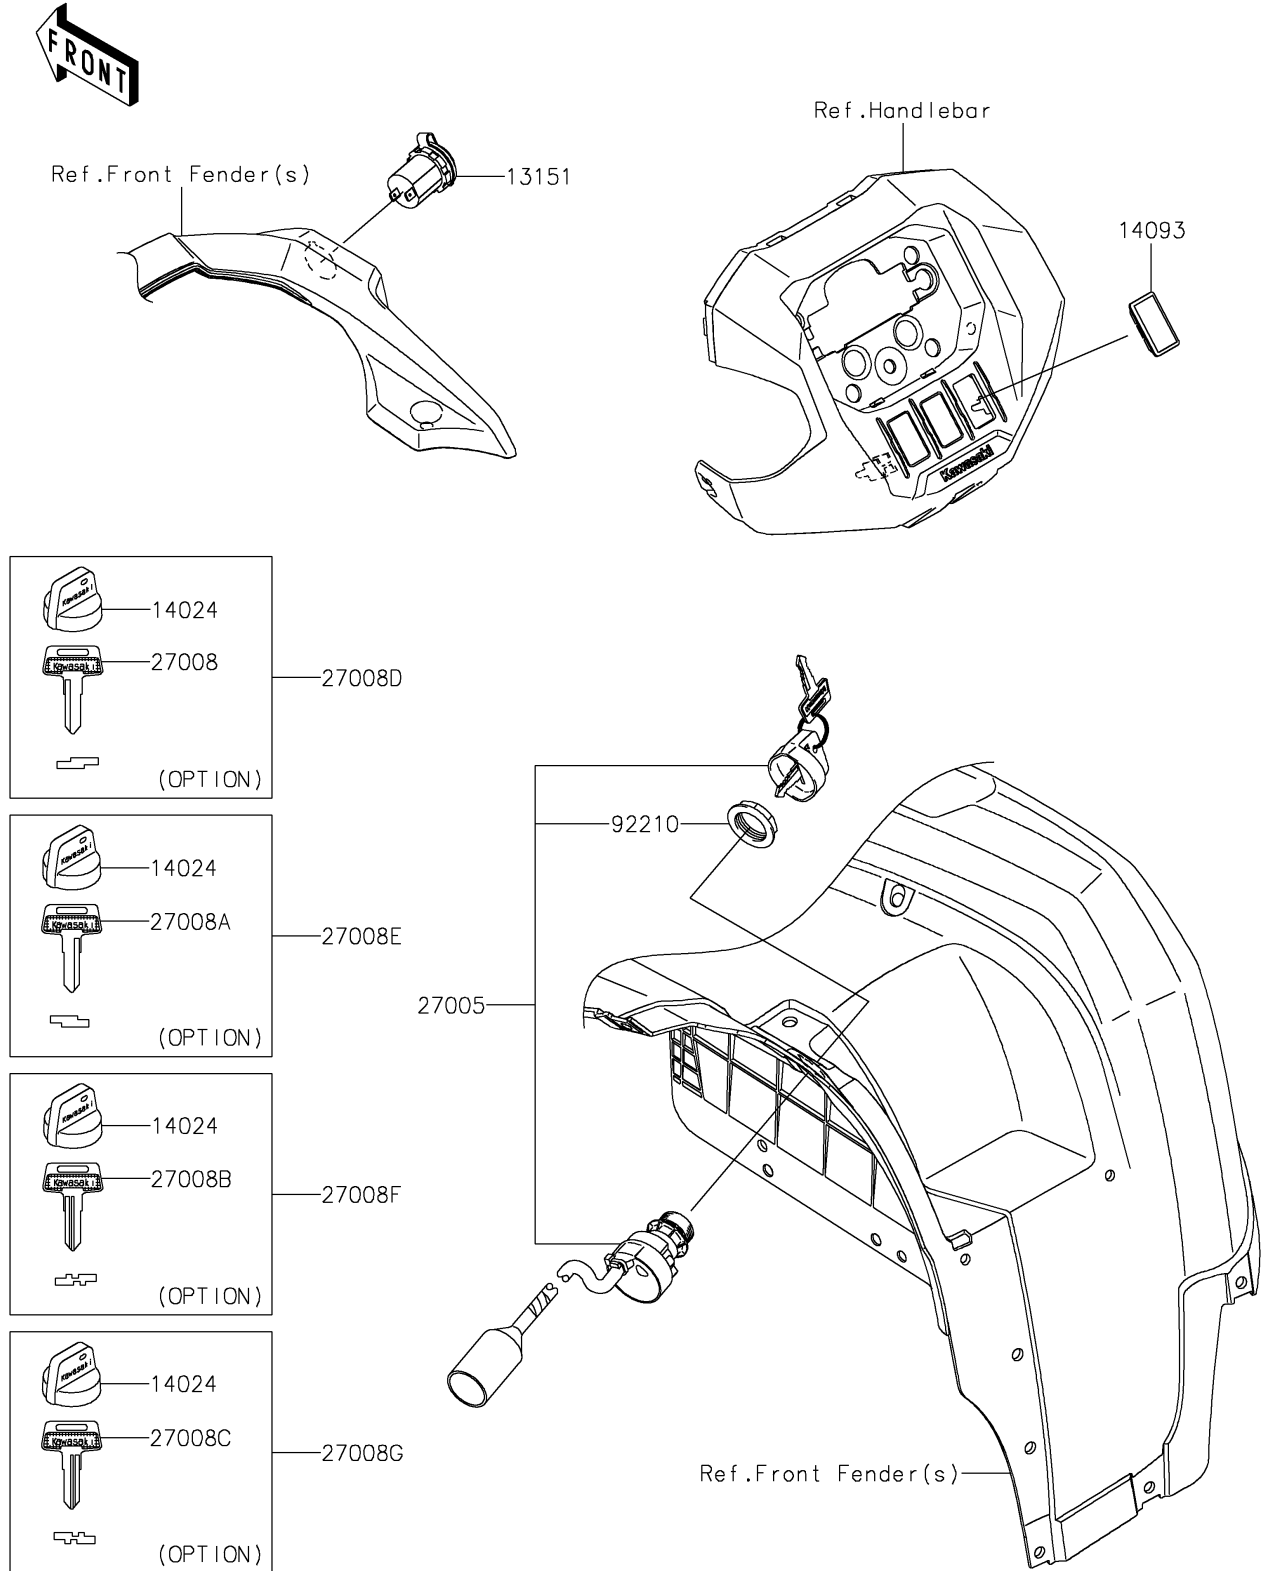

2024 BRUTE FORCE® 750 LE EPS PARTS DIAGRAM

Ignition Switch

F2770

2024 BRUTE FORCE® 750 LE EPS PARTS LIST

Ignition Switch

ITEM NAME	PART NUMBER	QUANTITY
SWITCH-COMP,OUTLET,12V (Ref # 13151)	13151-0556	1
COVER,KEY (Ref # 14024)	14024-1551	4
COVER,SWITCH (Ref # 14093)	14093-1202	1
SWITCH-ASSY-IGNITION (Ref # 27005)	27005-0019	1
KEY-LOCK,BLANK (Ref # 27008)	27008-1041	1
KEY-LOCK,BLANK (Ref # 27008A)	27008-1042	1
KEY-LOCK,BLANK (Ref # 27008B)	27008-1043	1
KEY-LOCK,BLANK (Ref # 27008C)	27008-1044	1
KEY-LOCK,BLANK,W/COVER (Ref # 27008D)	27008-1132	1
KEY-LOCK,BLANK,W/COVER (Ref # 27008E)	27008-1133	1
KEY-LOCK,BLANK,W/COVER (Ref # 27008F)	27008-1134	1
KEY-LOCK,BLANK,W/COVER (Ref # 27008G)	27008-1135	1
NUT,IGNITION SWITCH (Ref # 92210)	92210-1109	1