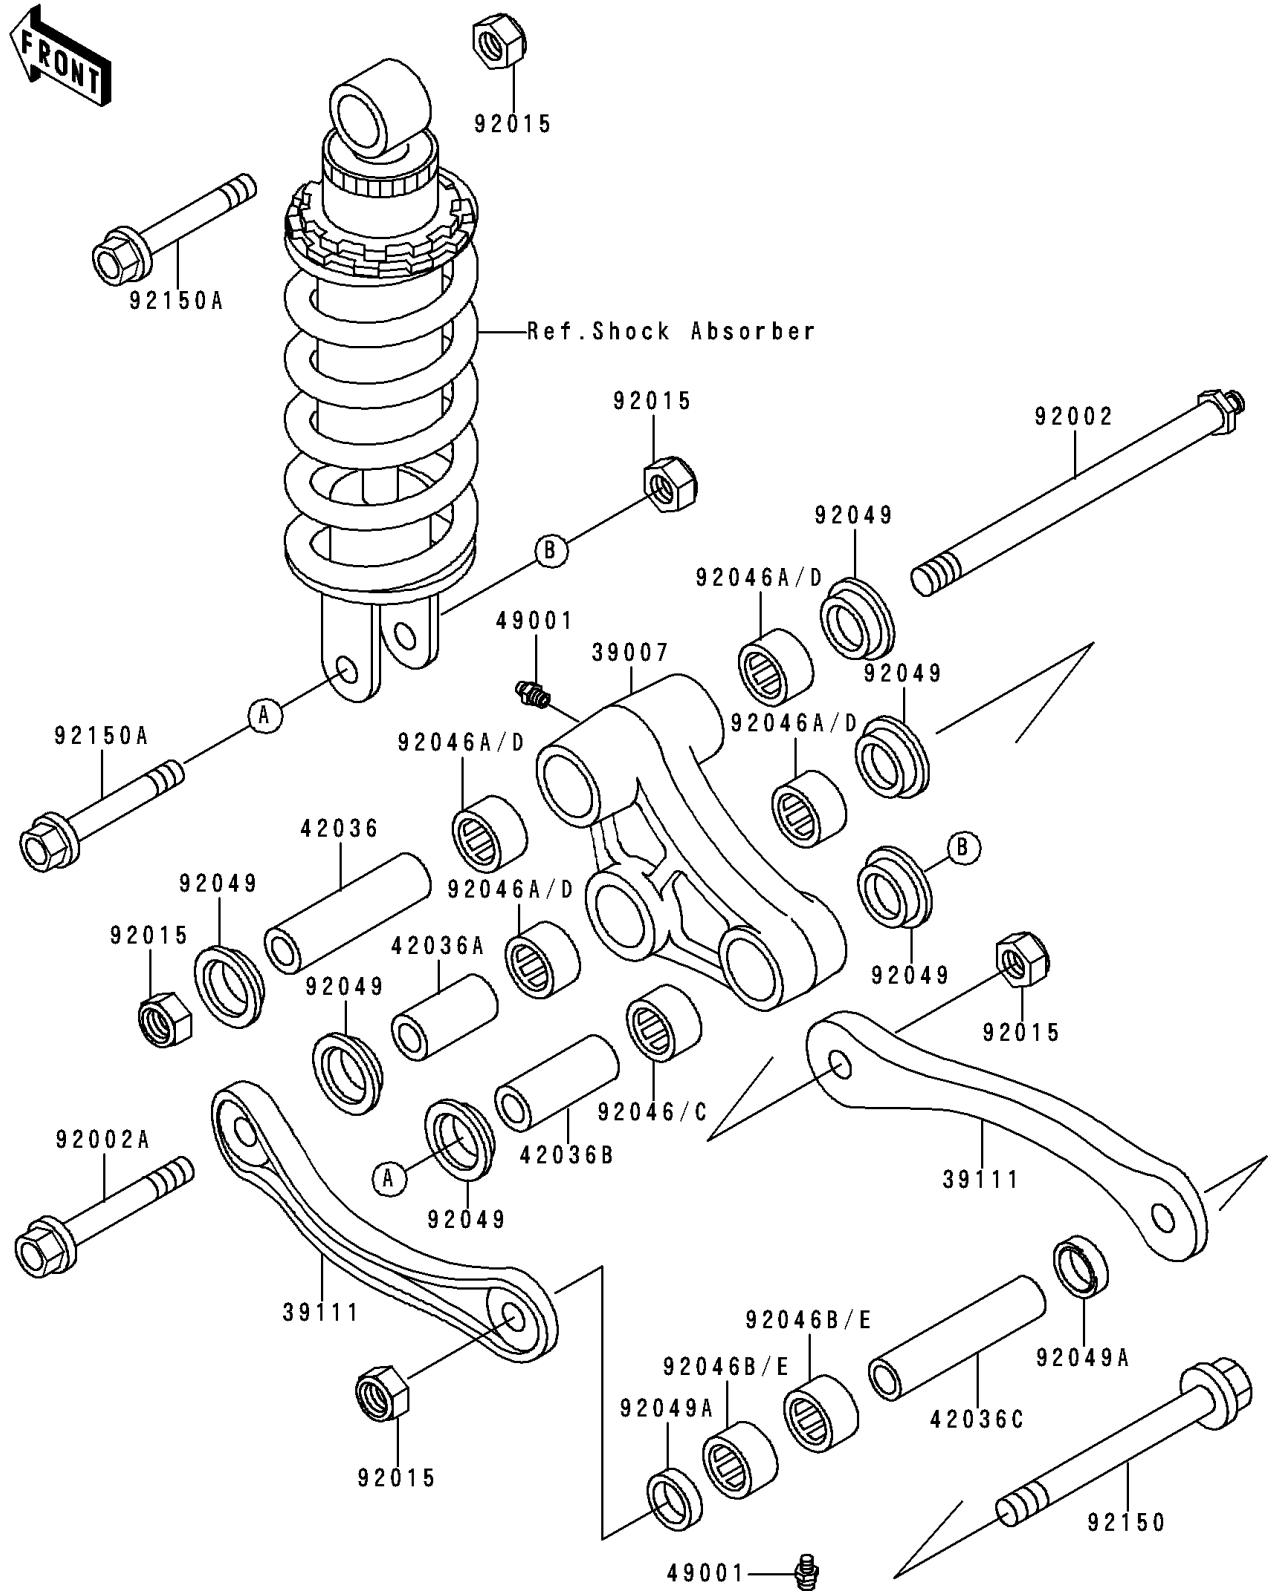

1996 Ninja[®] ZX™-6 PARTS DIAGRAM

Rear Suspension

F2150

1996 Ninja® ZX™-6 PARTS LIST

Rear Suspension

ITEM NAME	PART NUMBER	QUANTITY
ARM-SUSP,UNI TRAK (Ref # 39007)	39007-1191	1
ROD-TIE,SUSPENSION (Ref # 39111)	39111-1142	2
SLEEVE,12.1X20X74 (Ref # 42036)	42036-1102	1
SLEEVE,12.1X20X40 (Ref # 42036A)	42036-1108	1
SLEEVE,12.1X20X50 (Ref # 42036B)	42036-1111	1
SLEEVE,12.1X18X82 (Ref # 42036C)	42036-1231	1
NIPPLE-GREASE (Ref # 49001)	49001-1051	4
BOLT,SUSPENSION ARM (Ref # 92002)	92002-1490	1
BOLT,SUSPENSION ROD (Ref # 92002A)	92002-1661	1
NUT,LOCK,12MM,BLACK (Ref # 92015)	92015-1190	5
BEARING-NEEDLE,BM202726 (Ref # 92046)	92046-1110	1
BEARING-NEEDLE,BM202715 (Ref # 92046A)	92046-1112	4
BEARING-NEEDLE,18BM2416 (Ref # 92046B)	92046-1144	2
SEAL-OIL,ARM,CNT (Ref # 92049)	92049-1109	6
SEAL-OIL,MHA18244 (Ref # 92049A)	92049-1225	2
BOLT,FLANGED,12X110 (Ref # 92150)	92150-1088	1
BOLT,FLANGED,12X63 (Ref # 92150A)	92150-1258	2