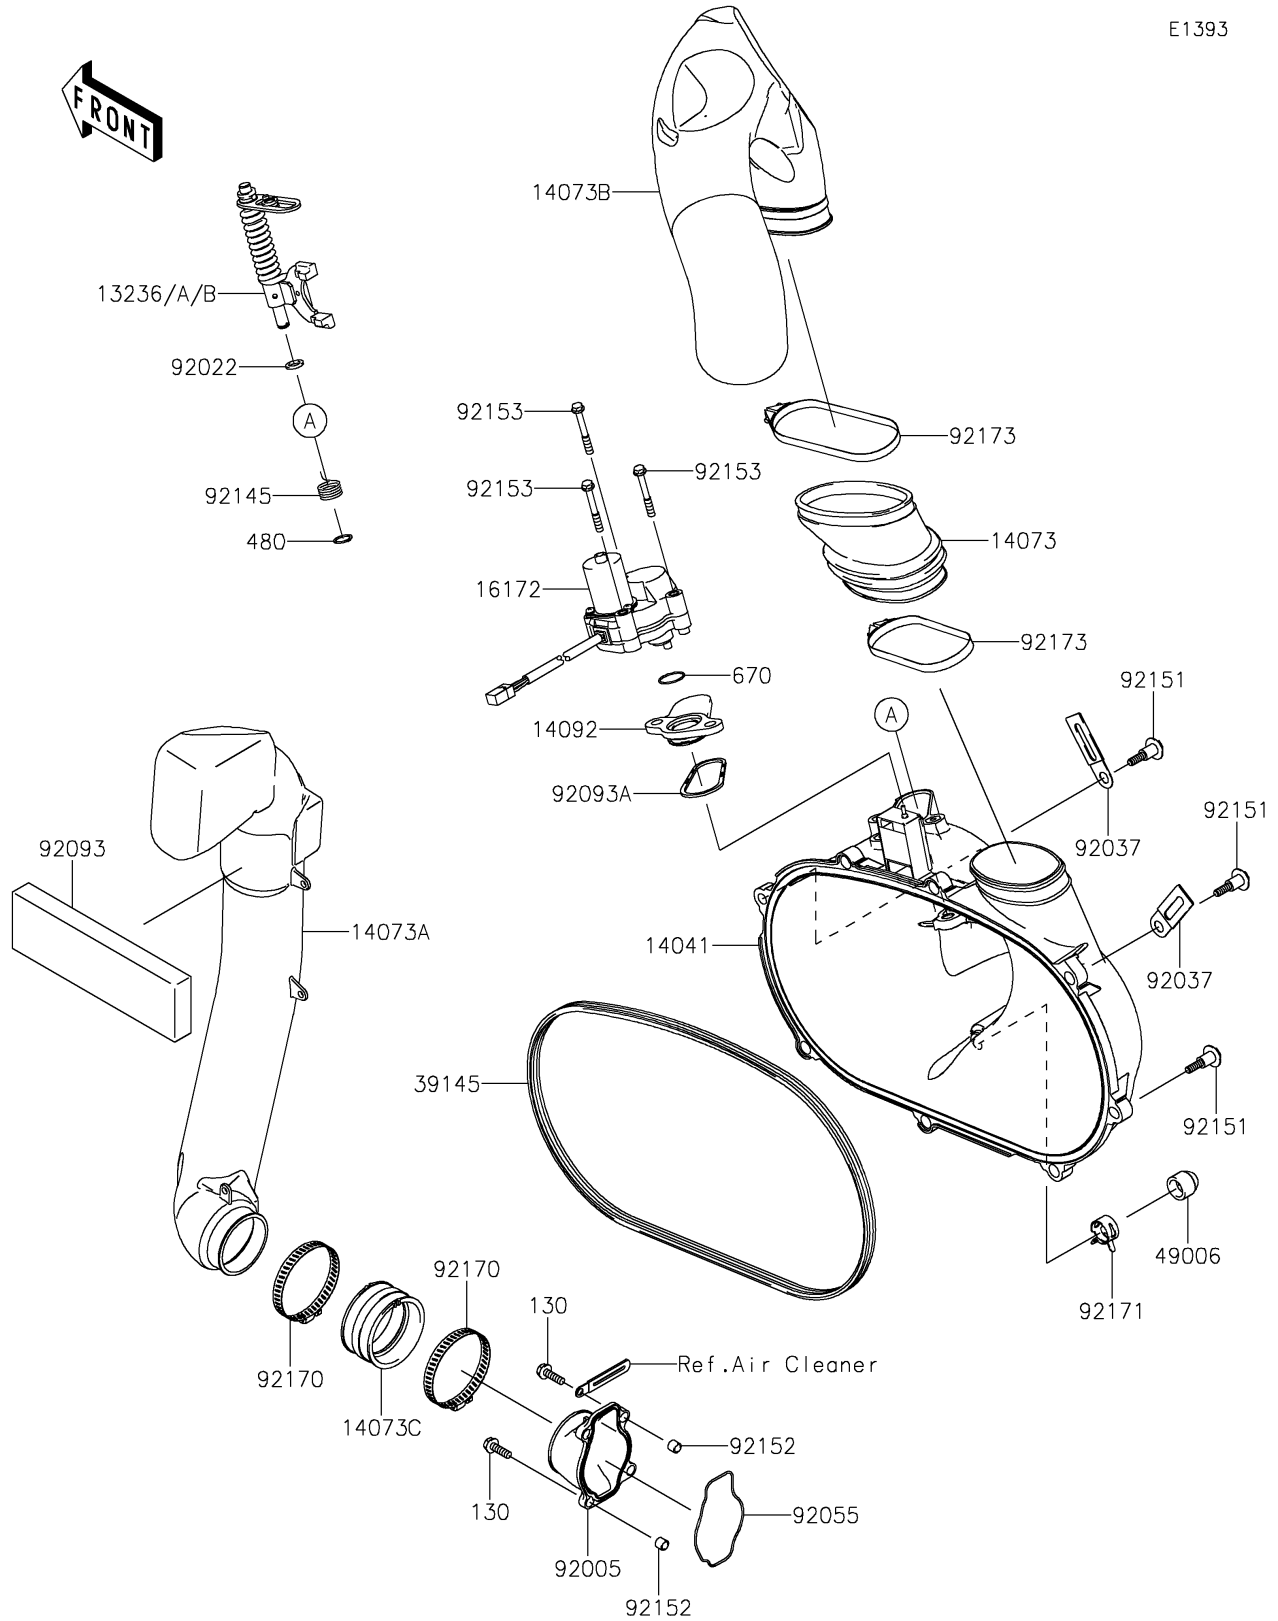

# 2025 BRUTE FORCE® 750 LE EPS CAMO PARTS DIAGRAM

## Converter Cover

E1393

## 2025 BRUTE FORCE® 750 LE EPS CAMO PARTS LIST

### Converter Cover

ITEM NAME	PART NUMBER	QUANTITY
LEVER-COMP,YELLOW (Ref # 13236)	13236-0046	AR
LEVER-COMP,GREEN (Ref # 13236A)	13236-0047	AR
LEVER-COMP,PAINT LESS (Ref # 13236B)	13236-0048	1
COVER-COMP (Ref # 14041)	14041-0625	1
DUCT,EXHAUST JOINT (Ref # 14073)	14073-0028	1
DUCT,INTAKE (Ref # 14073A)	14073-0298	1
DUCT,EXHAUST (Ref # 14073B)	14073-0734	1
DUCT,JOINT (Ref # 14073C)	14073-1775	1
COVER (Ref # 14092)	14092-0780	1
ACTUATOR (Ref # 16172)	16172-0018	1
TRIM-SEAL (Ref # 39145)	39145-0702	1
BOOT,DRAIN (Ref # 49006)	49006-0560	1
FITTING (Ref # 92005)	92005-0718	1
WASHER,10.2X16X1 (Ref # 92022)	92022-1829	1
CLAMP (Ref # 92037)	92037-1780	2
RING-O (Ref # 92055)	92055-1630	1
SEAL (Ref # 92093)	92093-0581	1
SEAL (Ref # 92093A)	92093-1548	1
SPRING (Ref # 92145)	92145-1567	1
BOLT,FLANGED,6X30 (Ref # 92151)	92151-1686	8
COLLAR (Ref # 92152)	92152-1332	4
BOLT,6X47 (Ref # 92153)	92153-0678	3
CLAMP (Ref # 92170)	92170-1764	2
CLAMP (Ref # 92171)	92171-0329	1
CLAMP (Ref # 92173)	92173-0260	2
BOLT-FLANGED,6X20 (Ref # 130)	130CA0620	4
CIRCLIP-TYPE-C,10MM (Ref # 480)	480J1000	1
O RING (Ref # 670)	670D3022	1