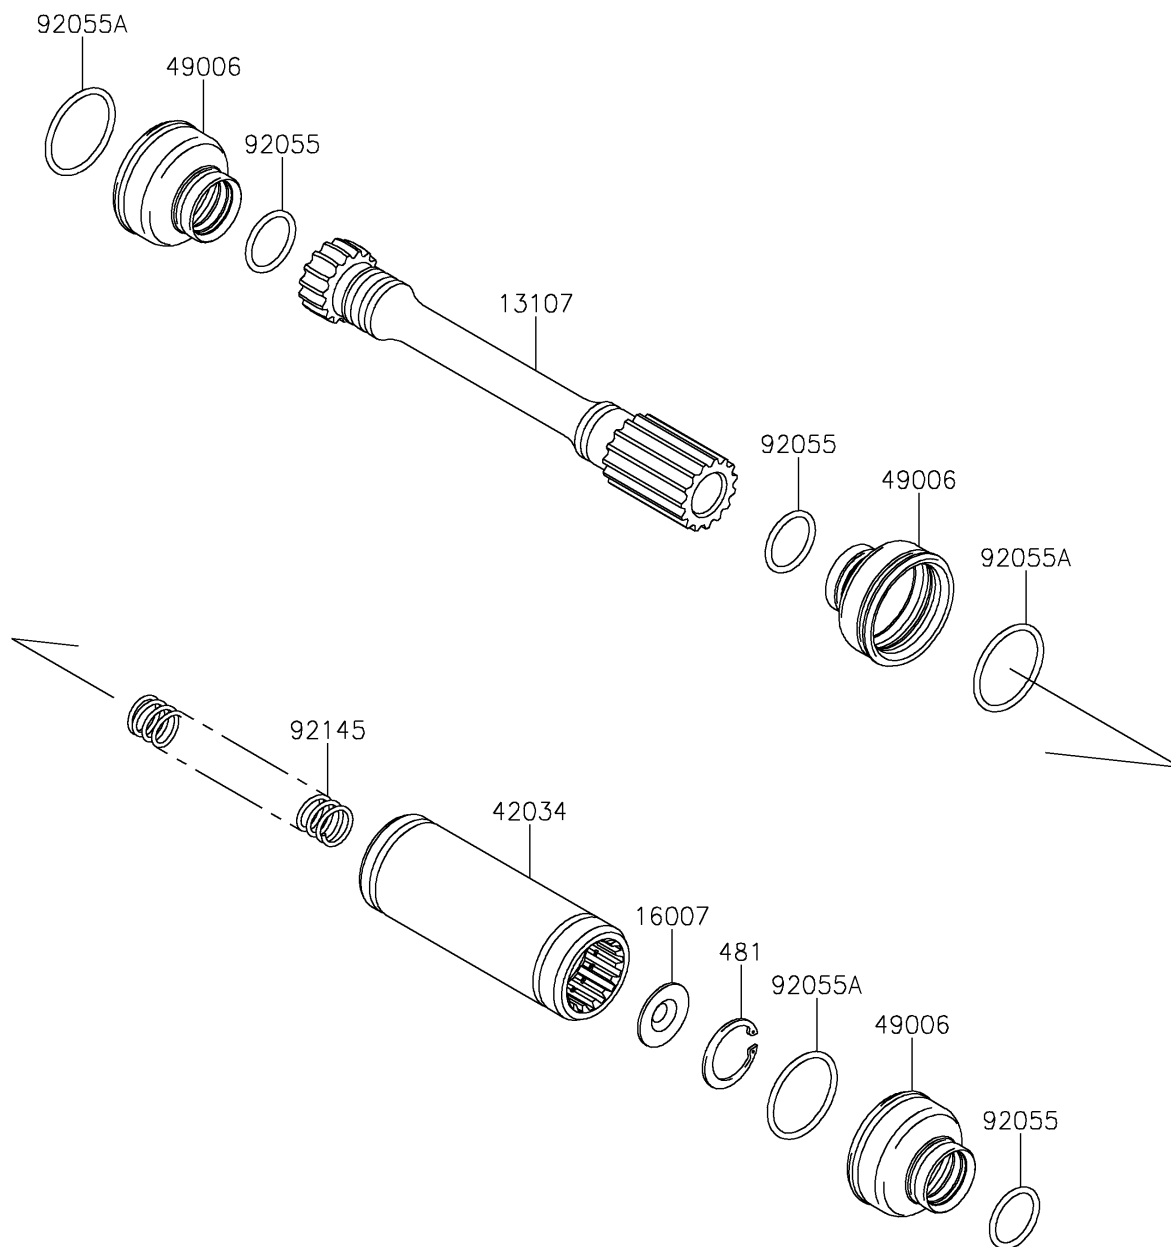

2025 BRUTE FORCE® 750 LE EPS CAMO PARTS DIAGRAM

Drive Shaft-Propeller

E3135

2025 BRUTE FORCE® 750 LE EPS CAMO PARTS LIST

Drive Shaft-Propeller

ITEM NAME	PART NUMBER	QUANTITY
SHAFT,FR,PROPELLER (Ref # 13107)	13107-0788	1
SEAT-SPRING,PROPELLER SHAFT (Ref # 16007)	16007-0042	1
COUPLING,PROPELLER (Ref # 42034)	42034-0730	1
BOOT (Ref # 49006)	49006-1362	3
RING-O,18X24X3 (Ref # 92055)	92055-1633	3
RING-O,30X35X2.5 (Ref # 92055A)	92055-1693	3
SPRING,PROPELLER SHAFT (Ref # 92145)	92145-1583	1
CIRCLIP-TYPE-C,25MM (Ref # 481)	481J2500	1