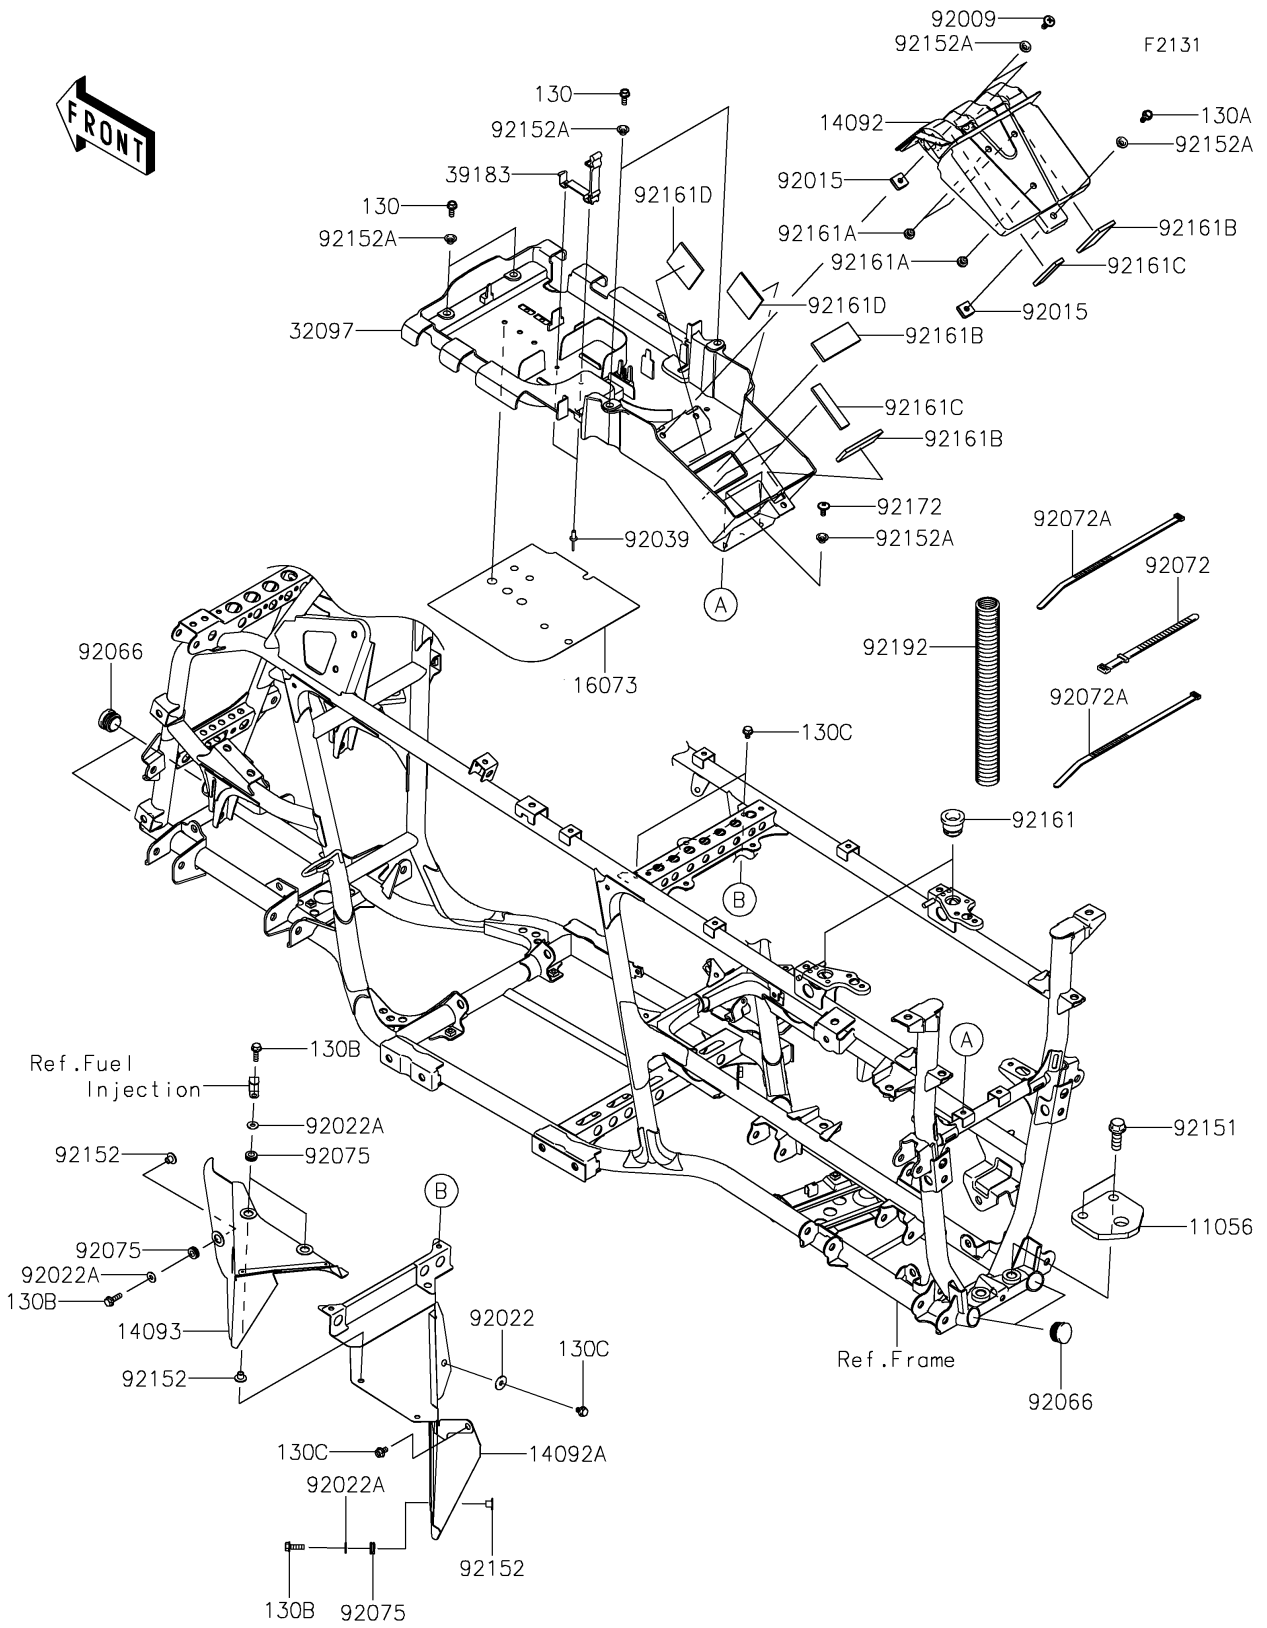

# 2024 BRUTE FORCE® 750 LE EPS CAMO PARTS DIAGRAM

## Frame Fittings

### Frame Fittings

ITEM NAME	PART NUMBER	QUANTITY
BRACKET,TRAILER HITCH (Ref # 11056)	11056-0299	1
COVER,BATTERY (Ref # 14092)	14092-0189	1
COVER,HEAT GUARD,FR (Ref # 14092A)	14092-0897	1
COVER,HEAT GUARD (Ref # 14093)	14093-0021	1
INSULATOR,BATTERY CASE (Ref # 16073)	16073-0809	1
CASE-BATTERY (Ref # 32097)	32097-0577	1
BAND-ASSY,TOOL BAG (Ref # 39183)	39183-1065	1
SCREW,6X20 (Ref # 92009)	92009-1289	2
NUT,6MM (Ref # 92015)	92015-1094	3
WASHER,6.5X20X1.6 (Ref # 92022)	92022-1804	1
WASHER,6.2X15X1.2 (Ref # 92022A)	92022-2373	4
RIVET,4.8MM (Ref # 92039)	92039-3719	2
PLUG (Ref # 92066)	92066-0036	4
BAND,L=186 (Ref # 92072)	92072-056	1
BAND,L=292.1 (Ref # 92072A)	92072-3509	2
DAMPER (Ref # 92075)	92075-2097	4
BOLT,FLANGED,12X35 (Ref # 92151)	92151-1903	2
COLLAR,6.3X8.3X9.2 (Ref # 92152)	92152-0237	4
COLLAR,6.3X8.3X7.2 (Ref # 92152A)	92152-1865	9
DAMPER (Ref # 92161)	92161-0048	2
DAMPER (Ref # 92161A)	92161-1084	3
DAMPER,30X70X5 (Ref # 92161B)	92161-1127	3
DAMPER,15X70X5 (Ref # 92161C)	92161-1380	3
DAMPER,50X50X3 (Ref # 92161D)	92161-1386	2
SCREW,6X14 (Ref # 92172)	92172-0401	2
TUBE,CORRUGATED,25.5X32.25X300 (Ref # 92192)	92192-1042	1
BOLT-FLANGED,6X16 (Ref # 130)	130BA0616	4
BOLT-FLANGED,6X18 (Ref # 130A)	130BA0618	1
BOLT-FLANGED,6X20 (Ref # 130B)	130BA0620	4

### Frame Fittings

ITEM NAME	PART NUMBER	QUANTITY
BOLT-FLANGED,6X10 (Ref # 130C)	130BD0610	4