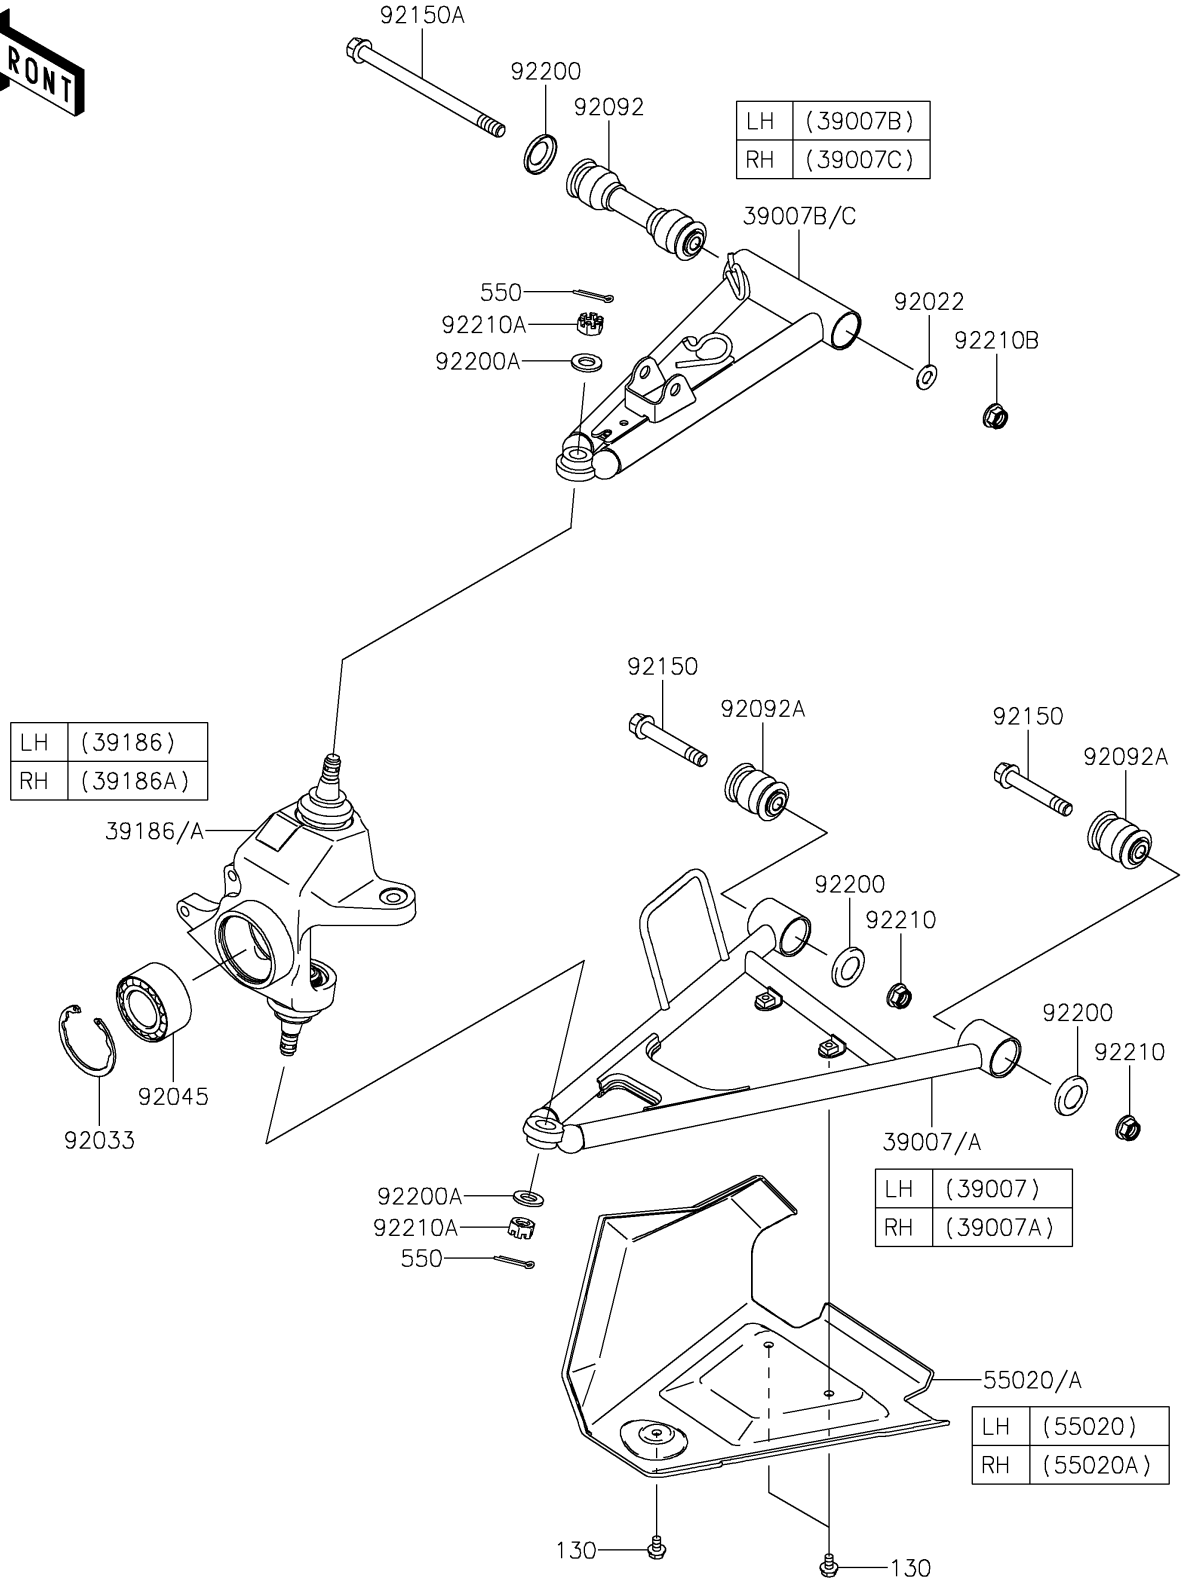

2025 BRUTE FORCE® 750 LE EPS CAMO PARTS DIAGRAM

Front Suspension

F2152

2025 BRUTE FORCE® 750 LE EPS CAMO PARTS LIST

Front Suspension

ITEM NAME	PART NUMBER	QUANTITY
ARM-SUSP,FR,LWR,LH,BLACK (Ref # 39007)	39007-0176-10	1
ARM-SUSP,FR,LWR,RH,BLACK (Ref # 39007A)	39007-0177-10	1
ARM-SUSP,FR,UPP,LH,BLACK (Ref # 39007B)	39007-0341-10	1
ARM-SUSP,FR,UPP,RH,BLACK (Ref # 39007C)	39007-0342-10	1
KNUCKLE ASSY,FR,LH (Ref # 39186)	39186-0033	1
KNUCKLE ASSY,FR,RH (Ref # 39186A)	39186-0034	1
GUARD,FRONT ARM,LH,F.BLACK (Ref # 55020)	55020-0109-6Z	1
GUARD,FRONT ARM,RH,F.BLACK (Ref # 55020A)	55020-0110-6Z	1
WASHER,10.2X20X1.5 (Ref # 92022)	92022-3742	2
RING-SNAP,55MM (Ref # 92033)	92033-1274	2
BEARING-BALL,30BWD08ACA13 (Ref # 92045)	92045-0095	2
BUSHING-RUBBER (Ref # 92092)	92092-0025	2
BUSHING-RUBBER (Ref # 92092A)	92092-0026	4
BOLT,FLANGED,10X63 (Ref # 92150)	92150-1384	4
BOLT,FLANGED,10X150 (Ref # 92150A)	92150-1686	2
WASHER,19X31.8X4 (Ref # 92200)	92200-0582	6
WASHER,12.3X23X2.3 (Ref # 92200A)	92200-1004	4
NUT,LOCK,FLANGED,10MM (Ref # 92210)	92210-0276	4
NUT,CASTLE,12MM (Ref # 92210A)	92210-0395	4
NUT,LOCK,FLANGED,10MM (Ref # 92210B)	92210-1081	2
BOLT-FLANGED,6X10 (Ref # 130)	130BA0610	6
PIN-COTTER,3.0X25 (Ref # 550)	550AA3025	4