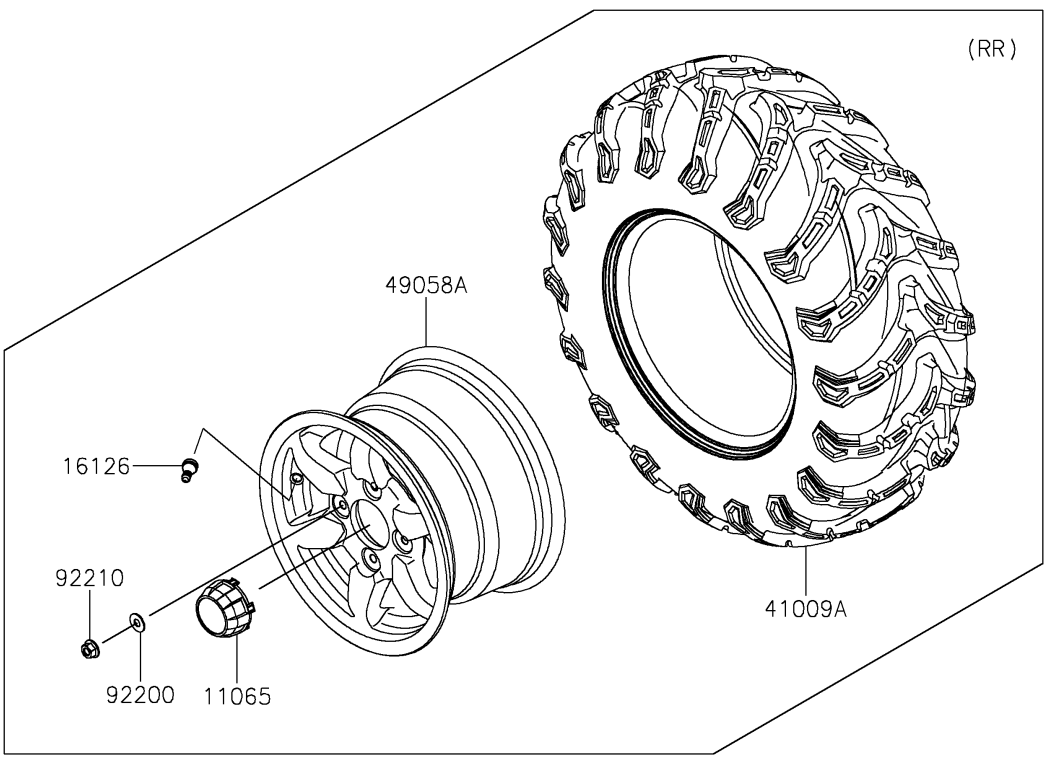

2024 BRUTE FORCE[®] 750 LE EPS CAMO PARTS DIAGRAM

Wheels/Tires

F2210

2024 BRUTE FORCE® 750 LE EPS CAMO PARTS LIST

Wheels/Tires

ITEM NAME	PART NUMBER	QUANTITY
CAP,WHEEL,F.BLACK (Ref # 11065)	11065-0893-6Z	4
VALVE (Ref # 16126)	16126-4001	4
TIRE,FR,AT25X8-12 (Ref # 41009)	41009-0952	2
TIRE,RR,AT25X10-12 (Ref # 41009A)	41009-0953	2
WHEEL,FR,12X6.0AT,F.S.BLACK (Ref # 49058)	49058-0796-397	2
WHEEL,RR,12X7.5AT,F.S.BLACK (Ref # 49058A)	49058-0797-397	2
WASHER,10.5X25X1.6 (Ref # 92200)	92200-1595	16
NUT,FLANGED,10MM (Ref # 92210)	92210-1325	16