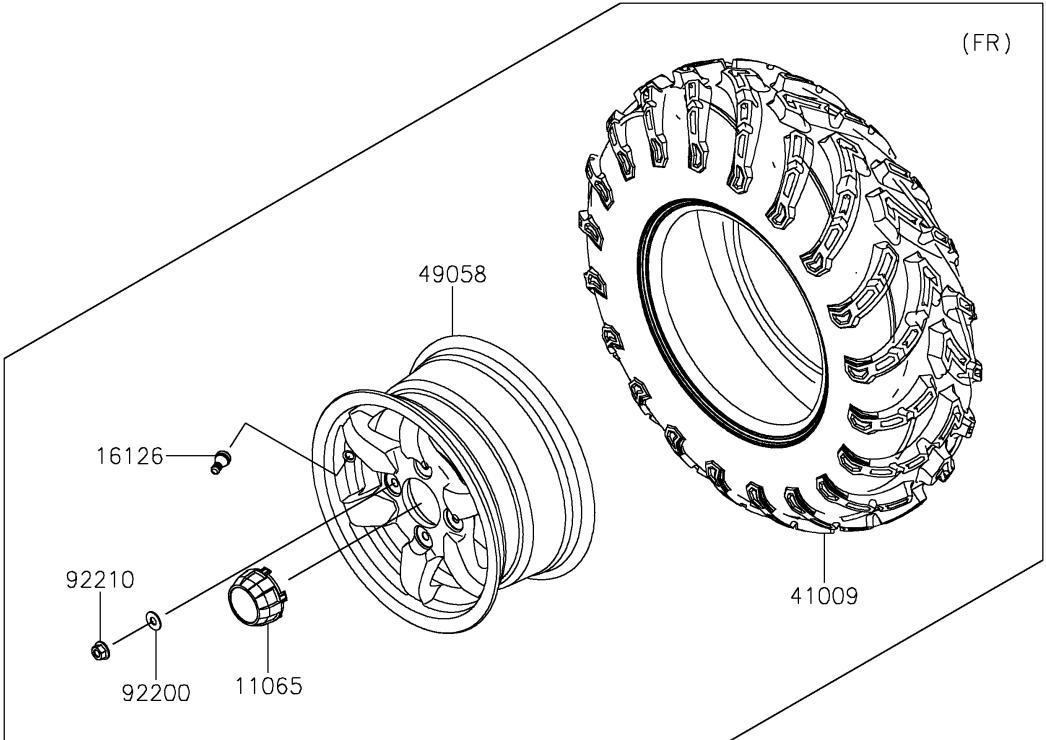

2024 BRUTE FORCE[®] 750 LE EPS CAMO PARTS DIAGRAM

Wheels/Tires

F2210

2024 BRUTE FORCE® 750 LE EPS CAMO PARTS LIST

Wheels/Tires

ITEM NAME	PART NUMBER	QUANTITY
CAP,WHEEL,F.BLACK (Ref # 11065)	11065-0893-6Z	4
VALVE (Ref # 16126)	16126-4001	4
TIRE,FR,AT25X8-12 (Ref # 41009)	41009-0952	2
TIRE,RR,AT25X10-12 (Ref # 41009A)	41009-0953	2
WHEEL,FR,12X6.0AT,F.S.BLACK (Ref # 49058)	49058-0796-397	2
WHEEL,RR,12X7.5AT,F.S.BLACK (Ref # 49058A)	49058-0797-397	2
WASHER,10.5X25X1.6 (Ref # 92200)	92200-1595	16
NUT,FLANGED,10MM (Ref # 92210)	92210-1325	16