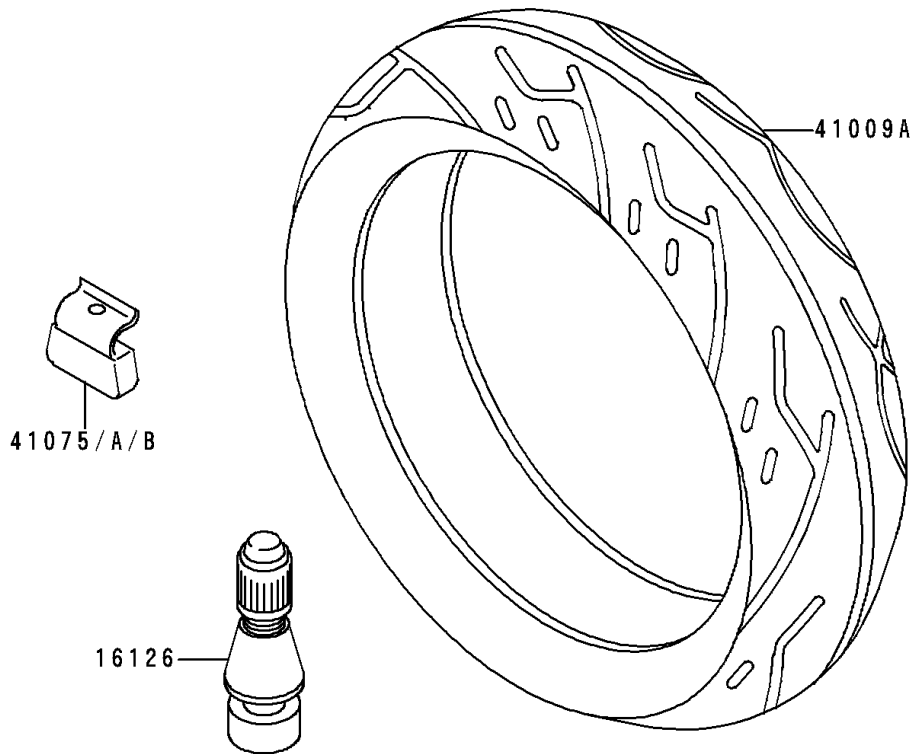

1996 Ninja® ZX™-6 PARTS DIAGRAM

Tires

F2210

1996 Ninja® ZX™-6 PARTS LIST

Tires

ITEM NAME	PART NUMBER	QUANTITY
VALVE,TIRE (Ref # 16126)	16126-1140	2
TIRE,FR,120/60ZR17(55W),BT-50F (Ref # 41009)	41009-1053	1
TIRE,RR,160/60ZR17(69W),BT-50R (Ref # 41009A)	41009-1054	1
BALANCER-WHEEL,10G,SILVER (Ref # 41075)	41075-1056	AR
BALANCER-WHEEL,20G,SILVER (Ref # 41075A)	41075-1057	AR
BALANCER-WHEEL,30G,SILVER (Ref # 41075B)	41075-1058	AR