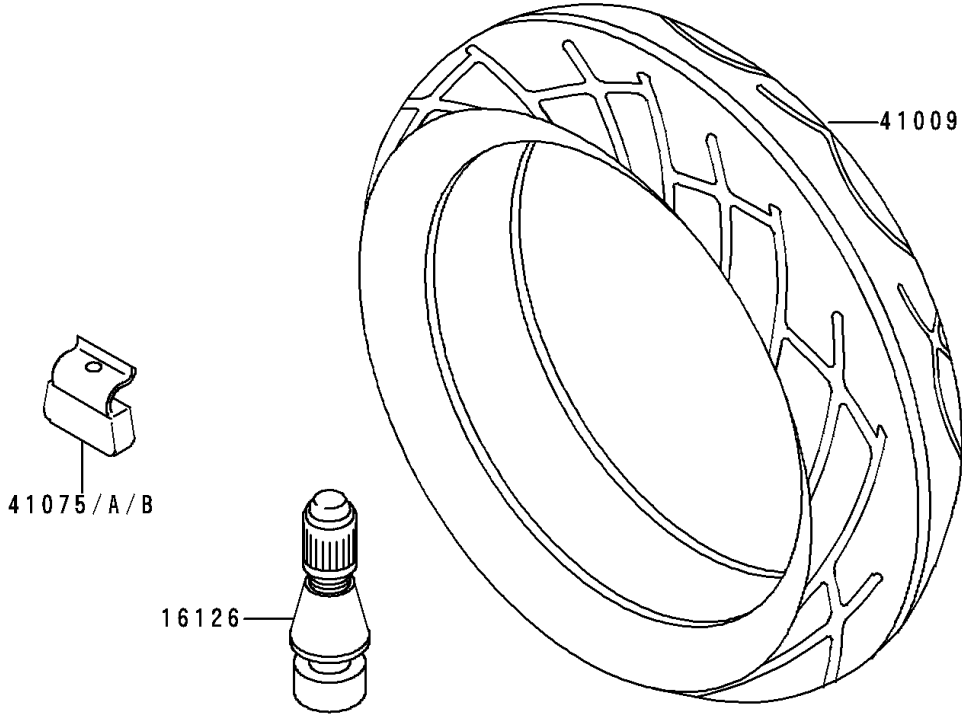

1996 Ninja® ZX™-6 PARTS DIAGRAM

Tires

F2210

1996 Ninja® ZX™-6 PARTS LIST

Tires

ITEM NAME	PART NUMBER	QUANTITY
VALVE,TIRE (Ref # 16126)	16126-1140	2
TIRE,FR,120/60ZR17(55W),BT-50F (Ref # 41009)	41009-1053	1
TIRE,RR,160/60ZR17(69W),BT-50R (Ref # 41009A)	41009-1054	1
BALANCER-WHEEL,10G,SILVER (Ref # 41075)	41075-1056	AR
BALANCER-WHEEL,20G,SILVER (Ref # 41075A)	41075-1057	AR
BALANCER-WHEEL,30G,SILVER (Ref # 41075B)	41075-1058	AR