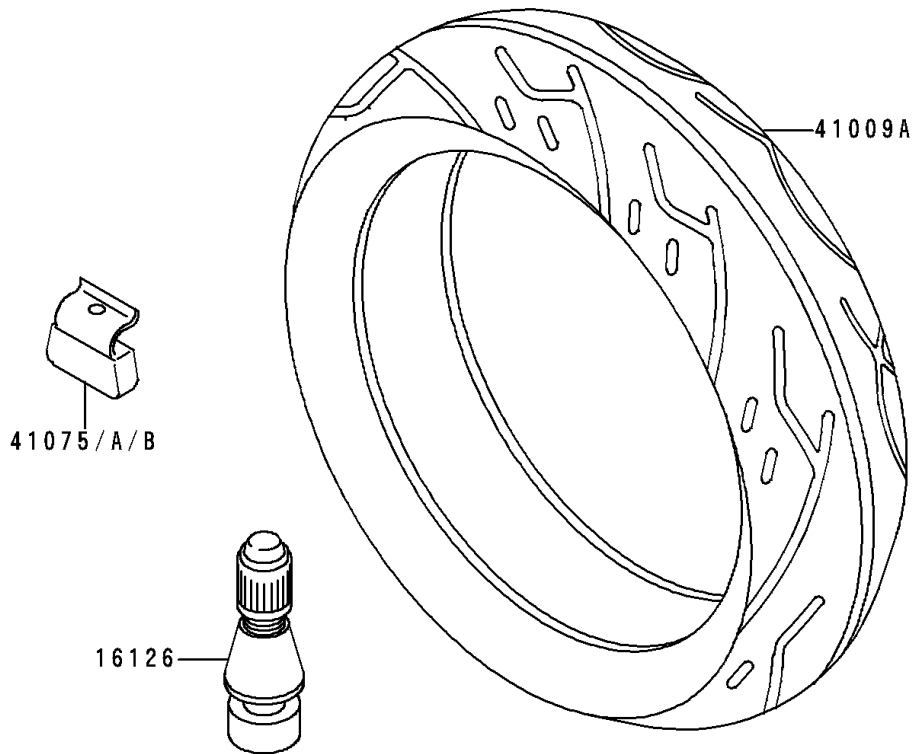

1997 Ninja® ZX™-6 PARTS DIAGRAM

Tires

F2210

1997 Ninja® ZX™ -6 PARTS LIST

Tires

ITEM NAME	PART NUMBER	QUANTITY
VALVE,TIRE (Ref # 16126)	16126-1140	2
TIRE,FR,120/60ZR17(55W),BT-50F (Ref # 41009)	41009-1053	1
TIRE,RR,160/60ZR17(69W),BT-50R (Ref # 41009A)	41009-1054	1
BALANCER-WHEEL,10G,SILVER (Ref # 41075)	41075-1056	AR
BALANCER-WHEEL,20G,SILVER (Ref # 41075A)	41075-1057	AR
BALANCER-WHEEL,30G,SILVER (Ref # 41075B)	41075-1058	AR