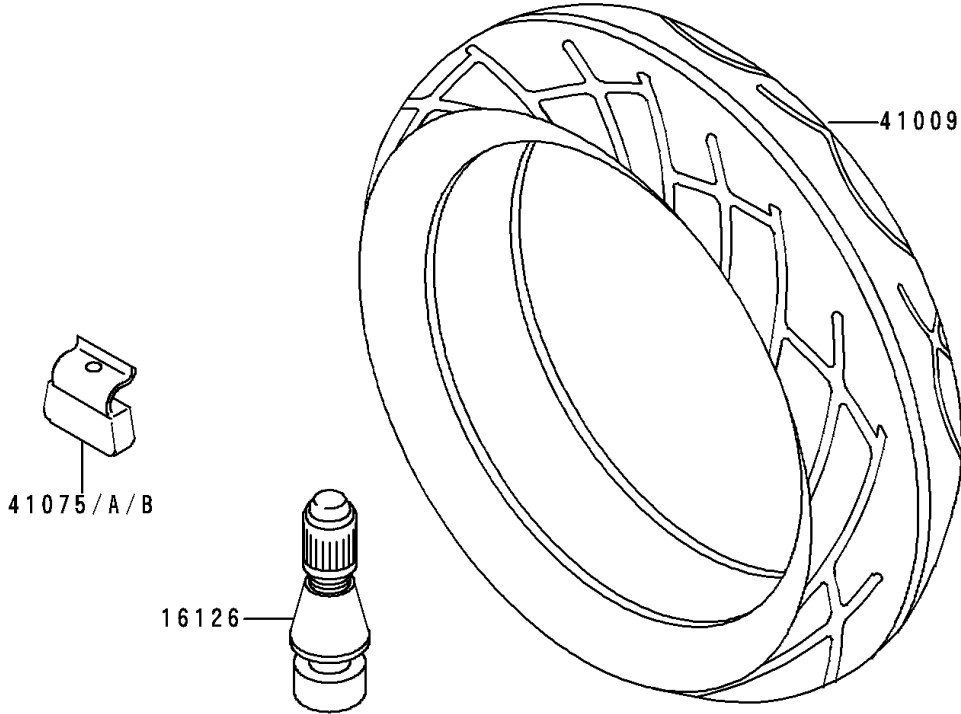

1997 Ninja® ZX™-6 PARTS DIAGRAM

Tires

F2210

1997 Ninja® ZX™ -6 PARTS LIST

Tires

ITEM NAME	PART NUMBER	QUANTITY
VALVE,TIRE (Ref # 16126)	16126-1140	2
TIRE,FR,120/60ZR17(55W),BT-50F (Ref # 41009)	41009-1053	1
TIRE,RR,160/60ZR17(69W),BT-50R (Ref # 41009A)	41009-1054	1
BALANCER-WHEEL,10G,SILVER (Ref # 41075)	41075-1056	AR
BALANCER-WHEEL,20G,SILVER (Ref # 41075A)	41075-1057	AR
BALANCER-WHEEL,30G,SILVER (Ref # 41075B)	41075-1058	AR