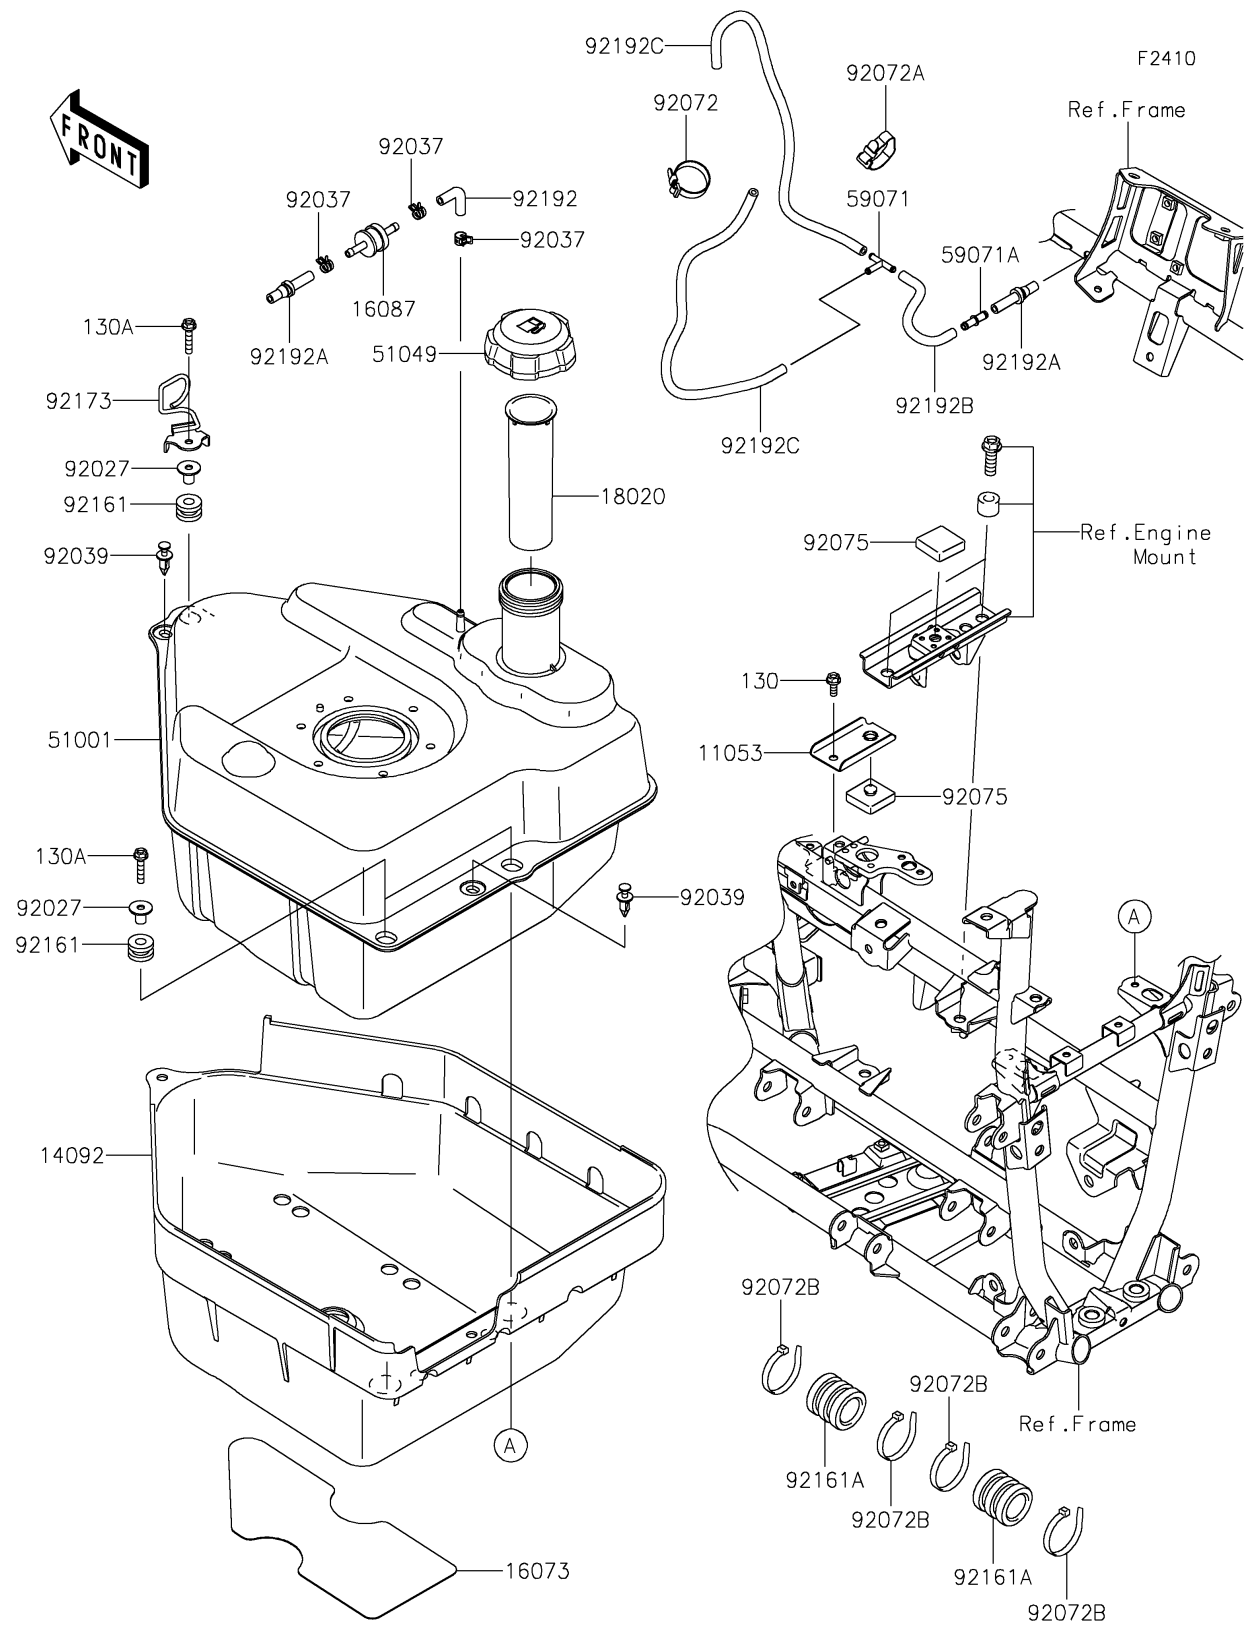

2024 BRUTE FORCE® 750 LE EPS CAMO PARTS DIAGRAM

Fuel Tank

2024 BRUTE FORCE® 750 LE EPS CAMO PARTS LIST

Fuel Tank

ITEM NAME	PART NUMBER	QUANTITY
BRACKET,FUEL TANK,TOP (Ref # 11053)	11053-0936	1
COVER,FUEL TANK,LWR (Ref # 14092)	14092-0186	1
INSULATOR,FUEL TANK COVER,LWR (Ref # 16073)	16073-0925	1
VALVE-CHECK (Ref # 16087)	16087-0008	1
BAFFLE,FUEL TANK (Ref # 18020)	18020-0008	1
TANK-COMP-FUEL (Ref # 51001)	51001-0237	1
CAP-TANK,FUEL (Ref # 51049)	51049-0718	1
JOINT (Ref # 59071)	59071-3705	1
JOINT (Ref # 59071A)	59071-3717	1
COLLAR,L=16.1 (Ref # 92027)	92027-1847	3
CLAMP,TUBE (Ref # 92037)	92037-1461	3
RIVET (Ref # 92039)	92039-0776	2
BAND,L=149 (Ref # 92072)	92072-031	1
BAND,L=186 (Ref # 92072A)	92072-056	1
BAND,L=188 (Ref # 92072B)	92072-1239	4
DAMPER (Ref # 92075)	92075-1882	2
DAMPER (Ref # 92161)	92161-0106	3
DAMPER,FUEL TANK,RR (Ref # 92161A)	92161-1111	2
CLAMP,FUEL TUBE (Ref # 92173)	92173-0872	1
TUBE,FUEL TANK-CHECK VALVE (Ref # 92192)	92192-0067	1
TUBE,FRAME PIPE-CHECK VALVE (Ref # 92192A)	92192-0068	2
TUBE,5X10X80/22 (Ref # 92192B)	92192-0992	1
TUBE,5X10X470 (Ref # 92192C)	92192-0993	2
BOLT-FLANGED,6X16 (Ref # 130)	130BA0616	1
BOLT-FLANGED,6X30 (Ref # 130A)	130BA0630	3