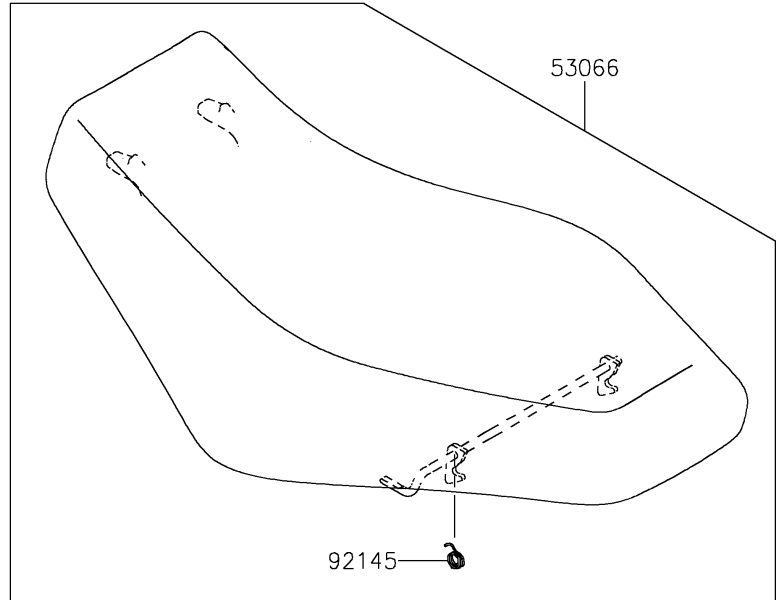

2025 BRUTE FORCE® 750 LE EPS CAMO PARTS DIAGRAM

Seat

F2510

2025 BRUTE FORCE® 750 LE EPS CAMO PARTS LIST

Seat

ITEM NAME	PART NUMBER	QUANTITY
BRACKET,SEAT&BATTERY BAND (Ref # 11054)	11054-1236	1
SEAT-ASSY,BLACK (Ref # 53066)	53066-0940-MA	1
SPRING,SEAT LATCH (Ref # 92145)	92145-0022	1
BOLT-FLANGED,8X12 (Ref # 130)	130BA0812	2