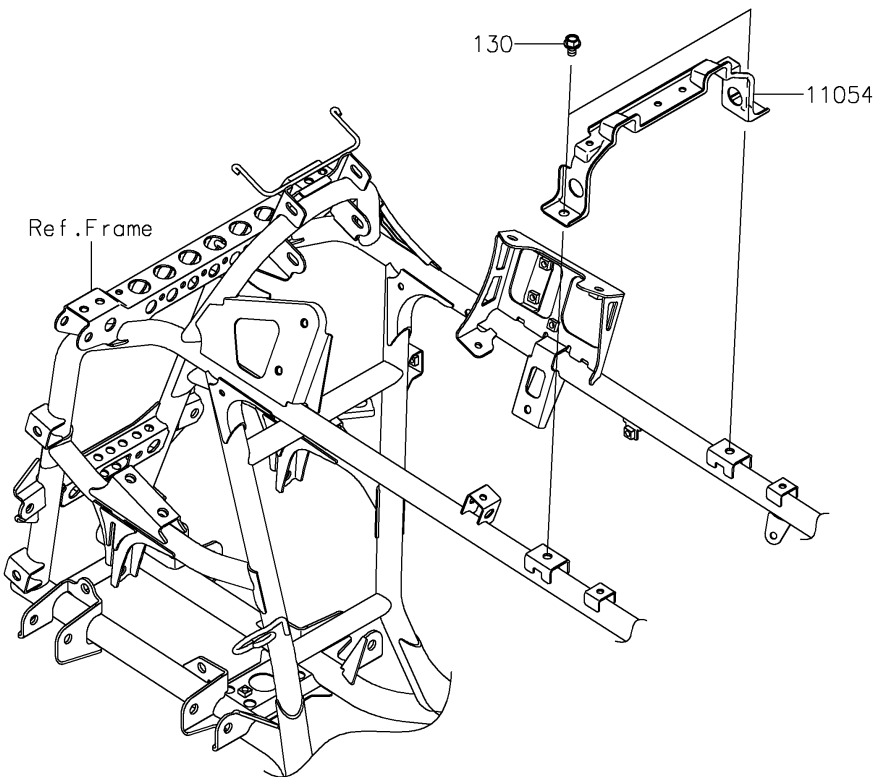

2025 BRUTE FORCE® 750 LE EPS CAMO PARTS DIAGRAM

Seat

F2510

2025 BRUTE FORCE® 750 LE EPS CAMO PARTS LIST

Seat

ITEM NAME	PART NUMBER	QUANTITY
BRACKET,SEAT&BATTERY BAND (Ref # 11054)	11054-1236	1
SEAT-ASSY,BLACK (Ref # 53066)	53066-0940-MA	1
SPRING,SEAT LATCH (Ref # 92145)	92145-0022	1
BOLT-FLANGED,8X12 (Ref # 130)	130BA0812	2