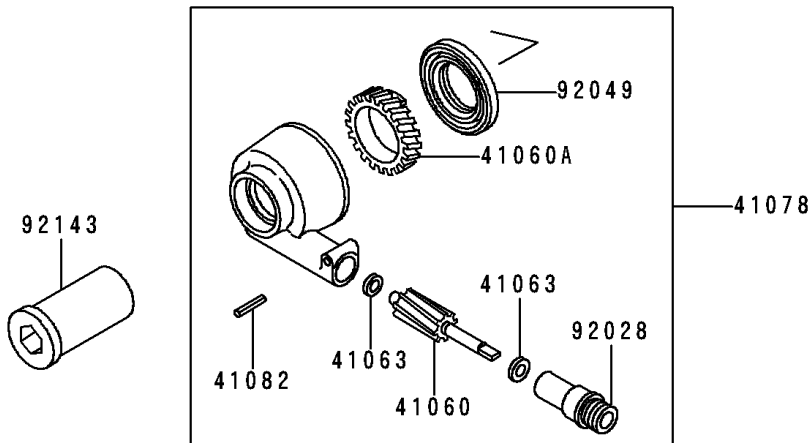

# 1997 Ninja® ZX™-6 PARTS DIAGRAM

Front Wheel

F2230

# 1997 Ninja® ZX™ -6 PARTS LIST

## Front Wheel

ITEM NAME	PART NUMBER	QUANTITY
BEARING-BALL,#6004UUC3 (Ref # 601)	601B6004UU	2
GEAR-METER SCREW,9T (Ref # 41060)	41060-1123	1
GEAR-METER SCREW,23T (Ref # 41060A)	41060-1138	1
WASHER,5.1X9X0.4 (Ref # 41063)	41063-001	2
RECEIVER-SPEEDOMETER (Ref # 41064)	41064-1006	1
AXLE,FR (Ref # 41068)	41068-1311	1
WHEEL-ASSY,FR,G.GRAY (Ref # 41073A)	41073-1518-GE	1
CASE-ASSY-METER GEAR (Ref # 41078)	41078-1076	1
PIN,SPRING (Ref # 41082)	41082-001	1
BUSHING,SPEEDOMETER (Ref # 92028)	92028-1066	1
RING-SNAP,42MM (Ref # 92033)	92033-1041	2
SEAL-OIL,BJN30427-C3 (Ref # 92049)	92049-1057	2
COLLAR,FR AXLE,L=43.5 (Ref # 92143)	92143-1301	1
COLLAR,FR AXLE,L=25.5 (Ref # 92143A)	92143-1359	1
COLLAR,FR HUB,L=86.5 (Ref # 92143B)	92143-1479	1