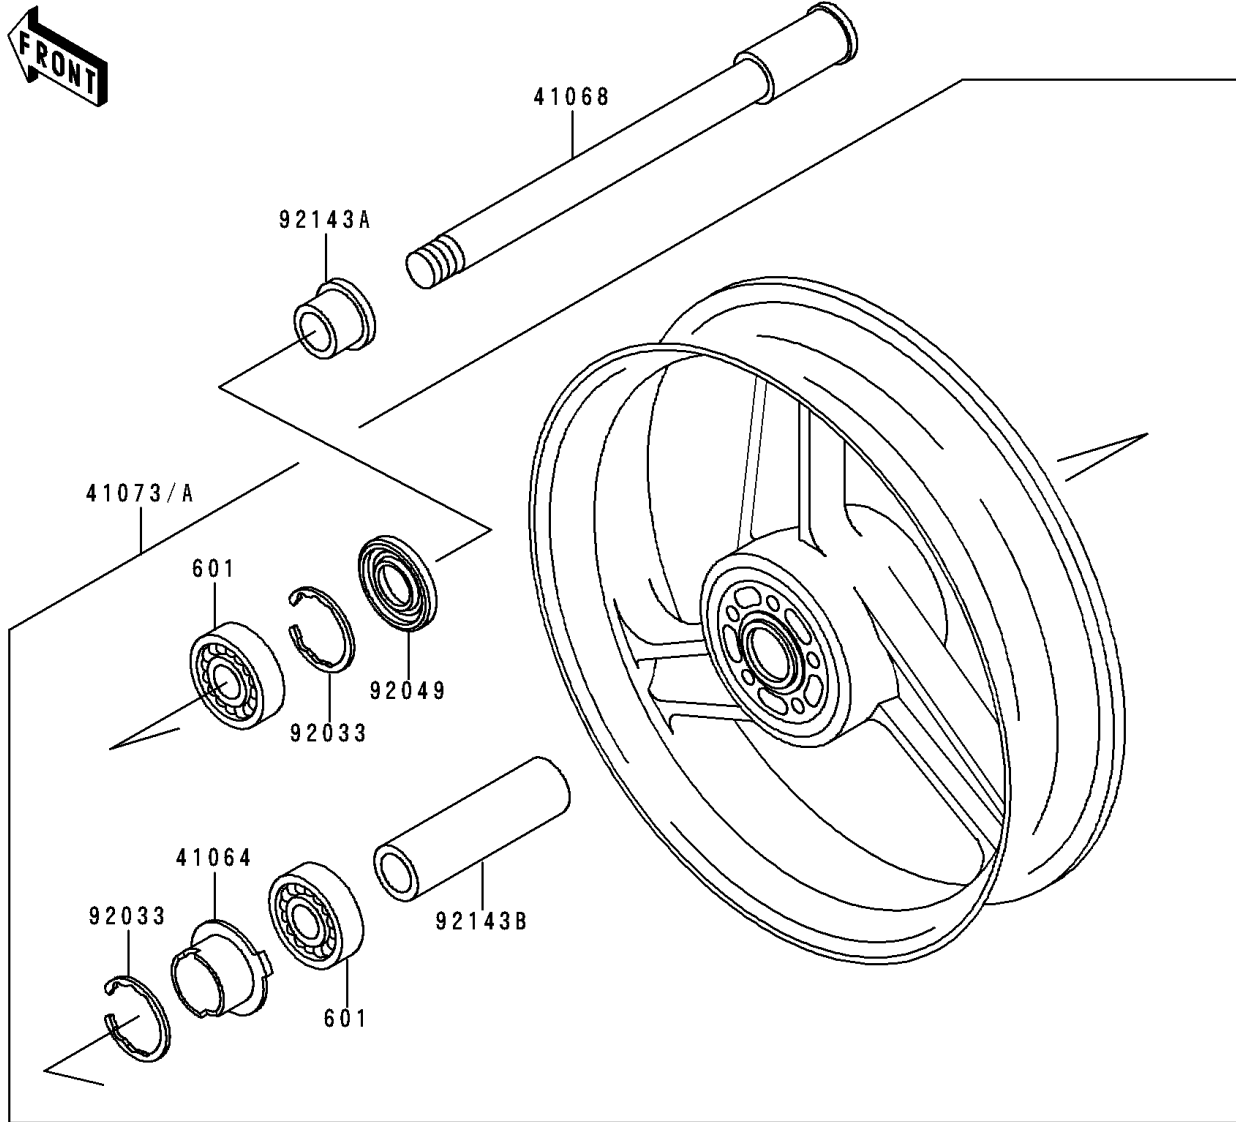

# 1997 Ninja® ZX™-6 PARTS DIAGRAM

Front Wheel

F2230

# 1997 Ninja® ZX™ -6 PARTS LIST

## Front Wheel

ITEM NAME	PART NUMBER	QUANTITY
BEARING-BALL,#6004UUC3 (Ref # 601)	601B6004UU	2
GEAR-METER SCREW,9T (Ref # 41060)	41060-1123	1
GEAR-METER SCREW,23T (Ref # 41060A)	41060-1138	1
WASHER,5.1X9X0.4 (Ref # 41063)	41063-001	2
RECEIVER-SPEEDOMETER (Ref # 41064)	41064-1006	1
AXLE,FR (Ref # 41068)	41068-1311	1
WHEEL-ASSY,FR,G.GRAY (Ref # 41073A)	41073-1518-GE	1
CASE-ASSY-METER GEAR (Ref # 41078)	41078-1076	1
PIN,SPRING (Ref # 41082)	41082-001	1
BUSHING,SPEEDOMETER (Ref # 92028)	92028-1066	1
RING-SNAP,42MM (Ref # 92033)	92033-1041	2
SEAL-OIL,BJN30427-C3 (Ref # 92049)	92049-1057	2
COLLAR,FR AXLE,L=43.5 (Ref # 92143)	92143-1301	1
COLLAR,FR AXLE,L=25.5 (Ref # 92143A)	92143-1359	1
COLLAR,FR HUB,L=86.5 (Ref # 92143B)	92143-1479	1