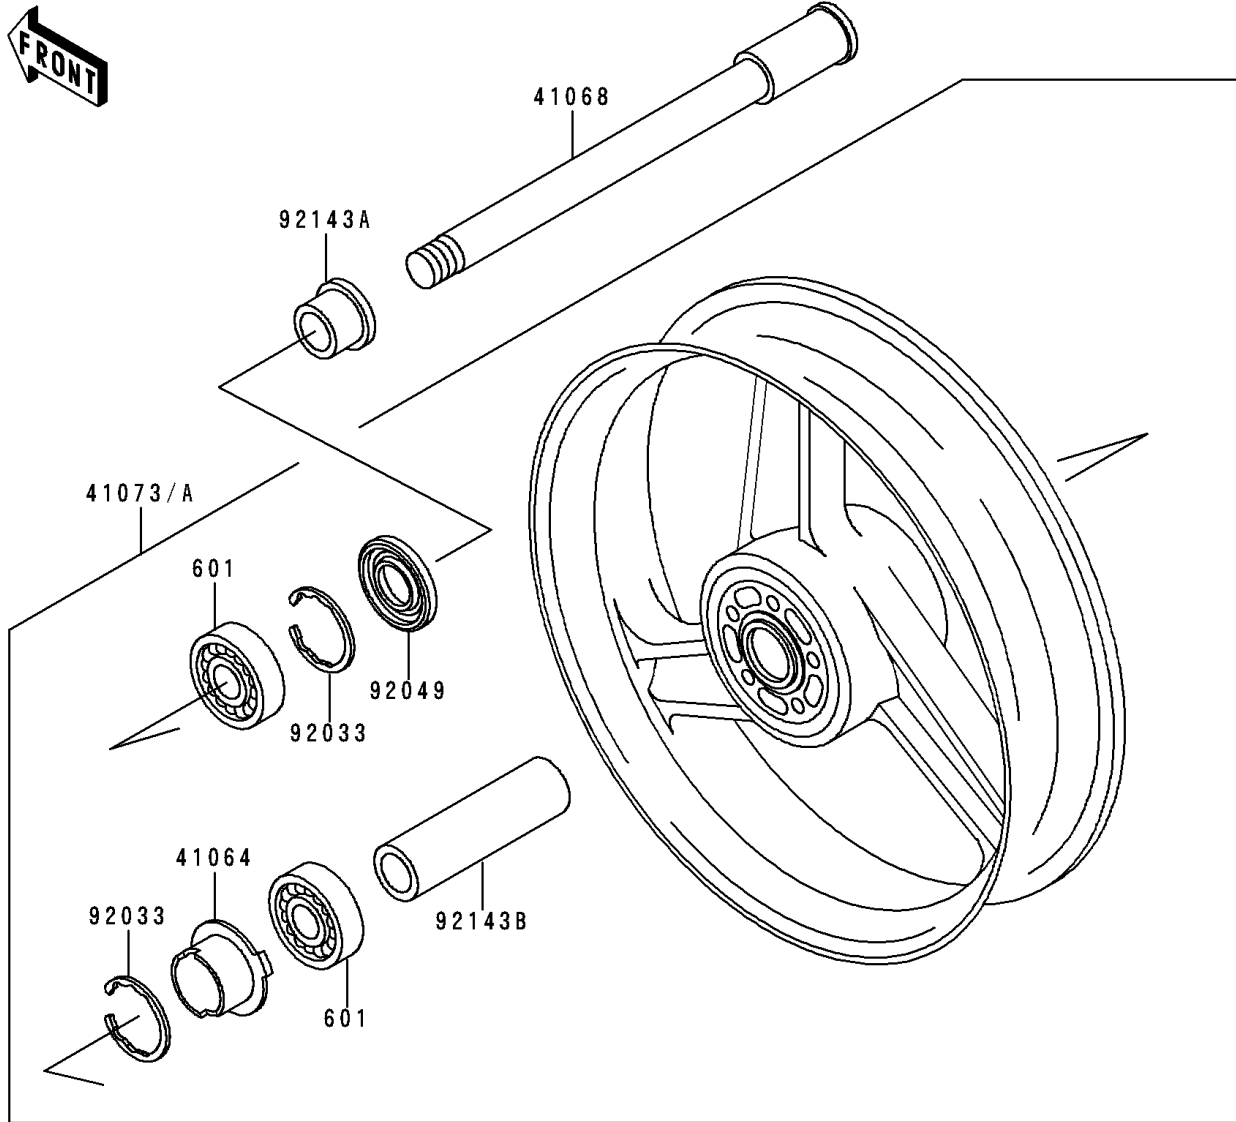

1998 Ninja® ZX™-6 PARTS DIAGRAM

Front Wheel

F2230

1998 Ninja® ZX™-6 PARTS LIST

Front Wheel

ITEM NAME	PART NUMBER	QUANTITY
BEARING-BALL,#6004UUC3 (Ref # 601)	601B6004UU	2
GEAR-METER SCREW,9T (Ref # 41060)	41060-1123	1
GEAR-METER SCREW,23T (Ref # 41060A)	41060-1138	1
WASHER,5.1X9X0.4 (Ref # 41063)	41063-001	2
RECEIVER-SPEEDOMETER (Ref # 41064)	41064-1006	1
AXLE,FR (Ref # 41068)	41068-1311	1
WHEEL-ASSY,FR,G.GRAY (Ref # 41073A)	41073-1518-GE	1
CASE-ASSY-METER GEAR (Ref # 41078)	41078-1076	1
PIN,SPRING (Ref # 41082)	41082-001	1
BUSHING,SPEEDOMETER (Ref # 92028)	92028-1066	1
RING-SNAP,42MM (Ref # 92033)	92033-1041	2
SEAL-OIL,BJN30427-C3 (Ref # 92049)	92049-1057	2
COLLAR,FR AXLE,L=43.5 (Ref # 92143)	92143-1301	1
COLLAR,FR AXLE,L=25.5 (Ref # 92143A)	92143-1359	1
COLLAR,FR HUB,L=86.5 (Ref # 92143B)	92143-1479	1