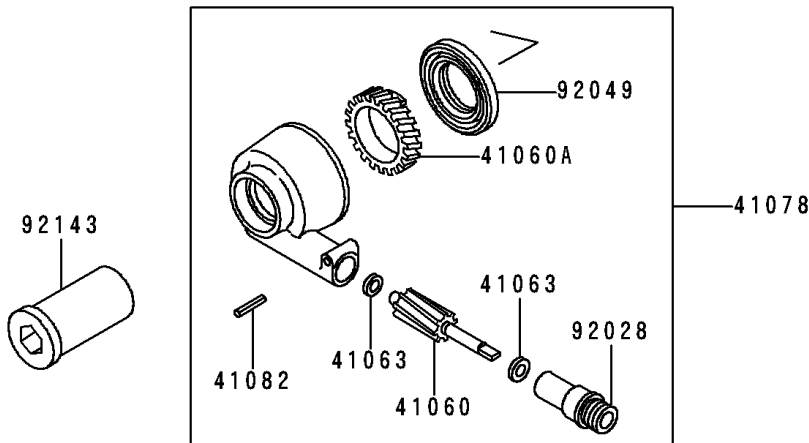

1998 Ninja® ZX™-6 PARTS DIAGRAM

Front Wheel

F2230

1998 Ninja® ZX™-6 PARTS LIST

Front Wheel

ITEM NAME	PART NUMBER	QUANTITY
BEARING-BALL,#6004UUC3 (Ref # 601)	601B6004UU	2
GEAR-METER SCREW,9T (Ref # 41060)	41060-1123	1
GEAR-METER SCREW,23T (Ref # 41060A)	41060-1138	1
WASHER,5.1X9X0.4 (Ref # 41063)	41063-001	2
RECEIVER-SPEEDOMETER (Ref # 41064)	41064-1006	1
AXLE,FR (Ref # 41068)	41068-1311	1
WHEEL-ASSY,FR,G.GRAY (Ref # 41073A)	41073-1518-GE	1
CASE-ASSY-METER GEAR (Ref # 41078)	41078-1076	1
PIN,SPRING (Ref # 41082)	41082-001	1
BUSHING,SPEEDOMETER (Ref # 92028)	92028-1066	1
RING-SNAP,42MM (Ref # 92033)	92033-1041	2
SEAL-OIL,BJN30427-C3 (Ref # 92049)	92049-1057	2
COLLAR,FR AXLE,L=43.5 (Ref # 92143)	92143-1301	1
COLLAR,FR AXLE,L=25.5 (Ref # 92143A)	92143-1359	1
COLLAR,FR HUB,L=86.5 (Ref # 92143B)	92143-1479	1