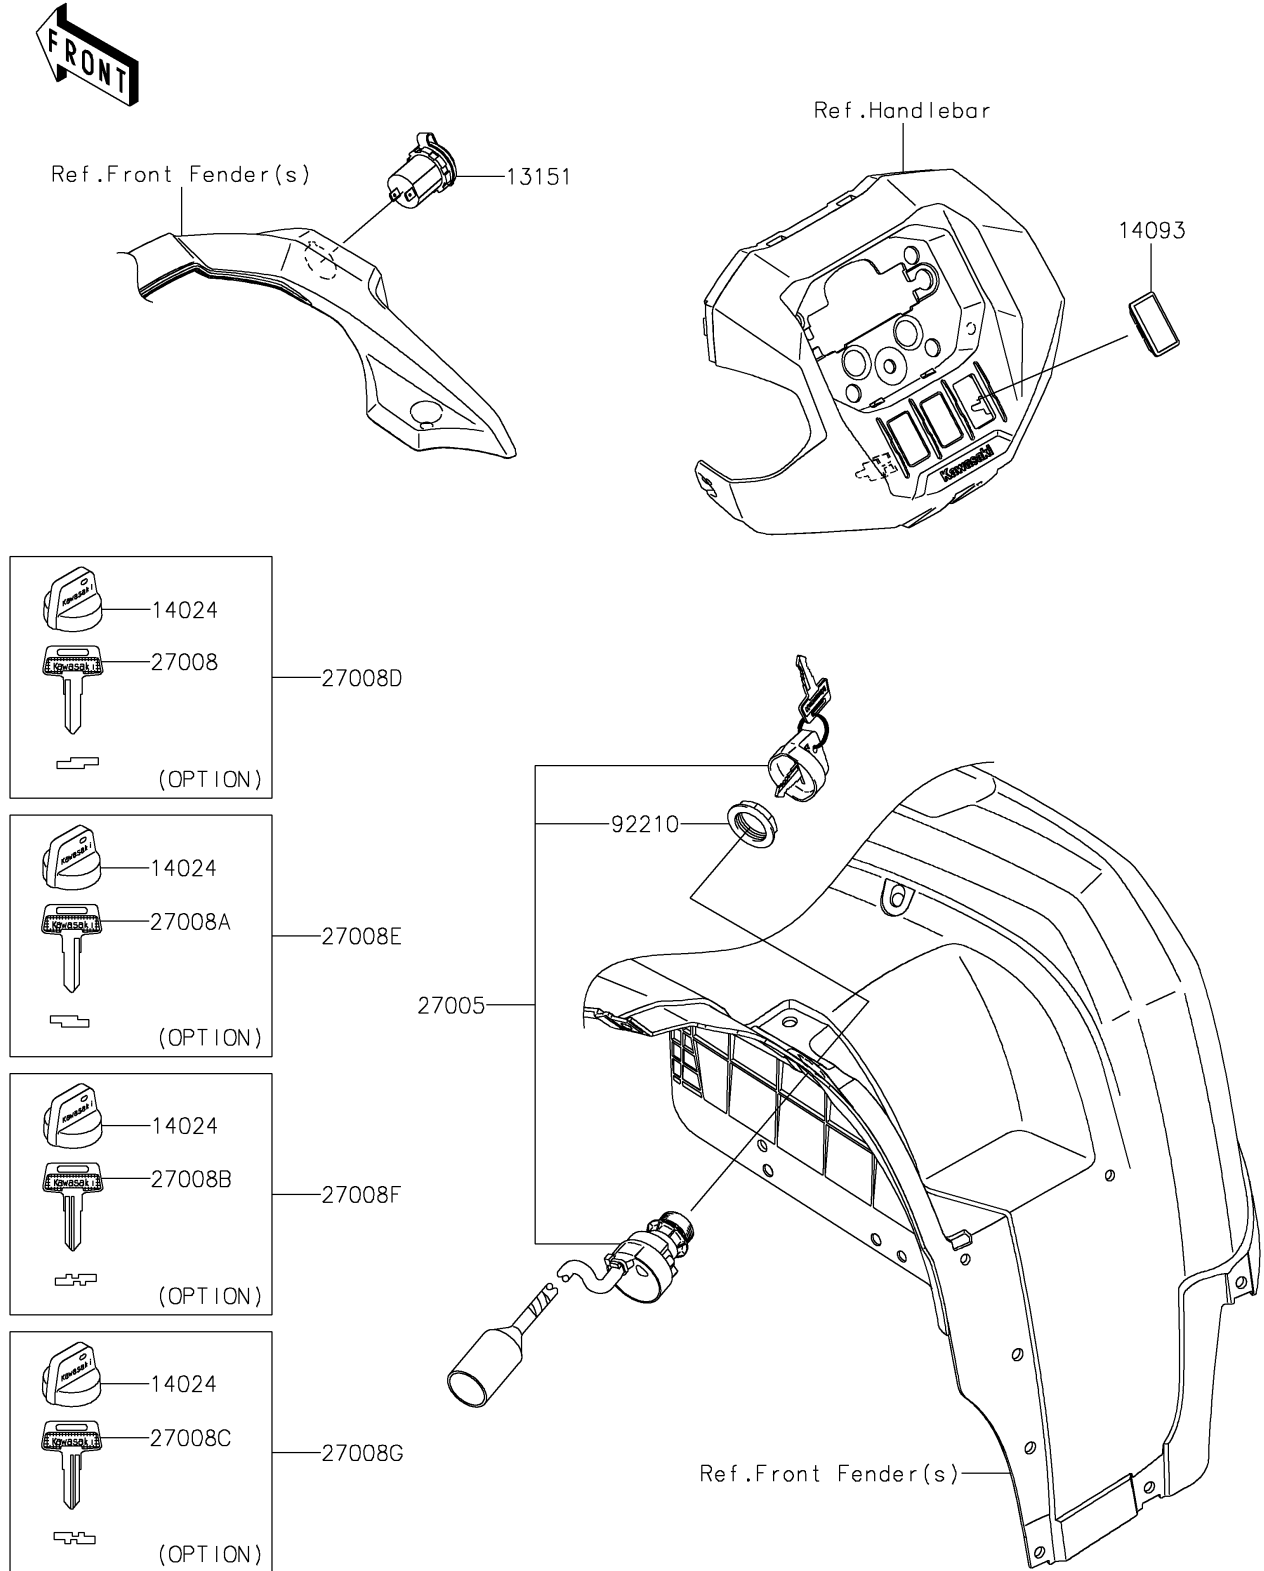

2025 BRUTE FORCE® 750 LE EPS CAMO PARTS DIAGRAM

Ignition Switch

F2770