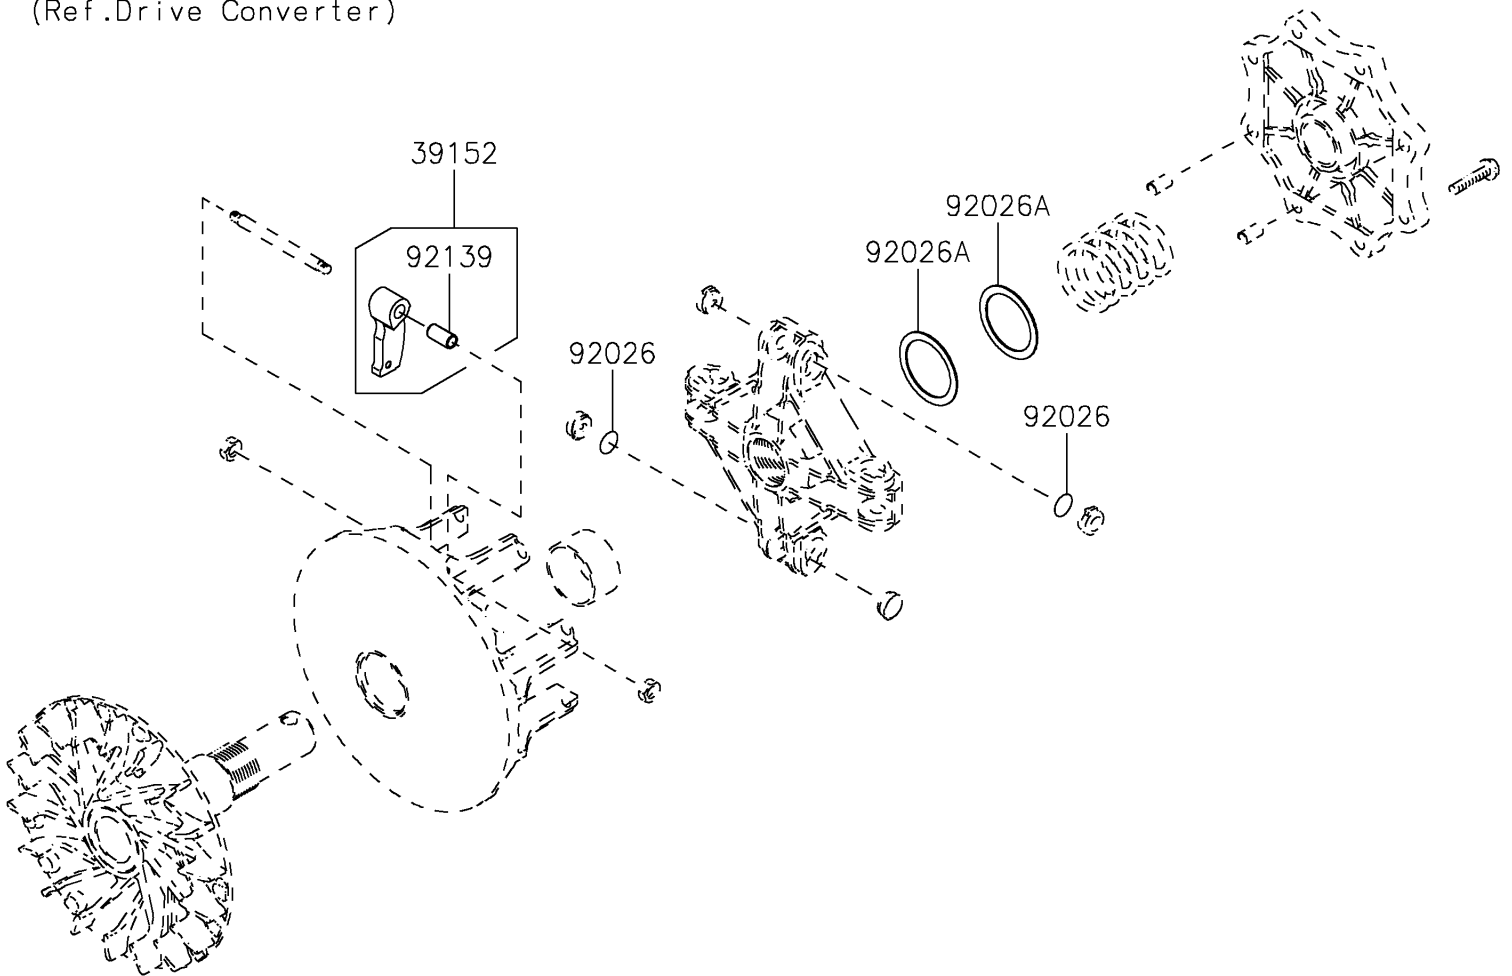

2024 BRUTE FORCE® 750 LE EPS CAMO PARTS DIAGRAM

Optional Parts

F2890

(Ref. Drive Converter)

2024 BRUTE FORCE® 750 LE EPS CAMO PARTS LIST

Optional Parts

ITEM NAME	PART NUMBER	QUANTITY
WEIGHT-RAMP (Ref # 39152)	39152-0091	4
SPACER,T=0.1 (Ref # 92026)	92026-0038	2
SPACER,39X49.5X1.0 (Ref # 92026A)	92026-1603	2
BUSHING (Ref # 92139)	92139-0215	4