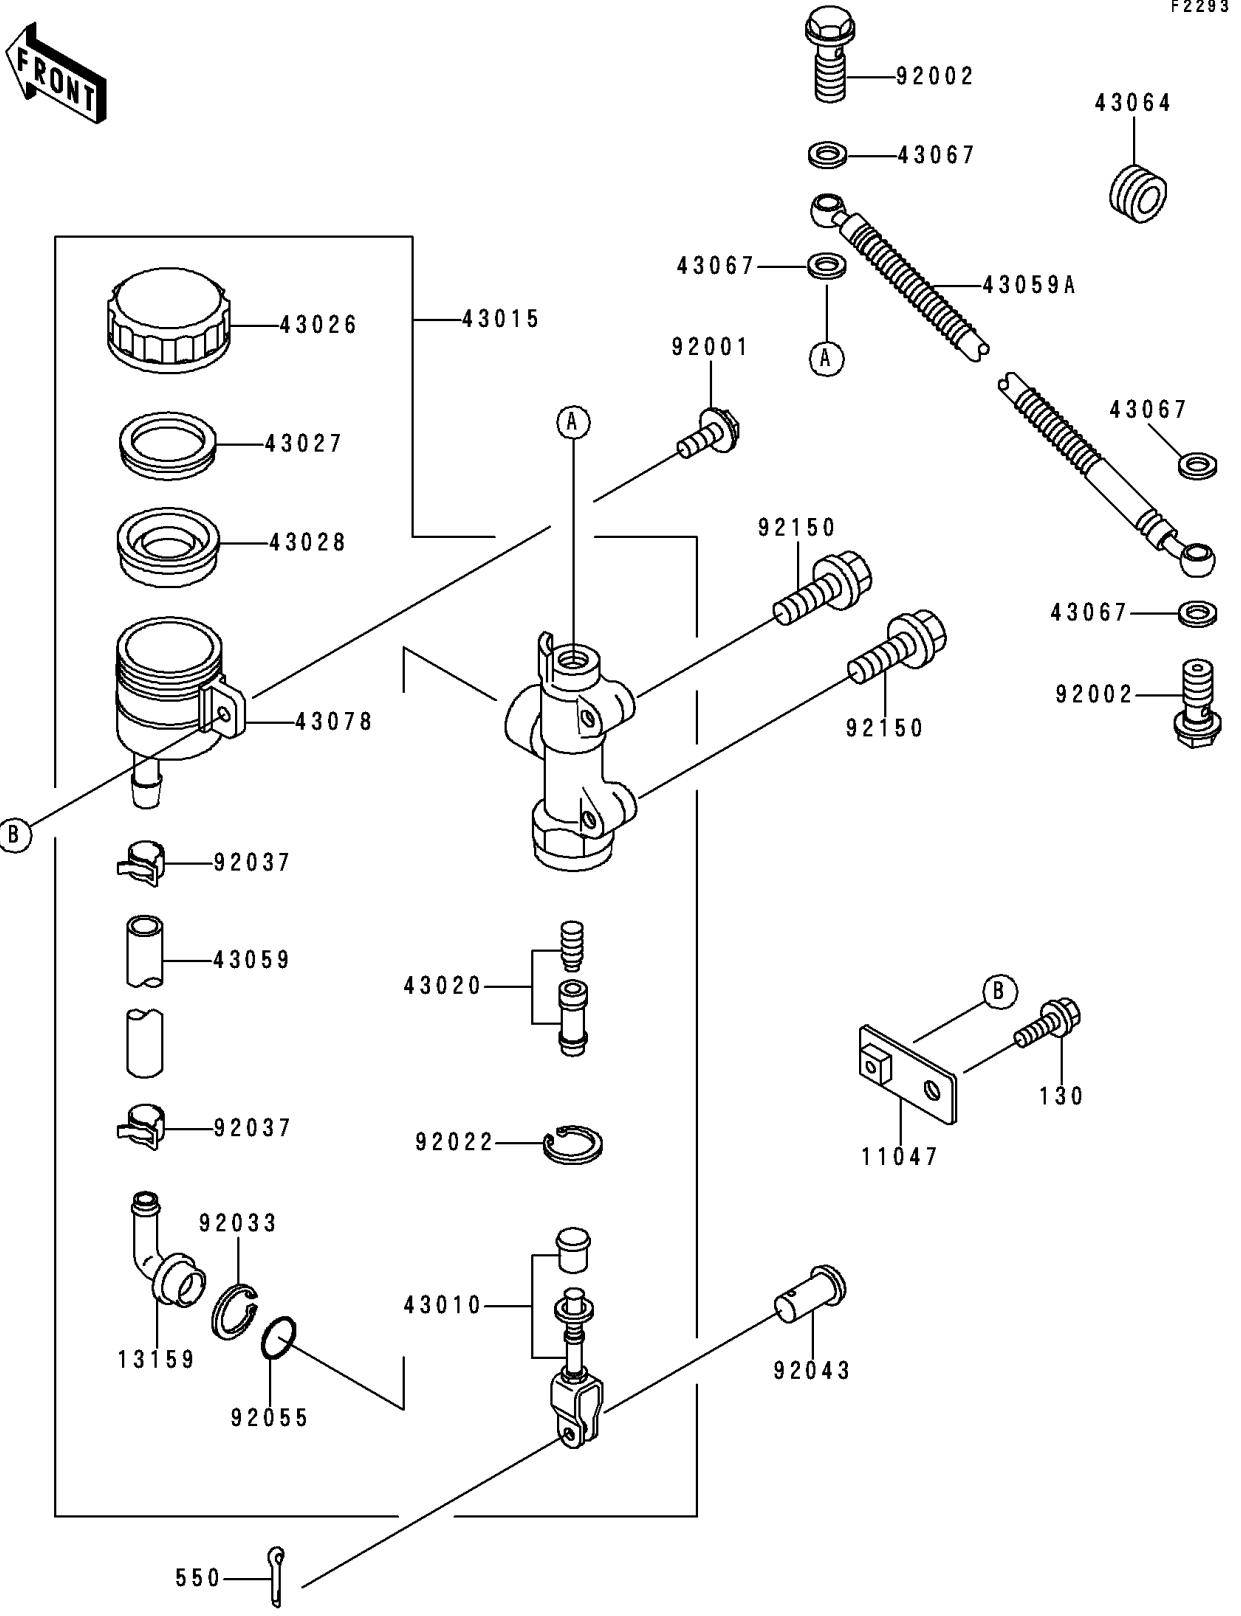

1996 Ninja® ZX™-6 PARTS DIAGRAM

Rear Master Cylinder

1996 Ninja® ZX™-6 PARTS LIST

Rear Master Cylinder

ITEM NAME	PART NUMBER	QUANTITY
BOLT-FLANGED,6X16,BLACK (Ref # 130)	130J0616	1
PIN-COTTER,2.0X15 (Ref # 550)	550D2015	1
BRACKET,RESERVOIR TANK (Ref # 11047)	11047-1940	1
CONNECTOR,RR MASTER CYLINDER (Ref # 13159)	13159-1052	1
ROD-ASSY-BRAKE (Ref # 43010)	43010-1055	1
CYLINDER-ASSY-MASTER,RR (Ref # 43015)	43015-1510	1
PISTON-COMP-BRAKE (Ref # 43020)	43020-1073	1
CAP-BRAKE (Ref # 43026)	43026-1051	1
PLATE-DIAPHRAGM (Ref # 43027)	43027-1051	1
DIAPHRAGM,MASTER CYLINDER (Ref # 43028)	43028-1057	1
HOSE-BRAKE,RR MASTER CYLINDER (Ref # 43059)	43059-1566	1
HOSE-BRAKE,RR (Ref # 43059A)	43059-1819	1
GROMMET,HOSE CLAMP (Ref # 43064)	43064-006	1
WASHER,10.5X15X1.5 (Ref # 43067)	43067-001	4
RESERVOIR,RR MASTER CYLINDER (Ref # 43078)	43078-1082	1
BOLT,W/P,6X16 (Ref # 92001)	92001-1860	1
BOLT,OIL,L=23 (Ref # 92002)	92002-1888	2
WASHER,CIRCRIP (Ref # 92022)	92022-1601	1
RING-SNAP,20.5MM (Ref # 92033)	92033-1186	1
CLAMP,BRAKE HOSE (Ref # 92037)	92037-1547	2
PIN,8MM (Ref # 92043)	92043-1303	1
RING-O,MASTER CYLINDER (Ref # 92055)	92055-1251	1
BOLT,SOCKET,8X30 (Ref # 92150)	92150-1843	2