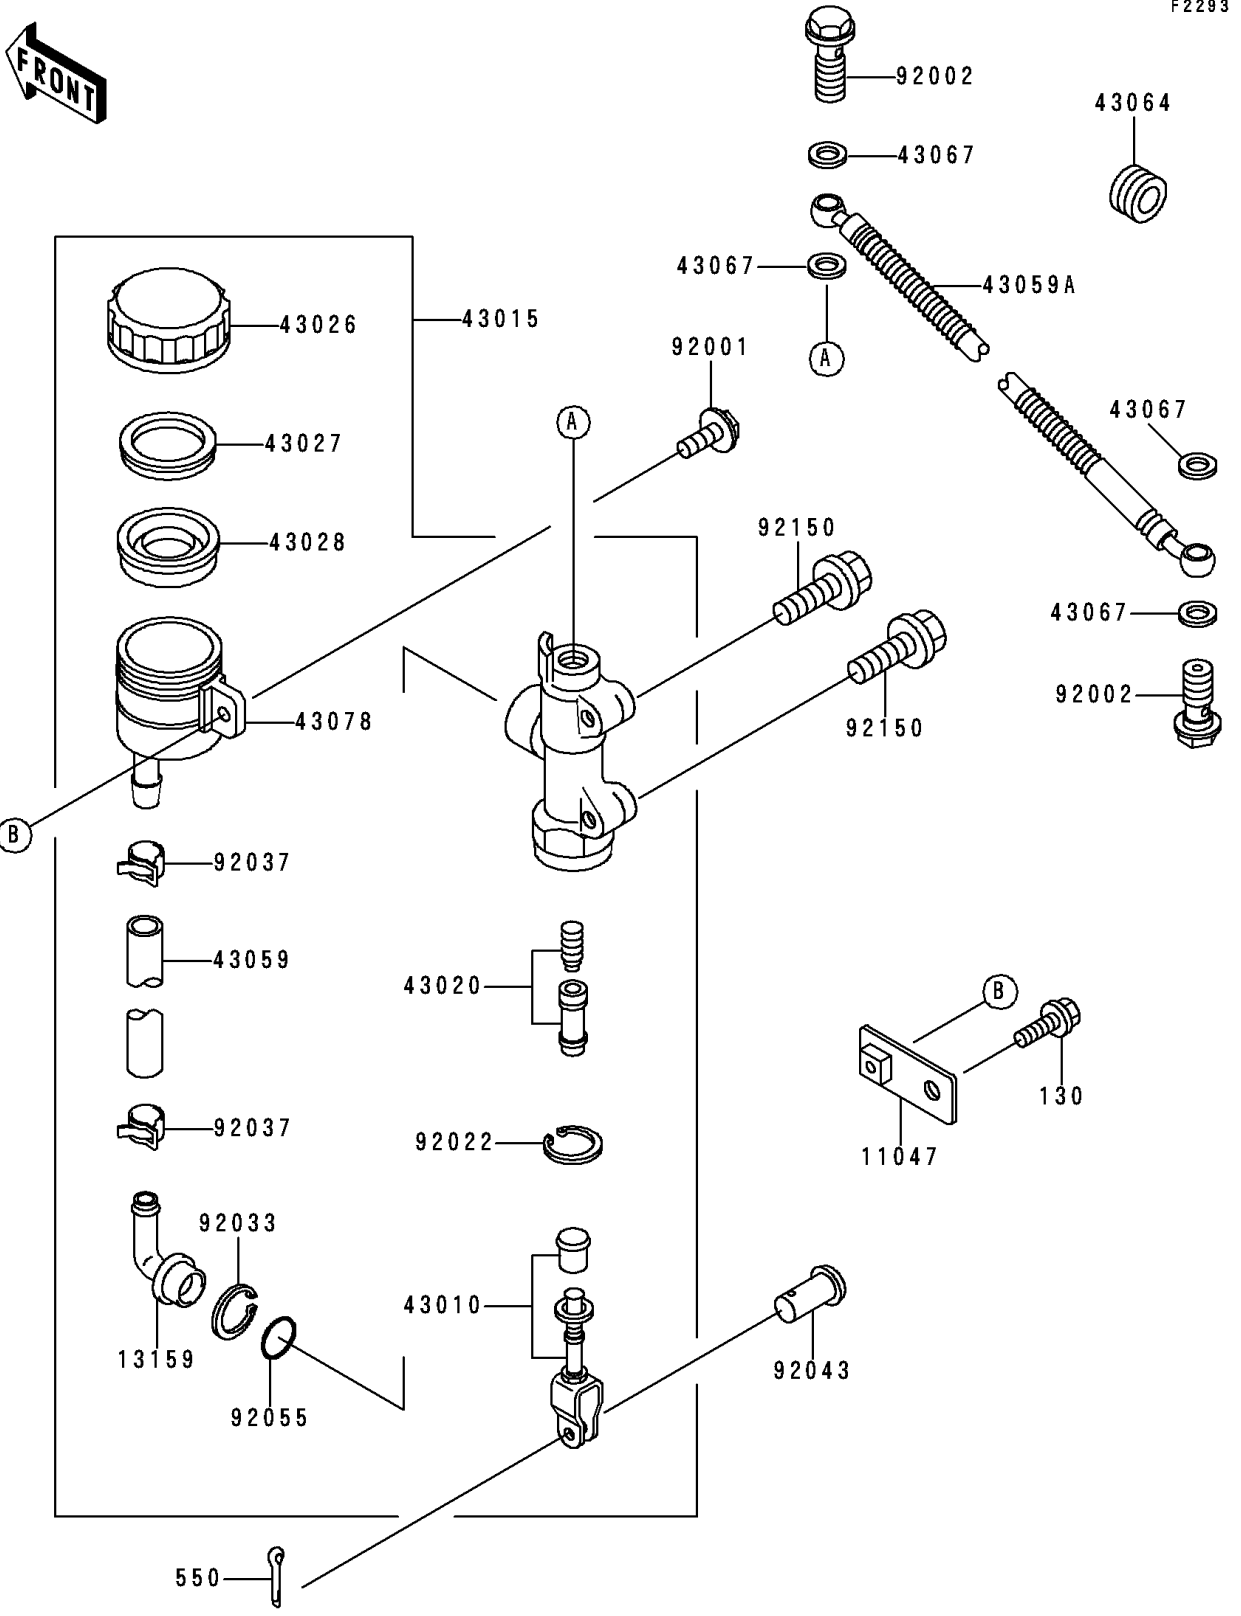

# 1996 Ninja® ZX™-6 PARTS DIAGRAM

Rear Master Cylinder

# 1996 Ninja® ZX™-6 PARTS LIST

## Rear Master Cylinder

ITEM NAME	PART NUMBER	QUANTITY
BOLT-FLANGED,6X16,BLACK (Ref # 130)	130J0616	1
PIN-COTTER,2.0X15 (Ref # 550)	550D2015	1
BRACKET,RESERVOIR TANK (Ref # 11047)	11047-1940	1
CONNECTOR,RR MASTER CYLINDER (Ref # 13159)	13159-1052	1
ROD-ASSY-BRAKE (Ref # 43010)	43010-1055	1
CYLINDER-ASSY-MASTER,RR (Ref # 43015)	43015-1510	1
PISTON-COMP-BRAKE (Ref # 43020)	43020-1073	1
CAP-BRAKE (Ref # 43026)	43026-1051	1
PLATE-DIAPHRAGM (Ref # 43027)	43027-1051	1
DIAPHRAGM,MASTER CYLINDER (Ref # 43028)	43028-1057	1
HOSE-BRAKE,RR MASTER CYLINDER (Ref # 43059)	43059-1566	1
HOSE-BRAKE,RR (Ref # 43059A)	43059-1819	1
GROMMET,HOSE CLAMP (Ref # 43064)	43064-006	1
WASHER,10.5X15X1.5 (Ref # 43067)	43067-001	4
RESERVOIR,RR MASTER CYLINDER (Ref # 43078)	43078-1082	1
BOLT,W/P,6X16 (Ref # 92001)	92001-1860	1
BOLT,OIL,L=23 (Ref # 92002)	92002-1888	2
WASHER,CIRCRIP (Ref # 92022)	92022-1601	1
RING-SNAP,20.5MM (Ref # 92033)	92033-1186	1
CLAMP,BRAKE HOSE (Ref # 92037)	92037-1547	2
PIN,8MM (Ref # 92043)	92043-1303	1
RING-O,MASTER CYLINDER (Ref # 92055)	92055-1251	1
BOLT,SOCKET,8X30 (Ref # 92150)	92150-1843	2