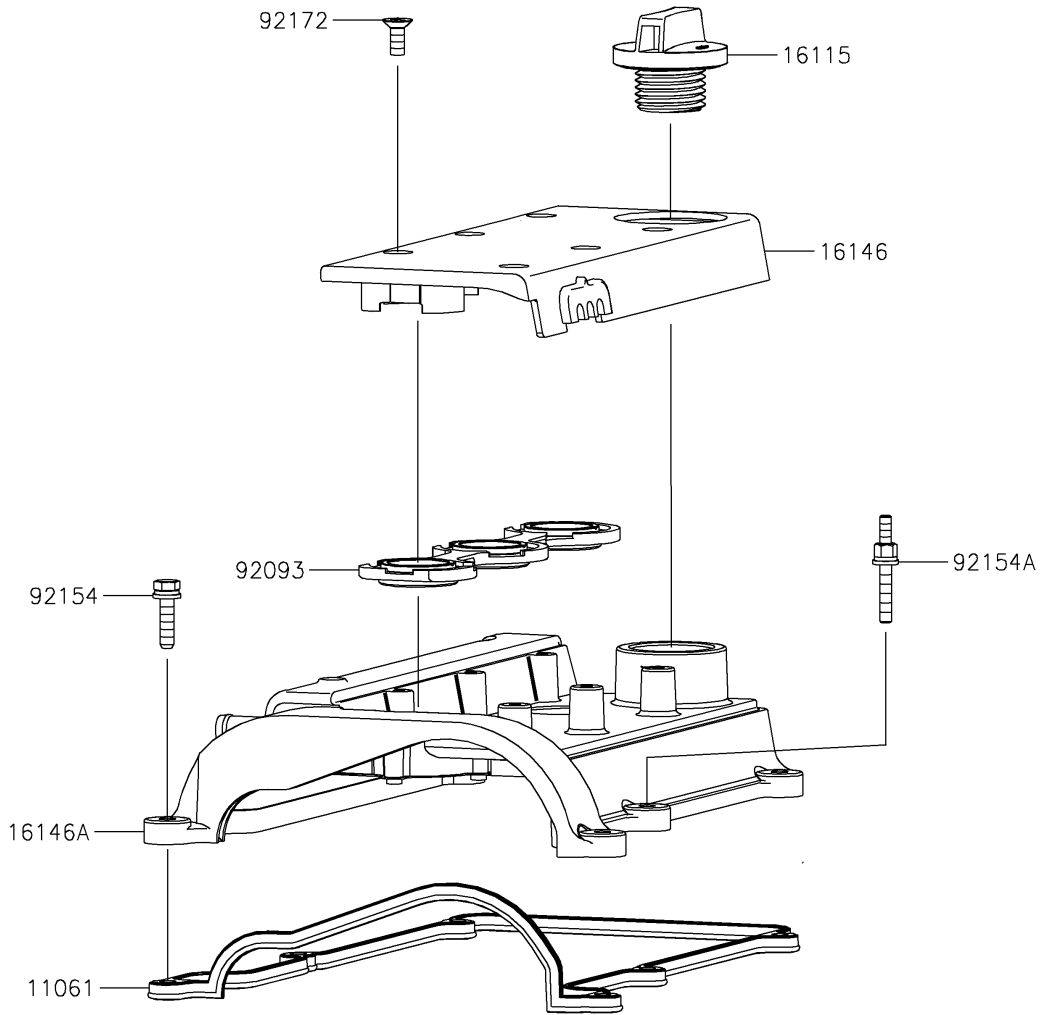

# 2025 Mule PRO-FX 820 EPS PARTS DIAGRAM

Cylinder Head Cover

E1112

## 2025 Mule PRO-FX 820 EPS PARTS LIST

### Cylinder Head Cover

ITEM NAME	PART NUMBER	QUANTITY
GASKET,HEAD COVER (Ref # 11061)	11061-0953	1
CAP-OIL FILLER (Ref # 16115)	16115-0027	1
COVER-ASSY,SPARK PLUG (Ref # 16146)	16146-0738	1
COVER-ASSY,CYLINDER HEAD (Ref # 16146A)	16146-0741	1
SEAL,SPARK PLUG COVER (Ref # 92093)	92093-0608	1
BOLT,6X25 (Ref # 92154)	92154-1583	5
BOLT (Ref # 92154A)	92154-1584	1
SCREW,6X16 (Ref # 92172)	92172-0905	6