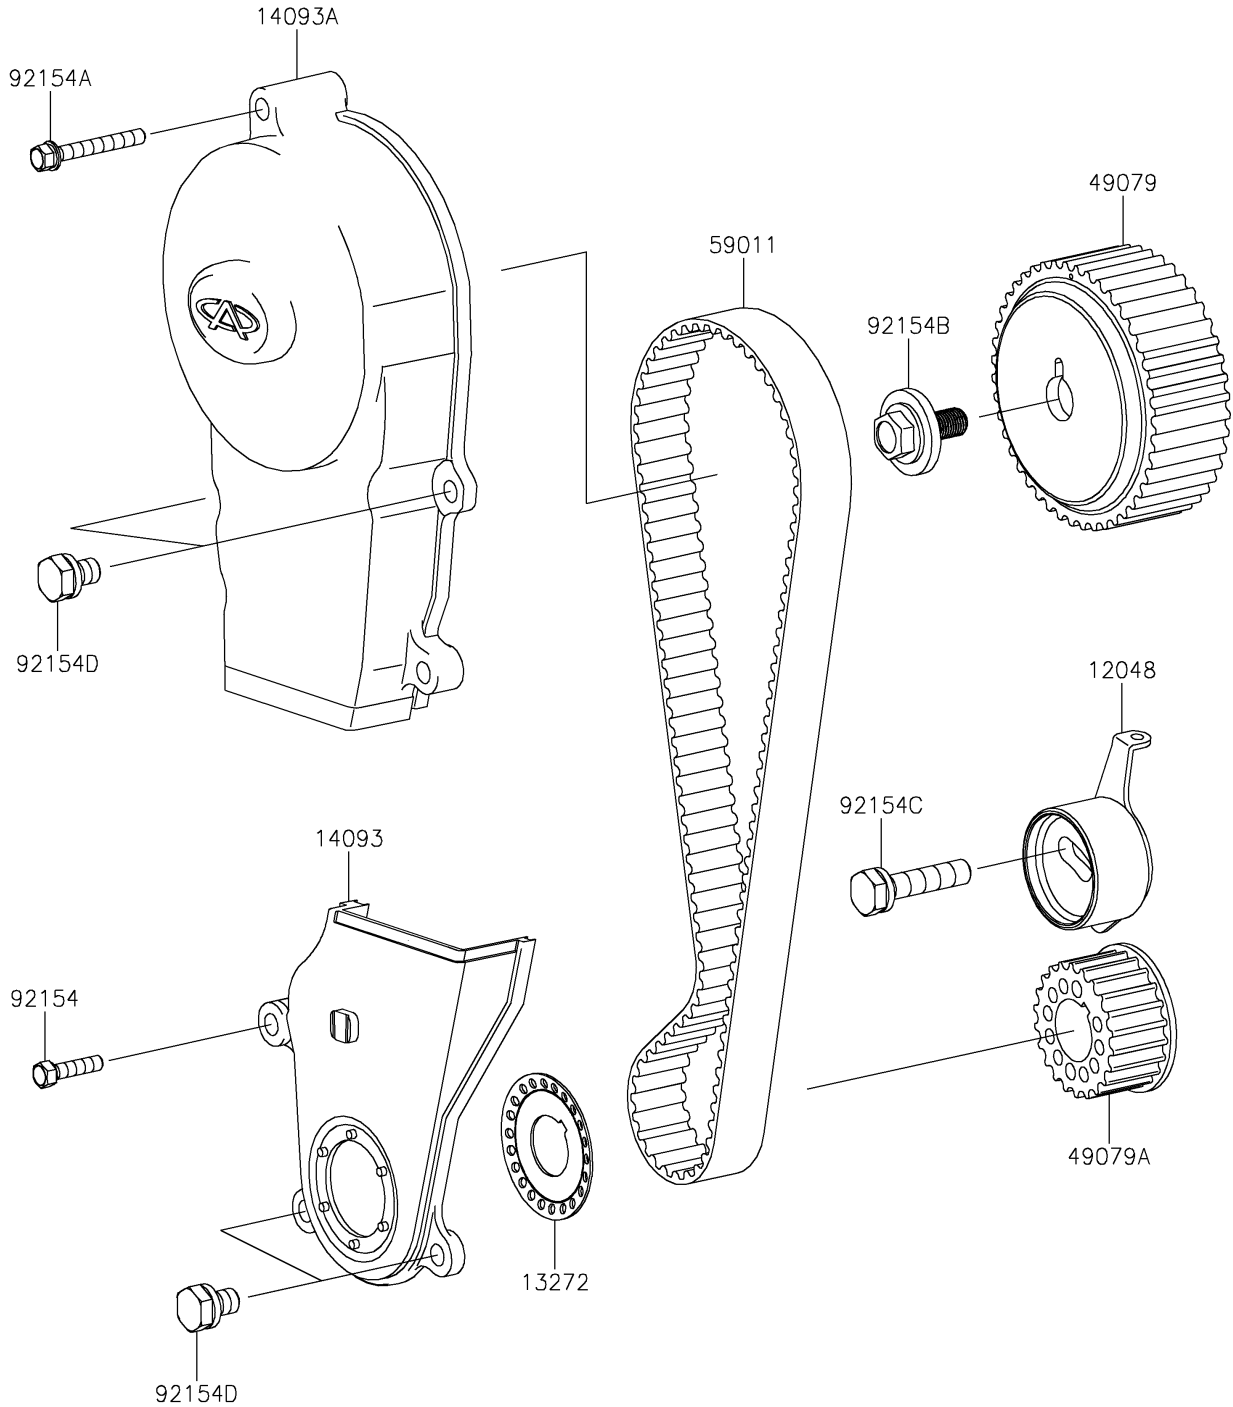

# 2025 MULE PRO-FX™ 820 EPS PARTS DIAGRAM

Timing Belt

E1215

## 2025 MULE PRO-FX™ 820 EPS PARTS LIST

### Timing Belt

ITEM NAME	PART NUMBER	QUANTITY
TENSIONER-ASSY (Ref # 12048)	12048-0093	1
PLATE,TIMING BELT (Ref # 13272)	13272-1872	1
COVER,TIMING BELT,LWR (Ref # 14093)	14093-0200	1
COVER,TIMING BELT,UPP (Ref # 14093A)	14093-0201	1
PULLEY-BELT,CAMSHAFT (Ref # 49079)	49079-0023	1
PULLEY-BELT,CRANKSHAFT (Ref # 49079A)	49079-0024	1
BELT,TIMING (Ref # 59011)	59011-0042	1
BOLT,6X25 (Ref # 92154)	92154-1583	1
BOLT,6X50 (Ref # 92154A)	92154-1591	1
BOLT,FLANGED (Ref # 92154B)	92154-1614	1
BOLT,10X45 (Ref # 92154C)	92154-1615	1
BOLT,6X16 (Ref # 92154D)	92154-1617	4