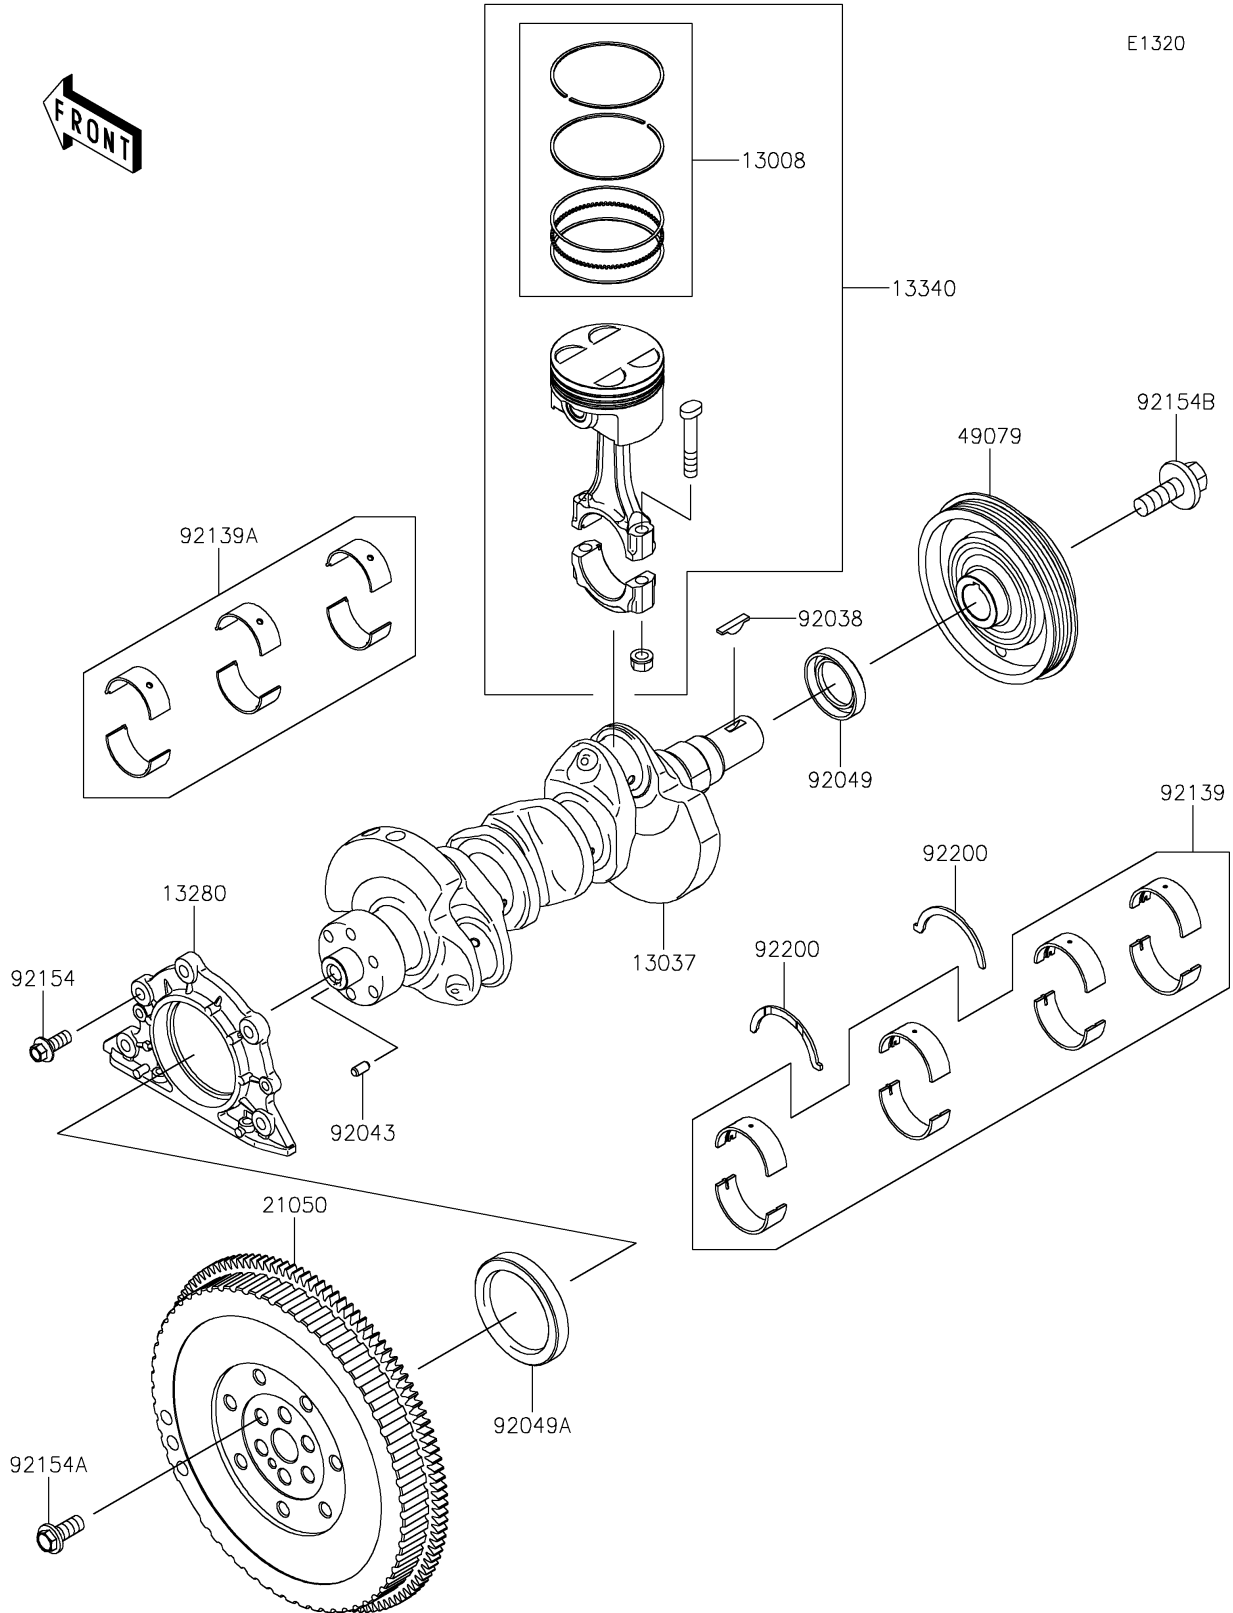

2025 Mule PRO-FX 820 EPS PARTS DIAGRAM

Crankshaft/Piston(s)

2025 Mule PRO-FX 820 EPS PARTS LIST

Crankshaft/Piston(s)

ITEM NAME	PART NUMBER	QUANTITY
RING-SET-PISTON (Ref # 13008)	13008-0561	3
CRANKSHAFT (Ref # 13037)	13037-0854	1
HOLDER (Ref # 13280)	13280-0826	1
PISTON-ASSY-ENGINE (Ref # 13340)	13340-0003	3
FLYWHEEL (Ref # 21050)	21050-0008	1
PULLEY-BELT,CRANKSHAFT (Ref # 49079)	49079-0021	1
KEY (Ref # 92038)	92038-0005	1
PIN (Ref # 92043)	92043-0830	1
SEAL-OIL (Ref # 92049)	92049-0774	1
SEAL-OIL (Ref # 92049A)	92049-0775	1
BUSHING (Ref # 92139)	92139-0833	1
BUSHING (Ref # 92139A)	92139-0838	1
BOLT,FLANGED,8X20 (Ref # 92154)	92154-1586	5
BOLT,FLYWHEEL (Ref # 92154A)	92154-1587	6
BOLT,CRANKSHAFT PULLEY (Ref # 92154B)	92154-1831	1
WASHER (Ref # 92200)	92200-1682	2