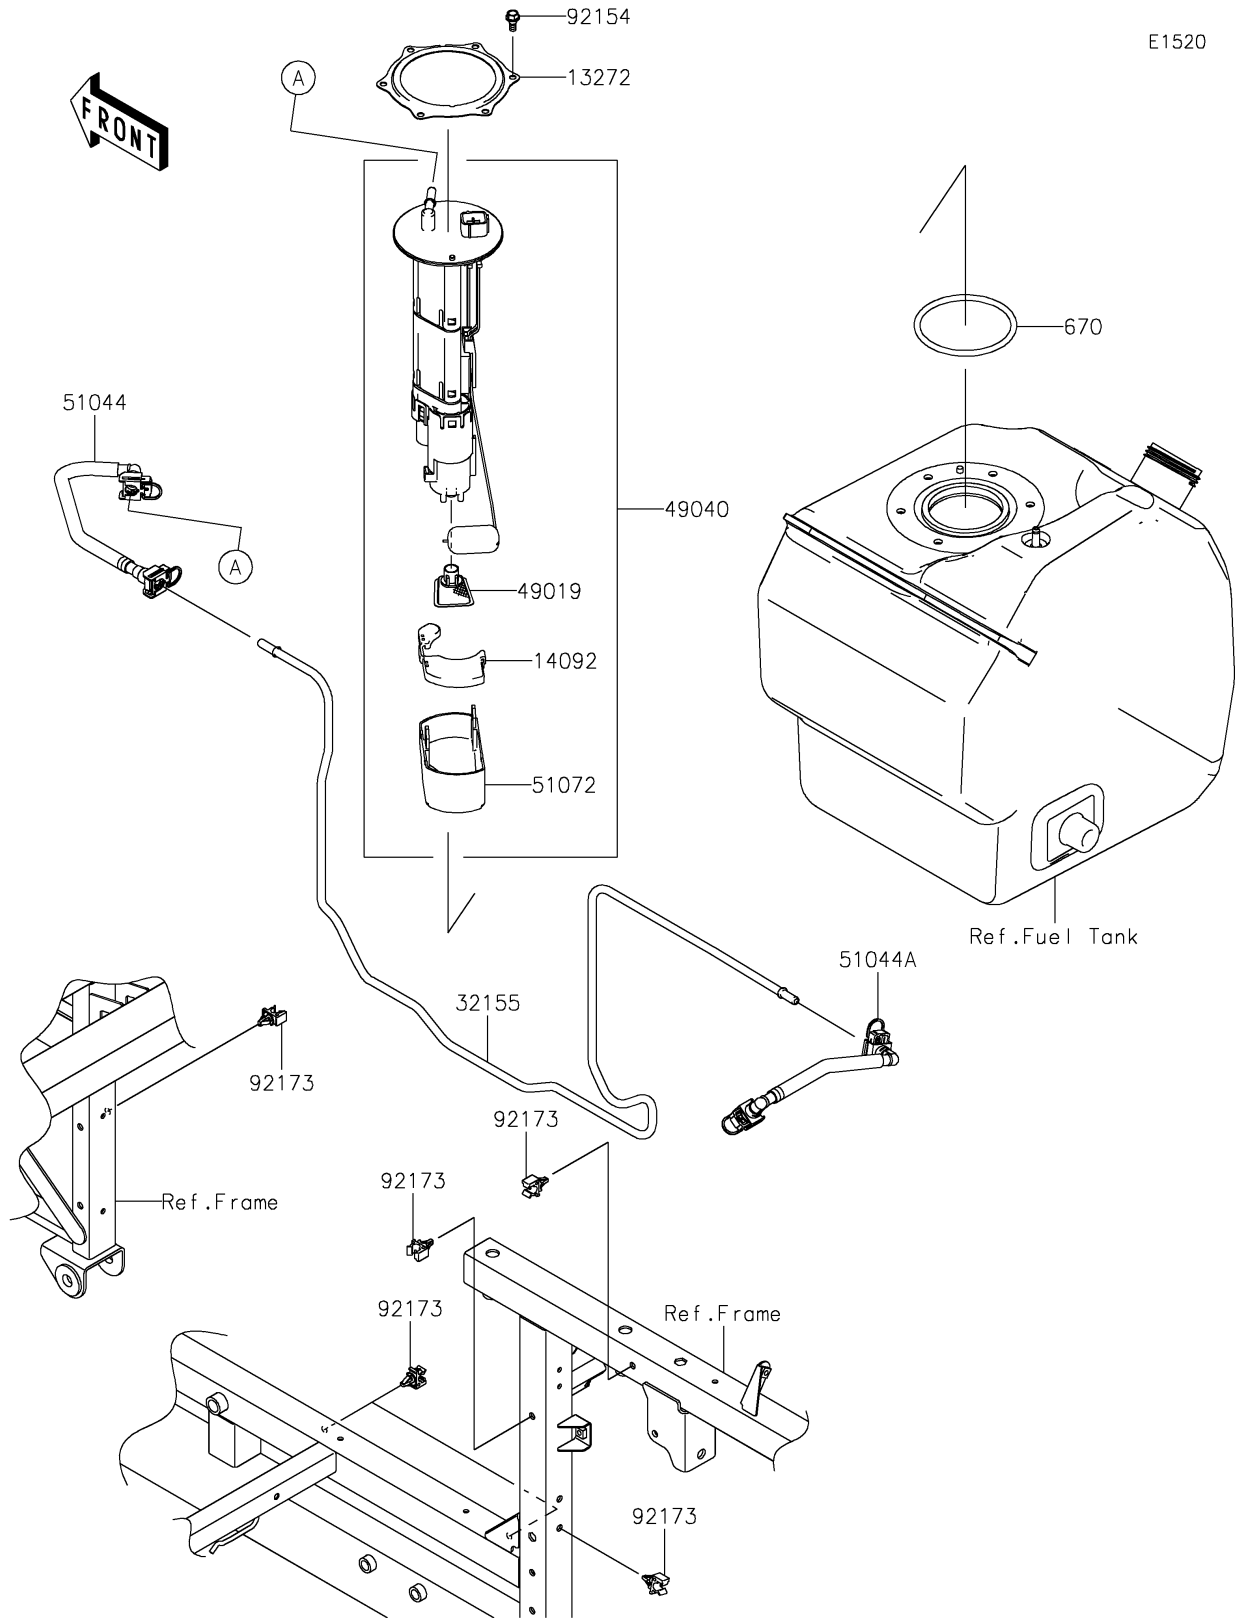

# 2025 Mule PRO-FX 820 EPS PARTS DIAGRAM

## Fuel Pump

## 2025 Mule PRO-FX 820 EPS PARTS LIST

### Fuel Pump

ITEM NAME	PART NUMBER	QUANTITY
PLATE (Ref # 13272)	13272-2500	1
COVER (Ref # 14092)	14092-1044	1
PIPE,FUEL (Ref # 32155)	32155-1619	1
FILTER-FUEL (Ref # 49019)	49019-0013	1
PUMP-FUEL (Ref # 49040)	49040-0836	1
TUBE-ASSY,TANK-PIPE (Ref # 51044)	51044-0833	1
TUBE-ASSY,PIPE-INJECTION PIPE (Ref # 51044A)	51044-0834	1
CHAMBER-FUEL (Ref # 51072)	51072-0003	1
BOLT,FUEL PUMP (Ref # 92154)	92154-1326	6
CLAMP,FUEL PIPE (Ref # 92173)	92173-1213	6
O RING (Ref # 670)	670E5090	1