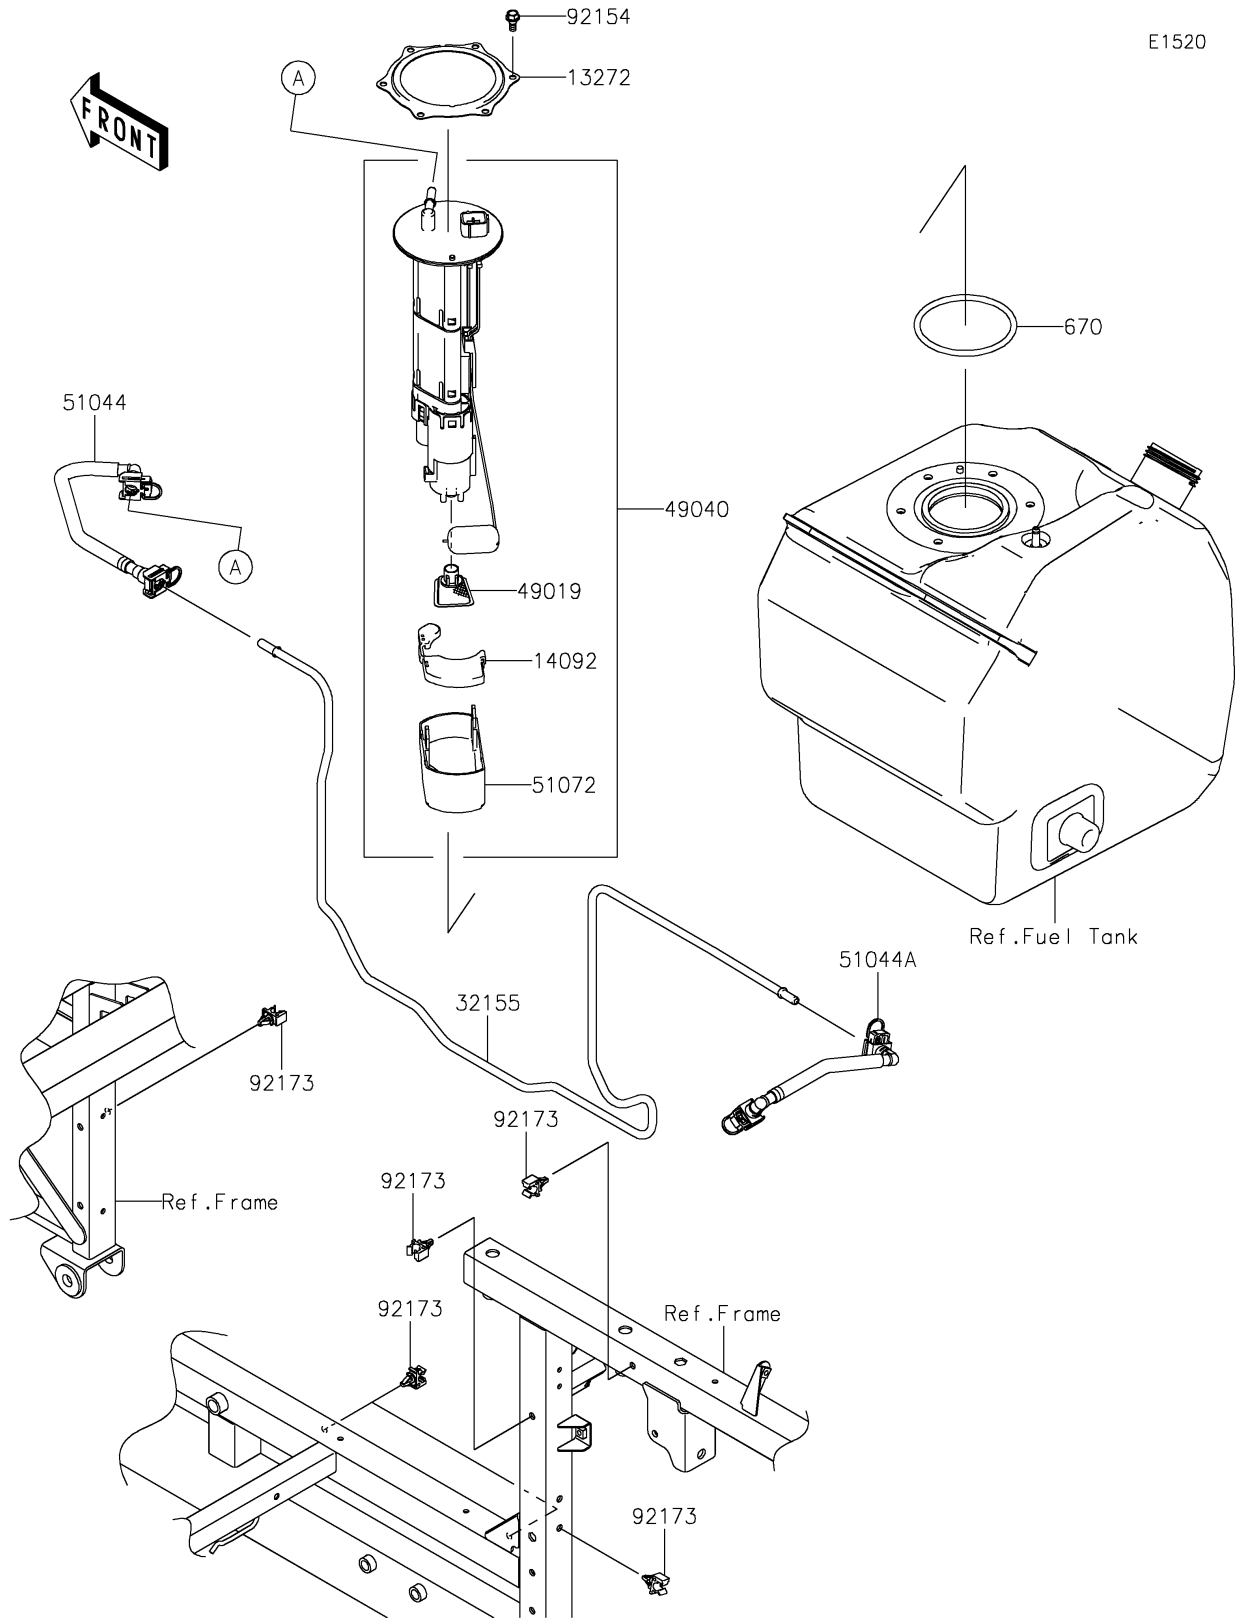

2025 MULE PRO-FX™ 820 EPS PARTS DIAGRAM

Fuel Pump

2025 MULE PRO-FX™ 820 EPS PARTS LIST

Fuel Pump

ITEM NAME	PART NUMBER	QUANTITY
PLATE (Ref # 13272)	13272-2500	1
COVER (Ref # 14092)	14092-1044	1
PIPE,FUEL (Ref # 32155)	32155-1619	1
FILTER-FUEL (Ref # 49019)	49019-0013	1
PUMP-FUEL (Ref # 49040)	49040-0836	1
TUBE-ASSY,TANK-PIPE (Ref # 51044)	51044-0833	1
TUBE-ASSY,PIPE-INJECTION PIPE (Ref # 51044A)	51044-0834	1
CHAMBER-FUEL (Ref # 51072)	51072-0003	1
BOLT,FUEL PUMP (Ref # 92154)	92154-1326	6
CLAMP,FUEL PIPE (Ref # 92173)	92173-1213	6
O RING (Ref # 670)	670E5090	1