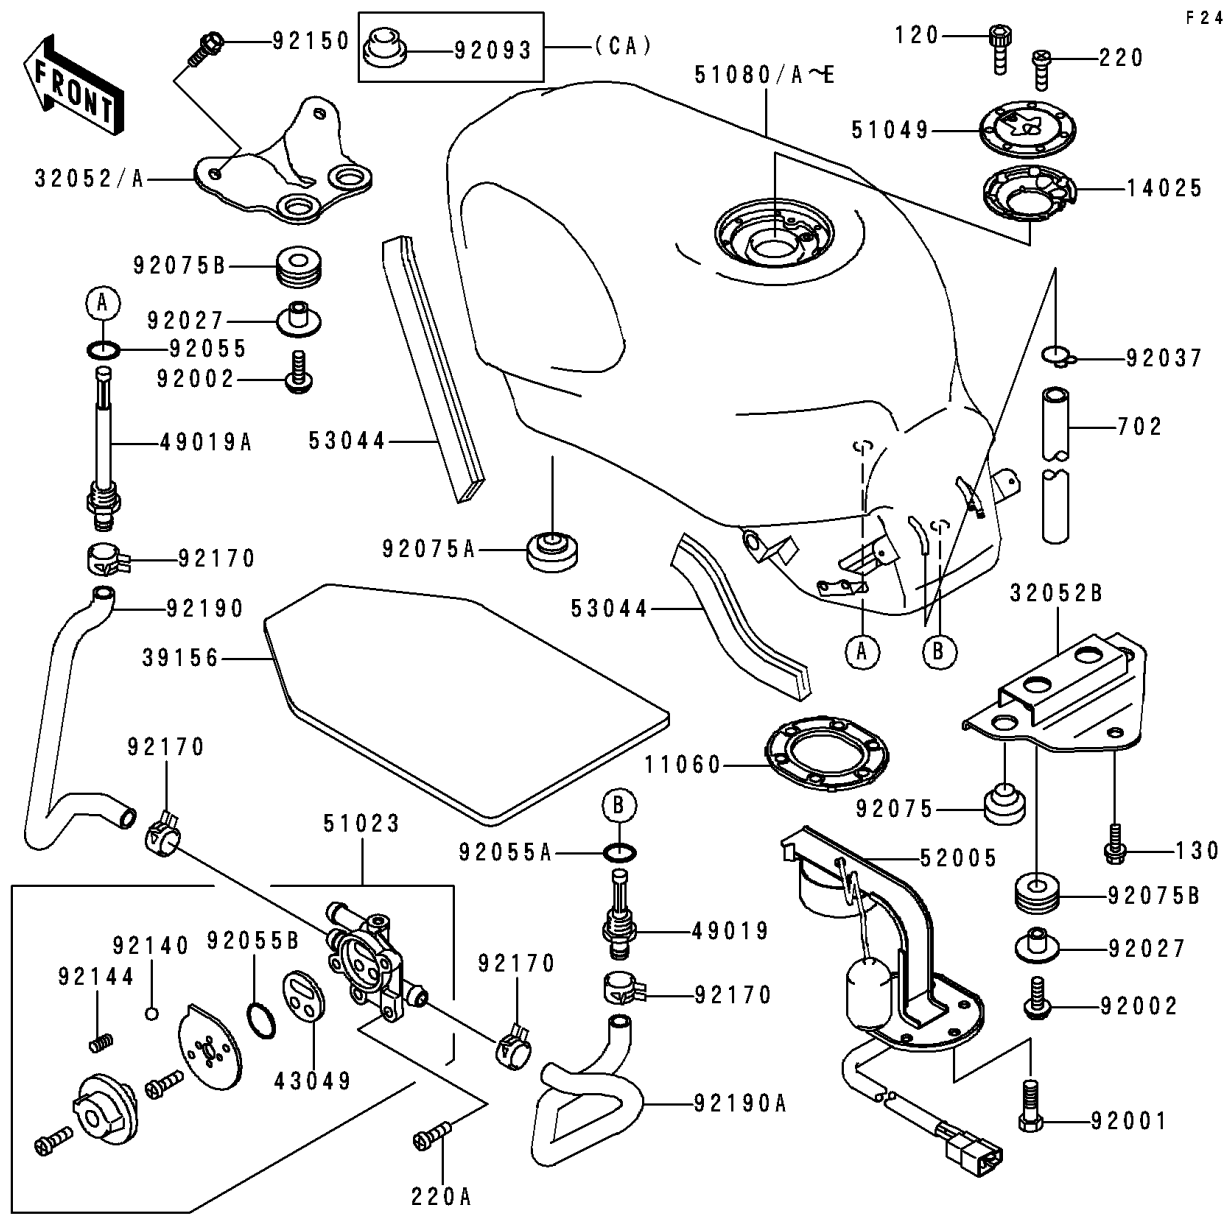

1997 Ninja® ZX™ -6 PARTS DIAGRAM

Fuel Tank(ZX600-E5)

F2410A

WD

WD

1997 Ninja® ZX™ -6 PARTS LIST

Fuel Tank(ZX600-E5)

ITEM NAME	PART NUMBER	QUANTITY
GASKET,FUEL GAUGE (Ref # 11060)	11060-1337	1
COVER,TANK CAP (Ref # 14025)	14025-1913	1
BRACKET-TANK,RR (Ref # 32052B)	32052-1363	1
PAD,FUEL TANK (Ref # 39156)	39156-1361	1
PACKING,TAP VALVE (Ref # 43049)	43049-1066	1
FILTER-FUEL (Ref # 49019)	49019-1070	1
FILTER-FUEL,"ON" (Ref # 49019A)	49019-1071	1
TAP-ASSY,FUEL (Ref # 51023)	51023-1192	1
CAP-TANK,FUEL (Ref # 51049)	51049-1091	1
BOLT-SOCKET (Ref # 120)	120S0512	7
BOLT-FLANGED,8X20 (Ref # 130)	130J0820	1
SCREW-PAN-CROS (Ref # 220)	220C0508	1
SCREW-PAN-CROS,6X8 (Ref # 220A)	220C0608	2
TUBE-RUBBER,7X10X600 (Ref # 702)	702A07600	1
GAUGE,FUEL (Ref # 52005)	52005-1105	1
TRIM (Ref # 53044)	53044-1137	3
BOLT,FUEL GAUGE (Ref # 92001)	92001-1069	6
BOLT,6X20 (Ref # 92002)	92002-1237	4
COLLAR,L=13.1 (Ref # 92027)	92027-251	4
CLAMP,TUBE (Ref # 92037)	92037-010	1
RING-O,ID=9.5 (Ref # 92055)	92055-1386	1
RING-O,11.5X1.5 (Ref # 92055A)	92055-1387	1
RING-O,TAP LEVER (Ref # 92055B)	92055-1419	1
DAMPER (Ref # 92075)	92075-015	2
DAMPER,SIDE STAND (Ref # 92075A)	92075-157	2
DAMPER (Ref # 92075B)	92075-1690	4
BALL,STAINLESS,5/32" (Ref # 92140)	92140-1051	1
SPRING,FUEL TAP KNOB (Ref # 92144)	92144-1212	1
BOLT,6X14 (Ref # 92150)	92150-1340	2