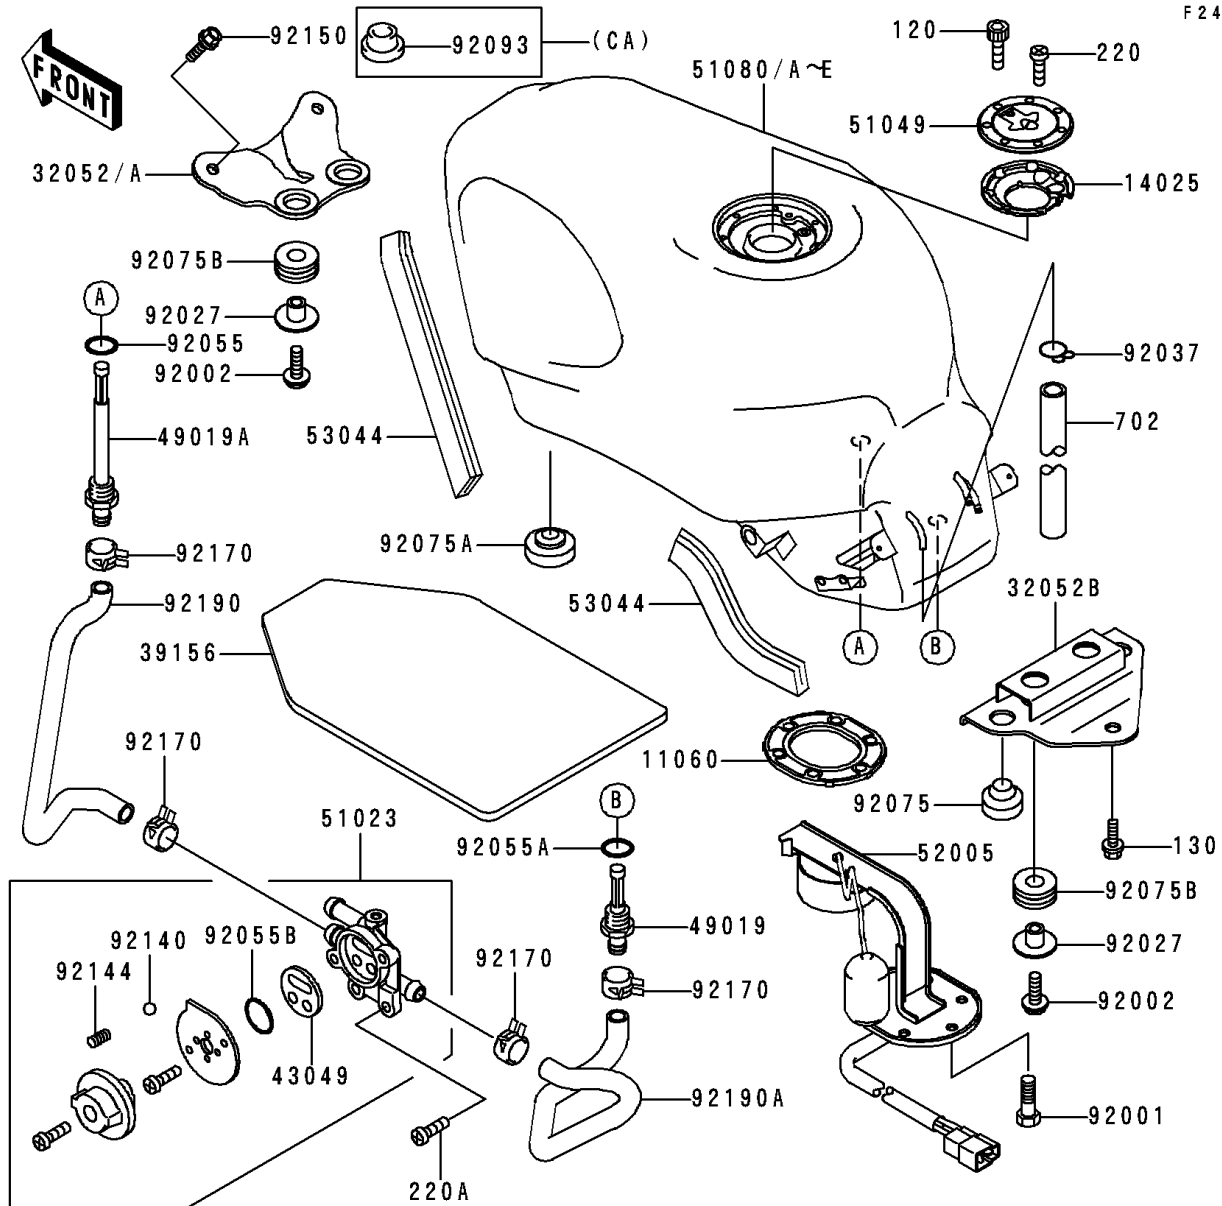

1998 Ninja® ZX™-6 PARTS DIAGRAM

Fuel Tank(ZX600-E6)

F2410B

WD