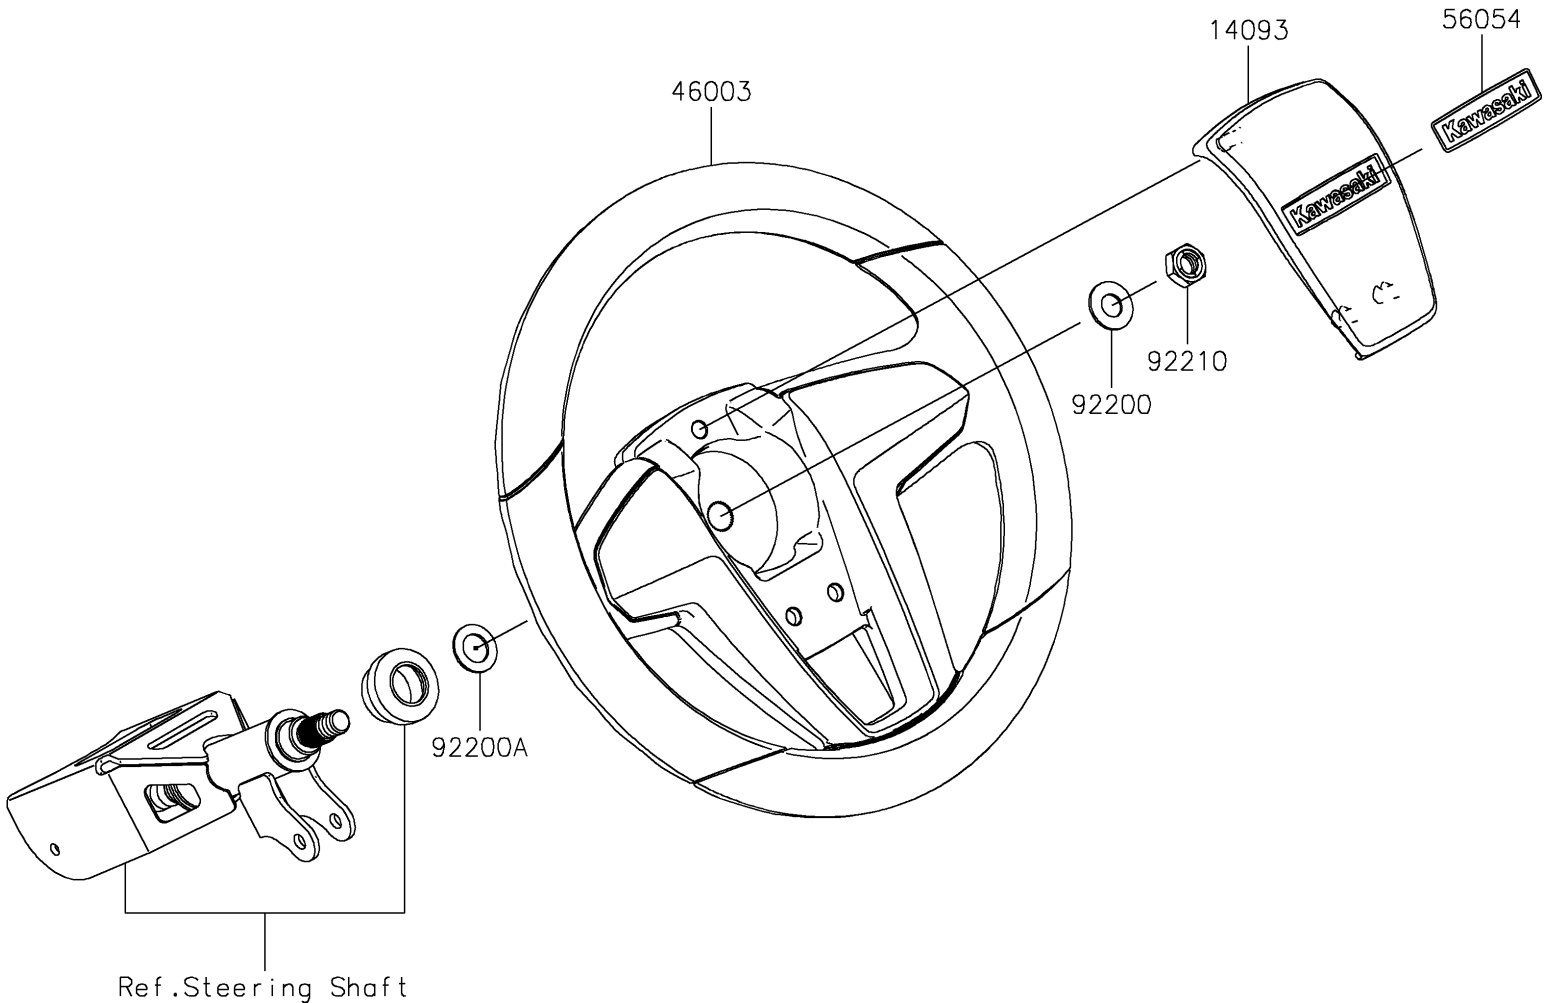

# 2025 MULE PRO-FX™ 820 EPS PARTS DIAGRAM

Steering Wheel

F2311

### Steering Wheel

ITEM NAME	PART NUMBER	QUANTITY
COVER,HORN SWITCH (Ref # 14093)	14093-1144	1
HANDLE (Ref # 46003)	46003-0808	1
MARK,CENTER LOGO,KAWASAKI (Ref # 56054)	56054-2907	1
WASHER,12.1X25X1.6 (Ref # 92200)	92200-0455	1
WASHER,15X25X1.6 (Ref # 92200A)	92200-0460	1
NUT,LOCK,12MM (Ref # 92210)	92210-1249	1