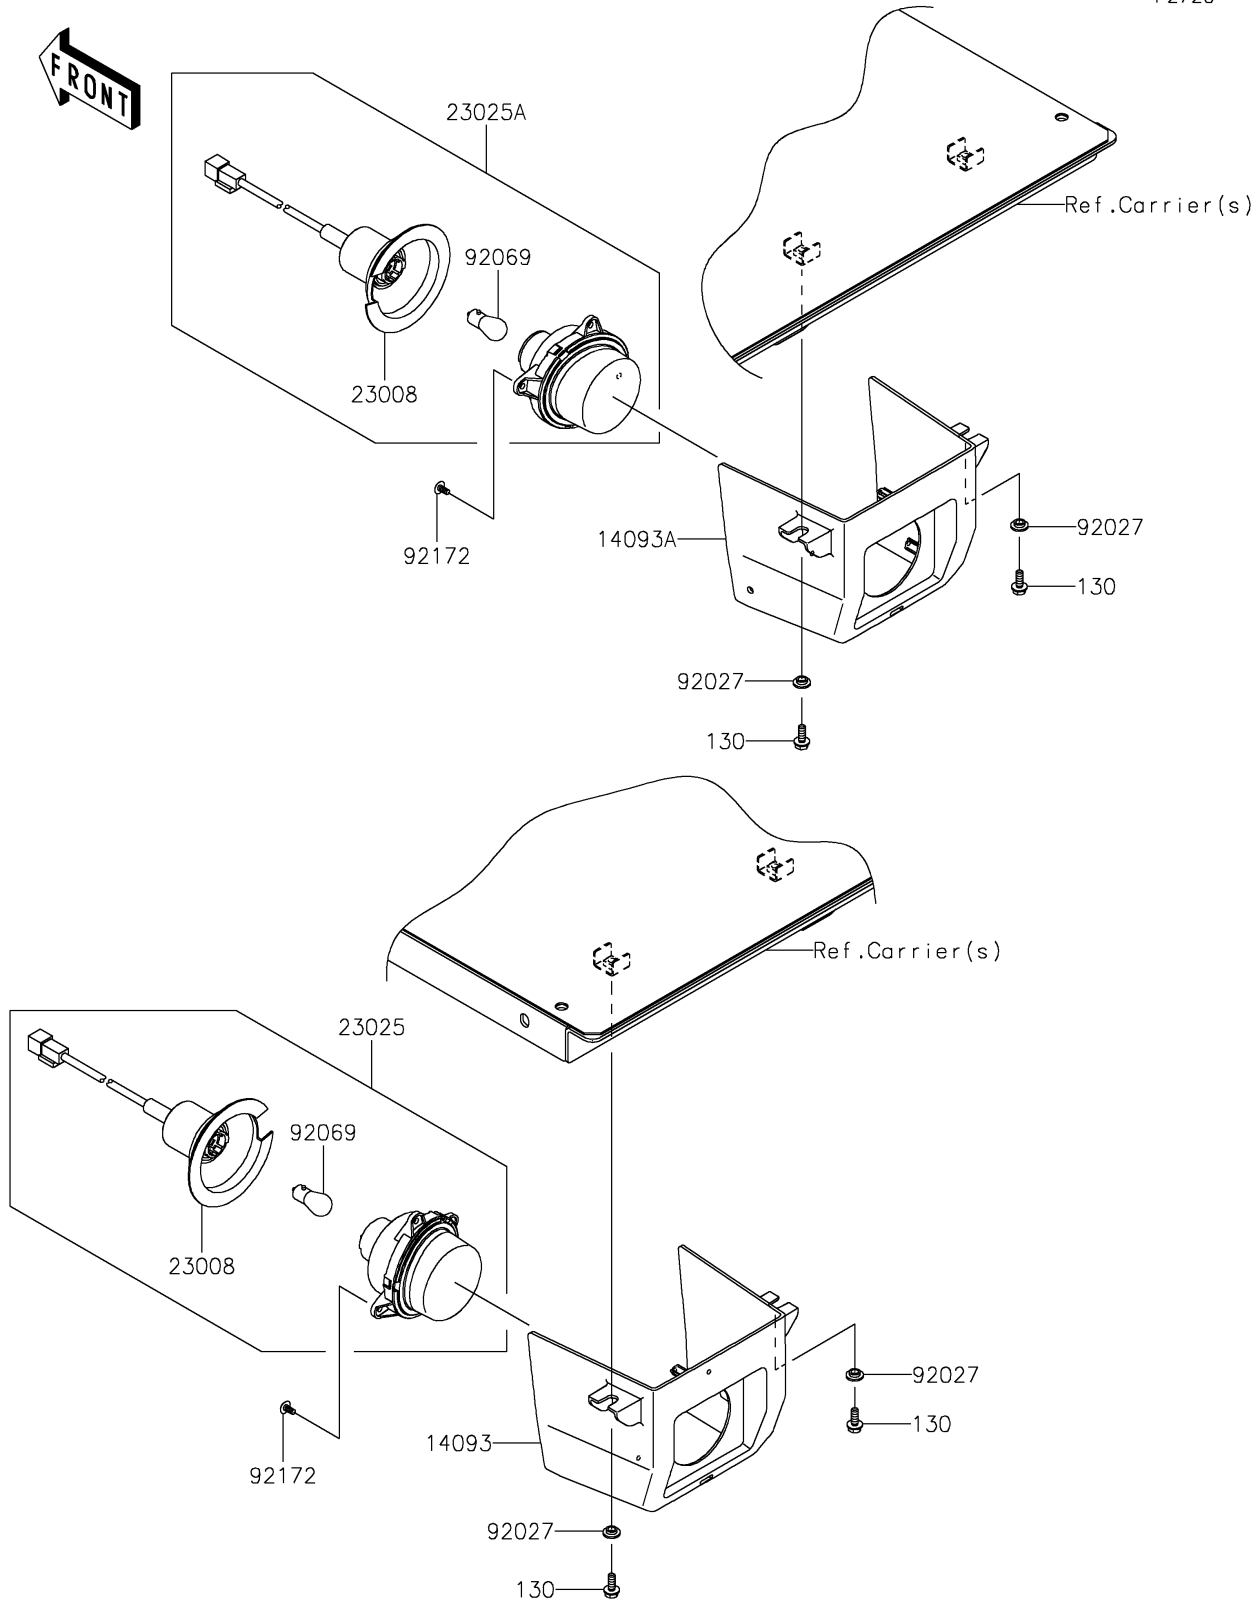

2025 Mule PRO-FX 820 EPS PARTS DIAGRAM

Taillight(s)

F2720

2025 Mule PRO-FX 820 EPS PARTS LIST

Taillight(s)

ITEM NAME	PART NUMBER	QUANTITY
COVER,TAIL LAMP,LH (Ref # 14093)	14093-0580	1
COVER,TAIL LAMP,RH (Ref # 14093A)	14093-0581	1
SOCKET-ASSY (Ref # 23008)	23008-0162	2
LAMP-TAIL,LH (Ref # 23025)	23025-0334	1
LAMP-TAIL,RH (Ref # 23025A)	23025-0341	1
COLLAR,L=4.6 (Ref # 92027)	92027-1168	4
BULB,12V 21/5W (Ref # 92069)	92069-0072	2
SCREW,TAPPING,5X10 (Ref # 92172)	92172-0262	6
BOLT-FLANGED,6X16 (Ref # 130)	130CA0616	4