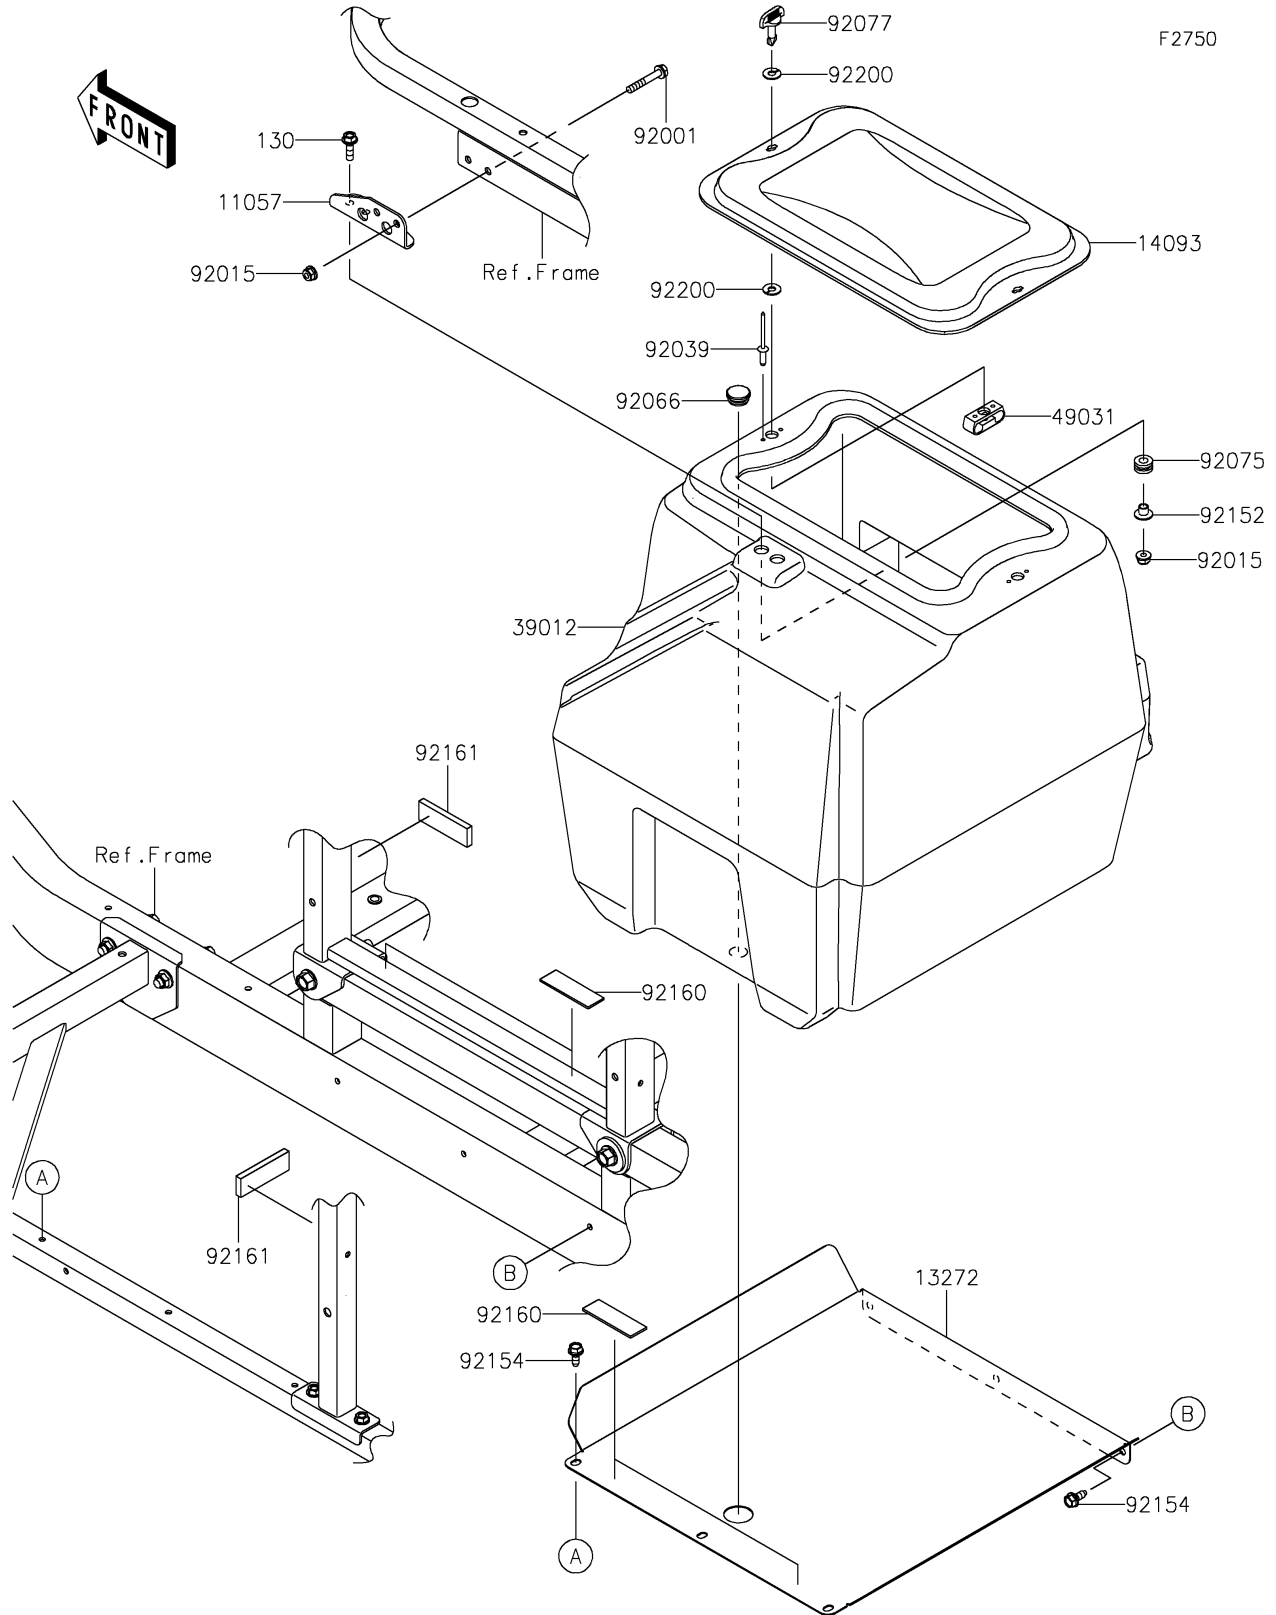

2025 Mule PRO-FX 820 EPS PARTS DIAGRAM

Other

2025 Mule PRO-FX 820 EPS PARTS LIST

Other

ITEM NAME	PART NUMBER	QUANTITY
BRACKET,TUB MOUNT (Ref # 11057)	11057-1503	1
PLATE,FLOOR BOTTOM (Ref # 13272)	13272-2205	1
COVER,STORAGE BOX (Ref # 14093)	14093-0523	1
CASE-STORAGE (Ref # 39012)	39012-0046	1
LATCH (Ref # 49031)	49031-0008	2
BOLT,FLANGED,6X38 (Ref # 92001)	92001-1105	2
NUT,LOCK,FLANGED,6MM (Ref # 92015)	92015-1603	4
RIVET,3.2X9.5 (Ref # 92039)	92039-0785	4
PLUG (Ref # 92066)	92066-1306	1
DAMPER (Ref # 92075)	92075-1912	2
KNOB (Ref # 92077)	92077-0030	2
COLLAR,6.3X8.3X9.2 (Ref # 92152)	92152-0237	2
BOLT,6X15.6 (Ref # 92154)	92154-1250	6
DAMPER (Ref # 92160)	92160-1075	4
DAMPER,20X60X6 (Ref # 92161)	92161-1874	2
WASHER (Ref # 92200)	92200-0503	4
BOLT-FLANGED,6X20 (Ref # 130)	130BA0620	2