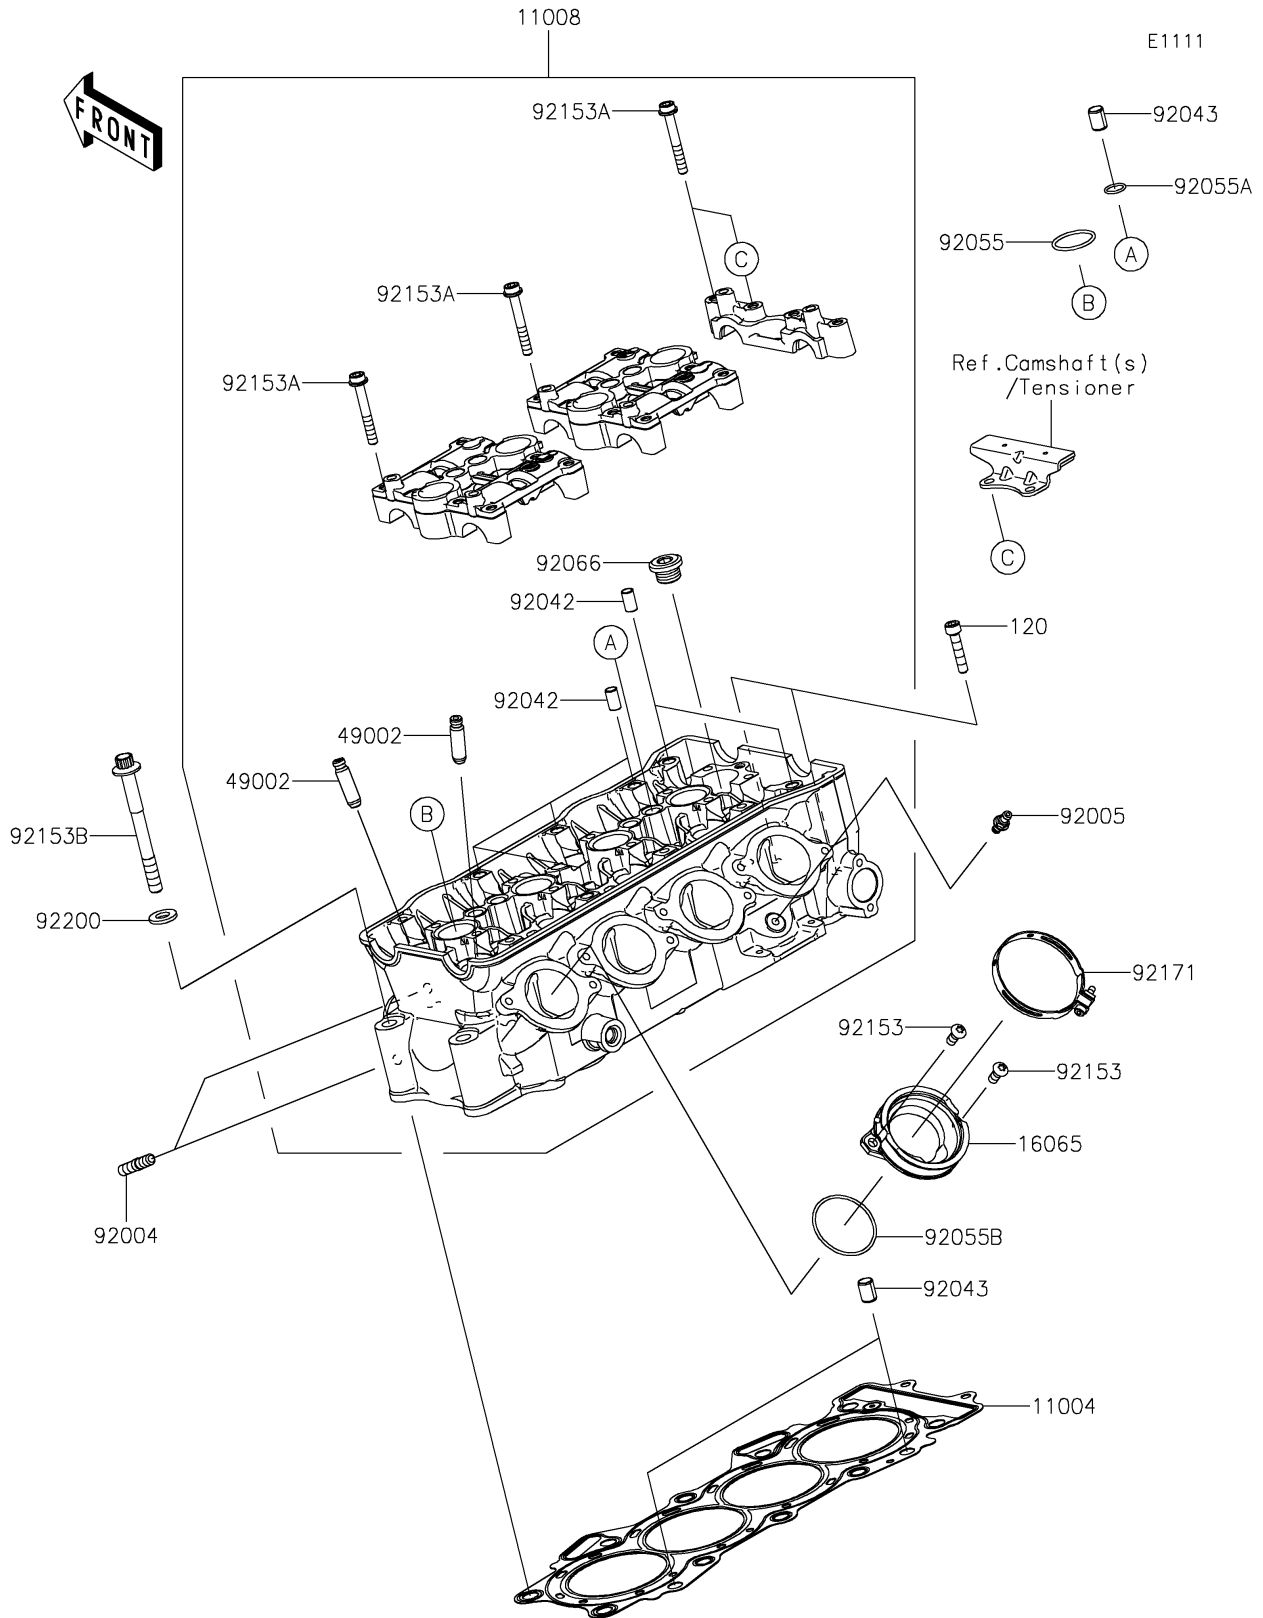

2024 NINJA® ZX™ -6R ABS PARTS DIAGRAM

Cylinder Head

2024 NINJA® ZX™ -6R ABS PARTS LIST

Cylinder Head

ITEM NAME	PART NUMBER	QUANTITY
GASKET-HEAD (Ref # 11004)	11004-0736	1
HEAD-COMP-CYLINDER (Ref # 11008)	11008-1522	1
HOLDER-CARBURETOR (Ref # 16065)	16065-0067	4
GUIDE-VALVE (Ref # 49002)	49002-1152	16
STUD (Ref # 92004)	92004-0050	8
FITTING (Ref # 92005)	92005-1273	1
PIN,DOWEL,6.3X8X14 (Ref # 92042)	92042-007	6
PIN,8.2X10X14 (Ref # 92043)	92043-1264	6
RING-O,25.5X2 (Ref # 92055)	92055-0074	4
RING-O,11.5X1.5 (Ref # 92055A)	92055-0133	4
RING-O,42X1.9 (Ref # 92055B)	92055-1536	4
PLUG,16X10 (Ref # 92066)	92066-0129	4
BOLT,TORX,6X14 (Ref # 92153)	92153-0406	8
BOLT,SOCKET,6X45 (Ref # 92153A)	92153-0656	20
BOLT,FLANGED,9X90 (Ref # 92153B)	92153-1610	10
CLAMP,60MM (Ref # 92171)	92171-0729	4
WASHER,9.2X19X2.3 (Ref # 92200)	92200-0193	10
BOLT-SOCKET,6X30 (Ref # 120)	120CD0630	2