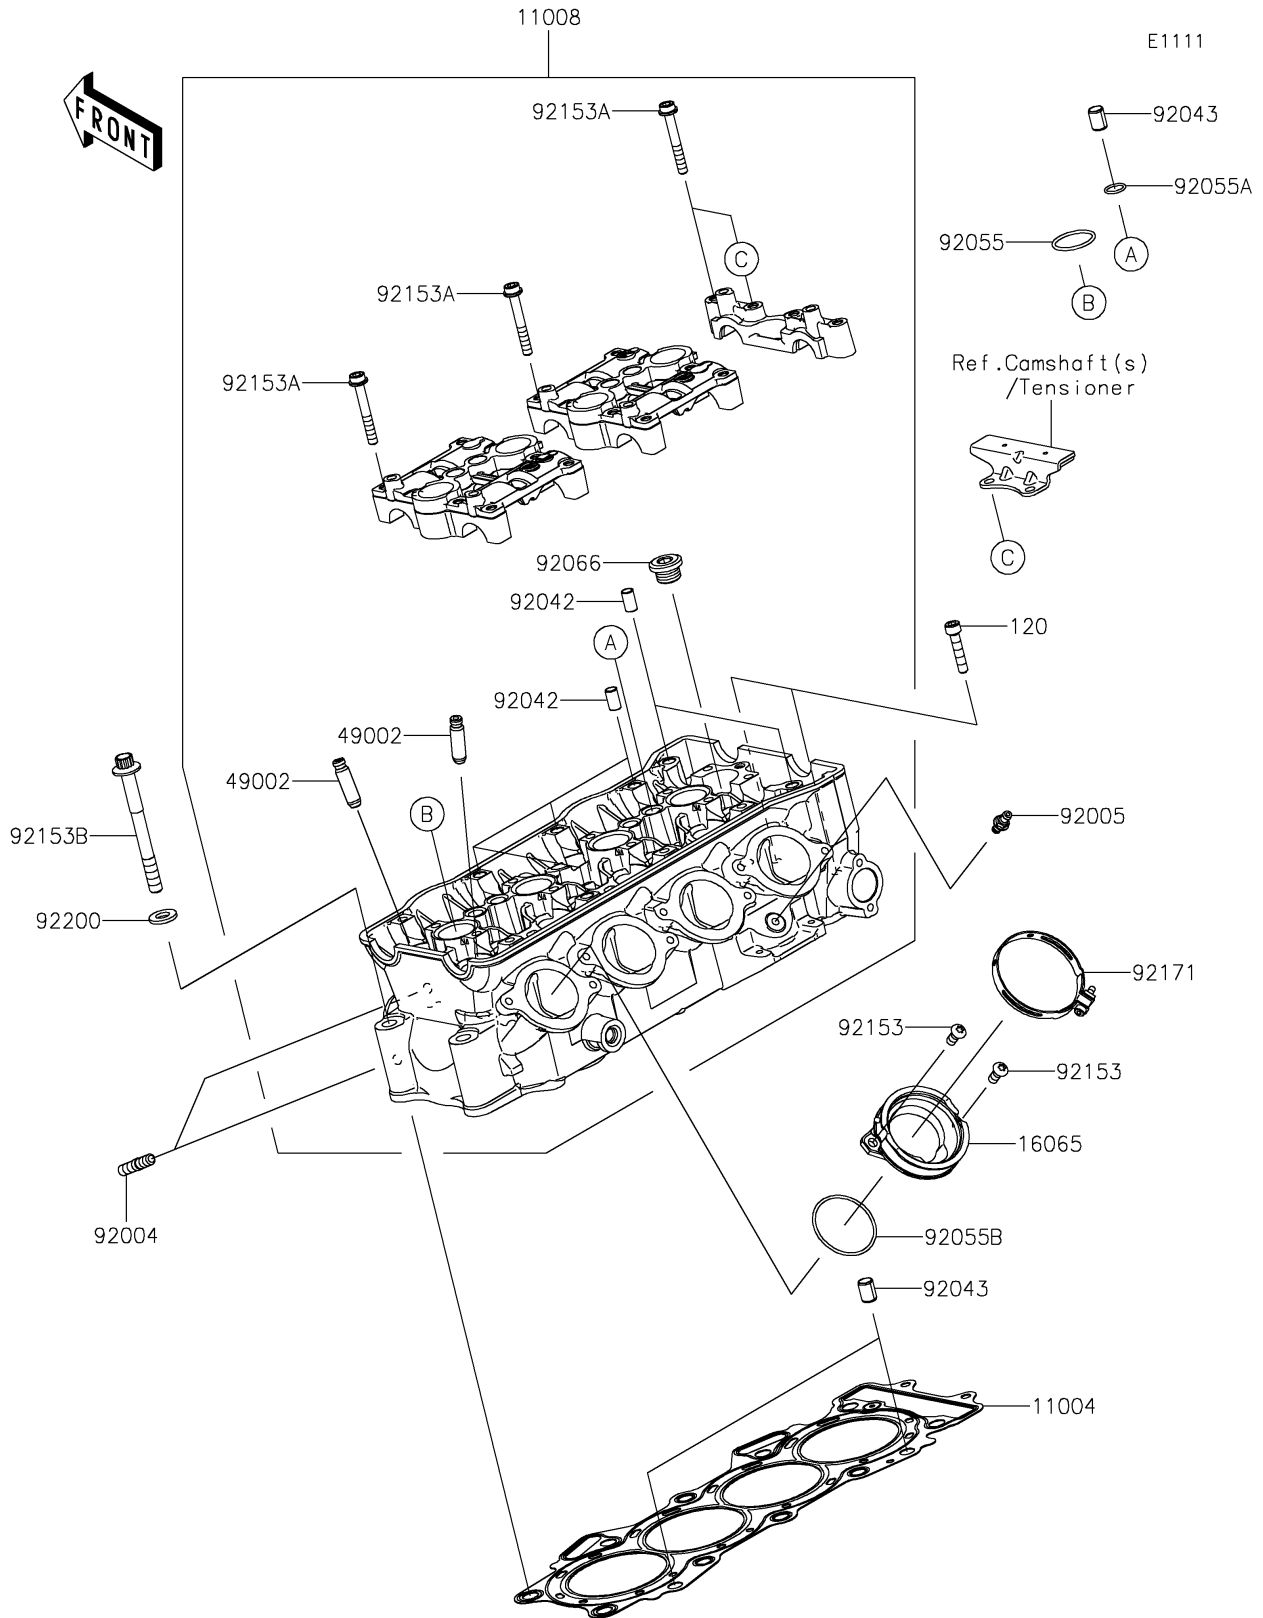

2025 NINJA® ZX™ -6R ABS PARTS DIAGRAM

Cylinder Head

2025 NINJA® ZX™ -6R ABS PARTS LIST

Cylinder Head

ITEM NAME	PART NUMBER	QUANTITY
GASKET-HEAD (Ref # 11004)	11004-0736	1
HEAD-COMP-CYLINDER (Ref # 11008)	11008-1522	1
HOLDER-CARBURETOR (Ref # 16065)	16065-0067	4
GUIDE-VALVE (Ref # 49002)	49002-1152	16
STUD (Ref # 92004)	92004-0050	8
FITTING (Ref # 92005)	92005-1273	1
PIN,DOWEL,6.3X8X14 (Ref # 92042)	92042-007	6
PIN,8.2X10X14 (Ref # 92043)	92043-1264	6
RING-O,25.5X2 (Ref # 92055)	92055-0074	4
RING-O,11.5X1.5 (Ref # 92055A)	92055-0133	4
RING-O,42X1.9 (Ref # 92055B)	92055-1536	4
PLUG,16X10 (Ref # 92066)	92066-0129	4
BOLT,TORX,6X14 (Ref # 92153)	92153-0406	8
BOLT,SOCKET,6X45 (Ref # 92153A)	92153-0656	20
BOLT,FLANGED,9X90 (Ref # 92153B)	92153-1610	10
CLAMP,60MM (Ref # 92171)	92171-0729	4
WASHER,9.2X19X2.3 (Ref # 92200)	92200-0193	10
BOLT-SOCKET,6X30 (Ref # 120)	120CD0630	2