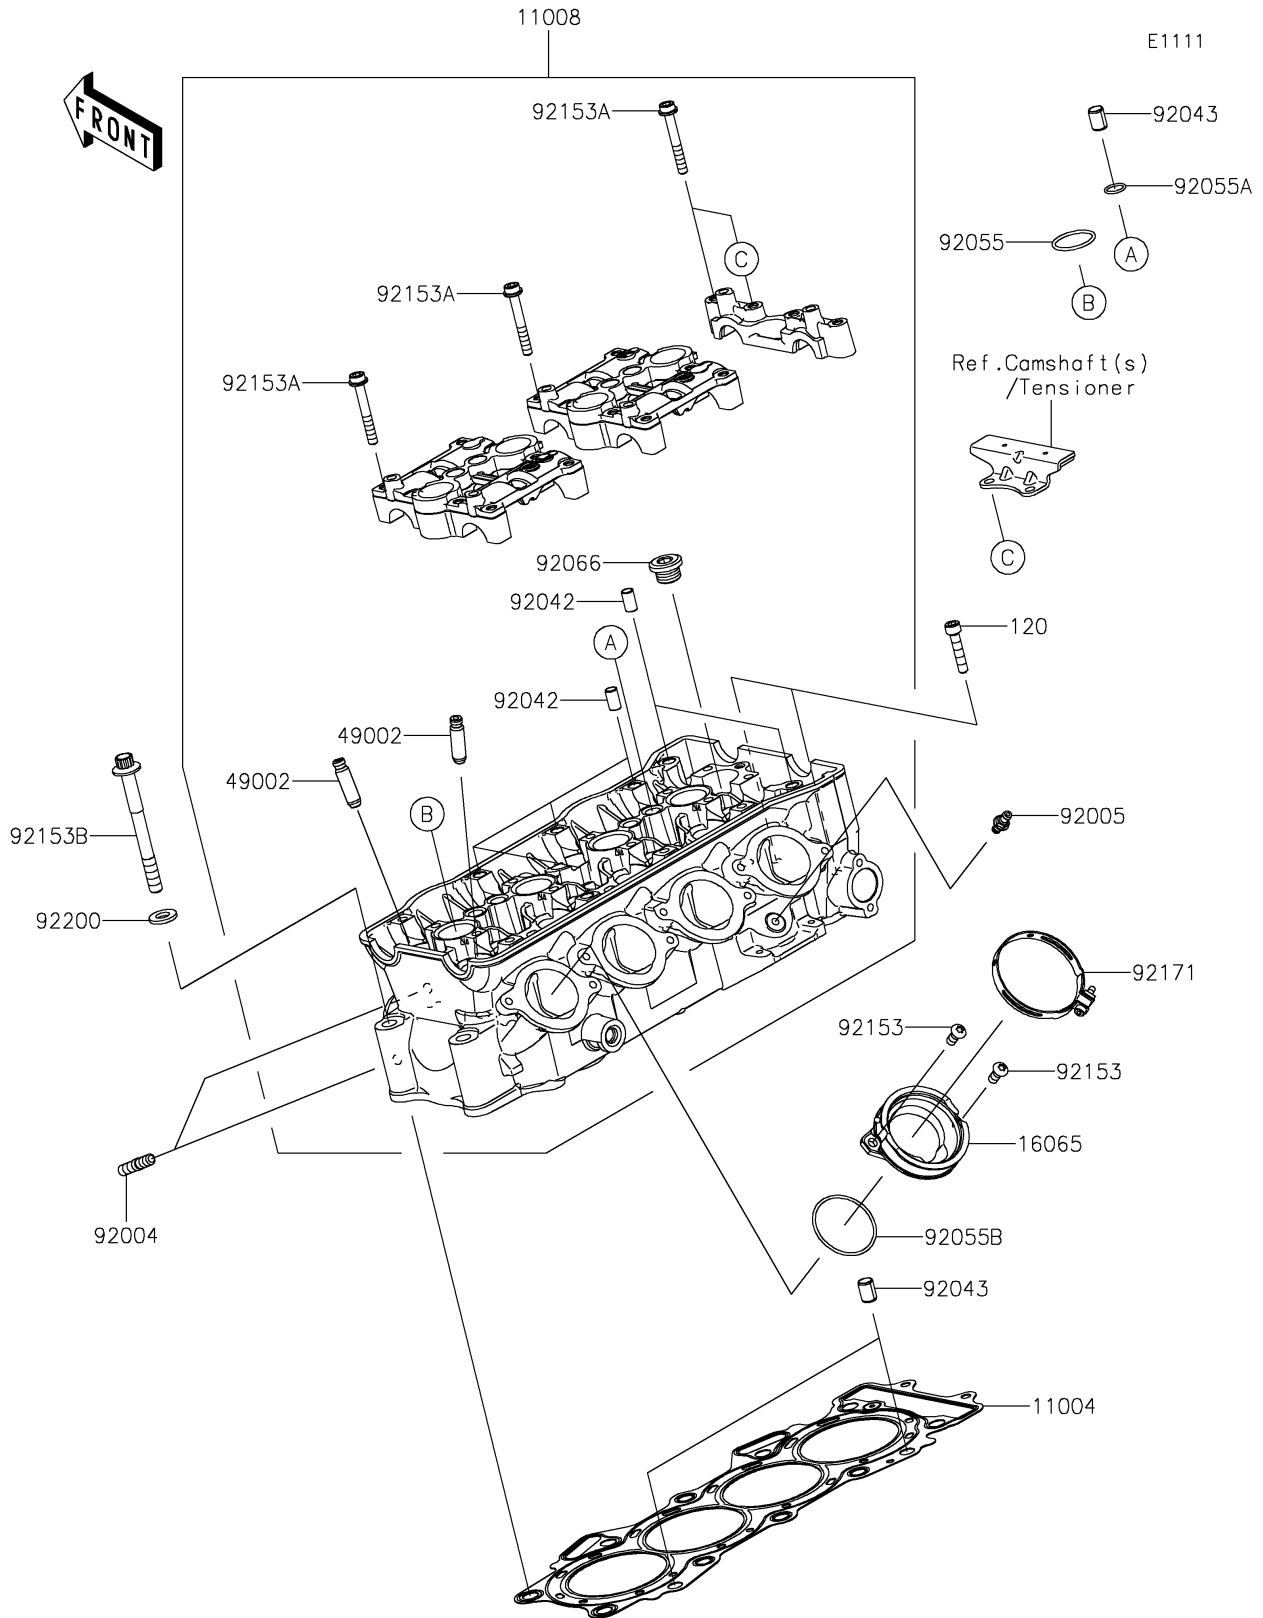

2025 Ninja ZX-6R ABS PARTS DIAGRAM

Cylinder Head

2025 Ninja ZX-6R ABS PARTS LIST

Cylinder Head

ITEM NAME	PART NUMBER	QUANTITY
GASKET-HEAD (Ref # 11004)	11004-0736	1
HEAD-COMP-CYLINDER (Ref # 11008)	11008-1522	1
HOLDER-CARBURETOR (Ref # 16065)	16065-0067	4
GUIDE-VALVE (Ref # 49002)	49002-1152	16
STUD (Ref # 92004)	92004-0050	8
FITTING (Ref # 92005)	92005-1273	1
PIN,DOWEL,6.3X8X14 (Ref # 92042)	92042-007	6
PIN,8.2X10X14 (Ref # 92043)	92043-1264	6
RING-O,25.5X2 (Ref # 92055)	92055-0074	4
RING-O,11.5X1.5 (Ref # 92055A)	92055-0133	4
RING-O,42X1.9 (Ref # 92055B)	92055-1536	4
PLUG,16X10 (Ref # 92066)	92066-0129	4
BOLT,TORX,6X14 (Ref # 92153)	92153-0406	8
BOLT,SOCKET,6X45 (Ref # 92153A)	92153-0656	20
BOLT,FLANGED,9X90 (Ref # 92153B)	92153-1610	10
CLAMP,60MM (Ref # 92171)	92171-0729	4
WASHER,9.2X19X2.3 (Ref # 92200)	92200-0193	10
BOLT-SOCKET,6X30 (Ref # 120)	120CD0630	2