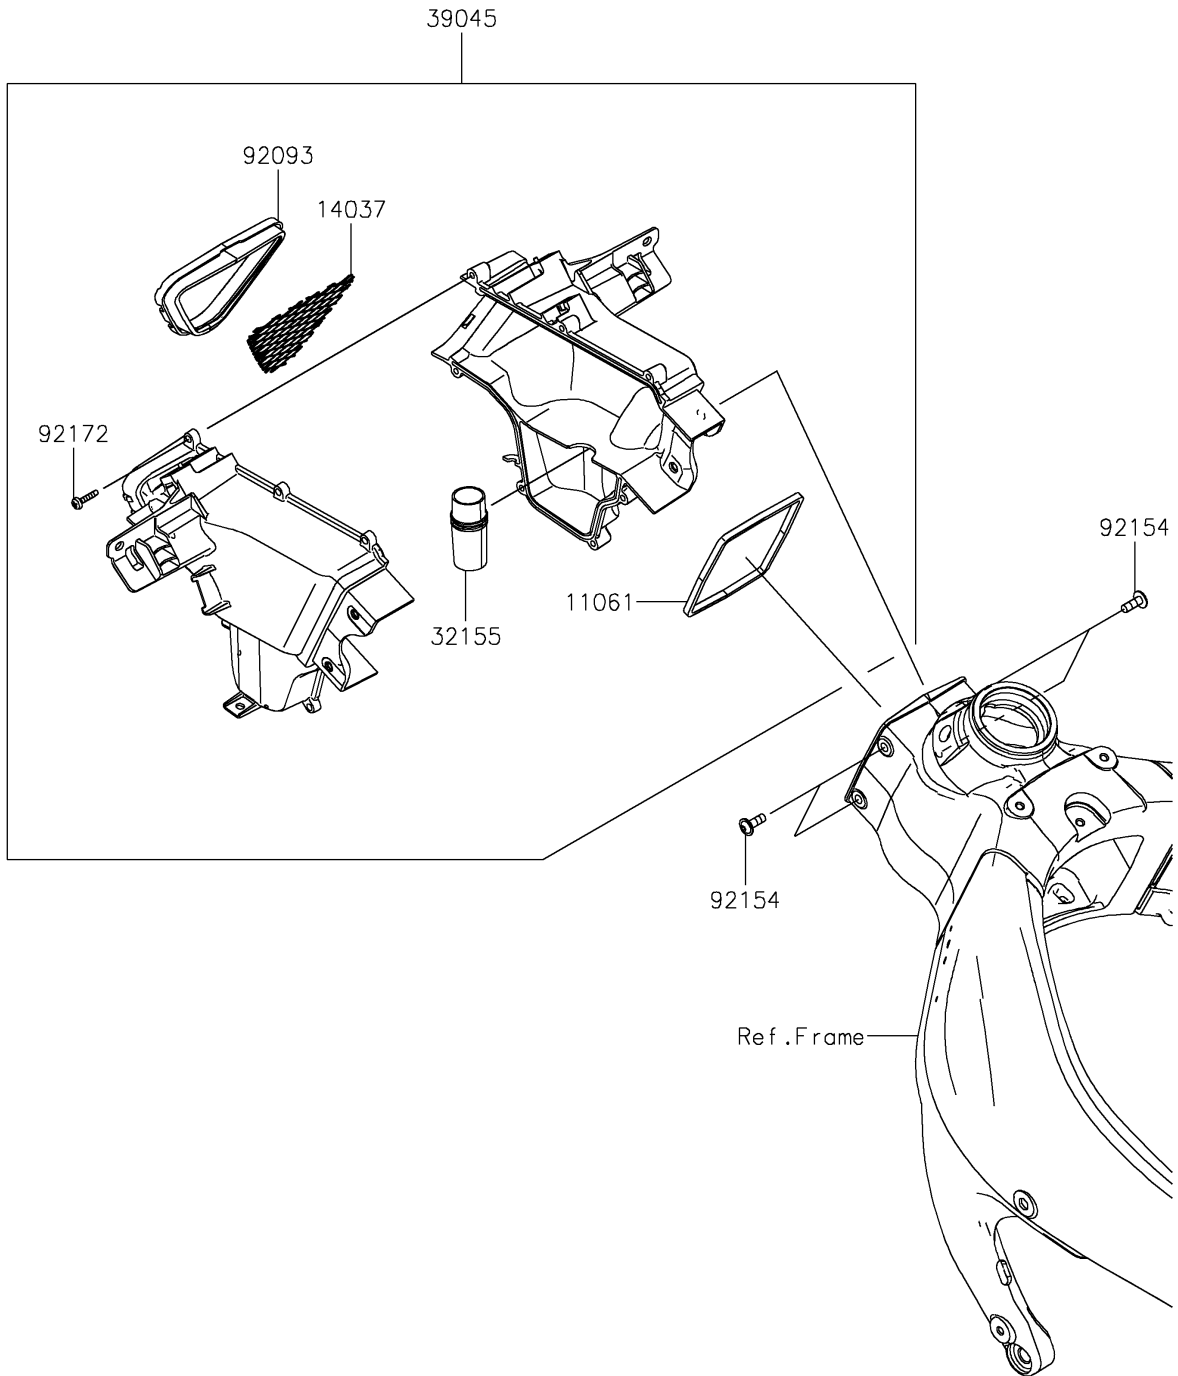

2024 NINJA® ZX™-6R ABS PARTS DIAGRAM

Air Duct

E1131

2024 NINJA® ZX™-6R ABS PARTS LIST

Air Duct

ITEM NAME	PART NUMBER	QUANTITY
GASKET (Ref # 11061)	11061-0825	1
SCREEN (Ref # 14037)	14037-0796	1
PIPE (Ref # 32155)	32155-1275	1
DUCT-ASSY, RAM AIR (Ref # 39045)	39045-0059	1
SEAL (Ref # 92093)	92093-0724	1
BOLT, FLANGED, BUTTON, 6X18 (Ref # 92154)	92154-1882	4
SCREW, TAPPING, 5X20 (Ref # 92172)	92172-0009	7