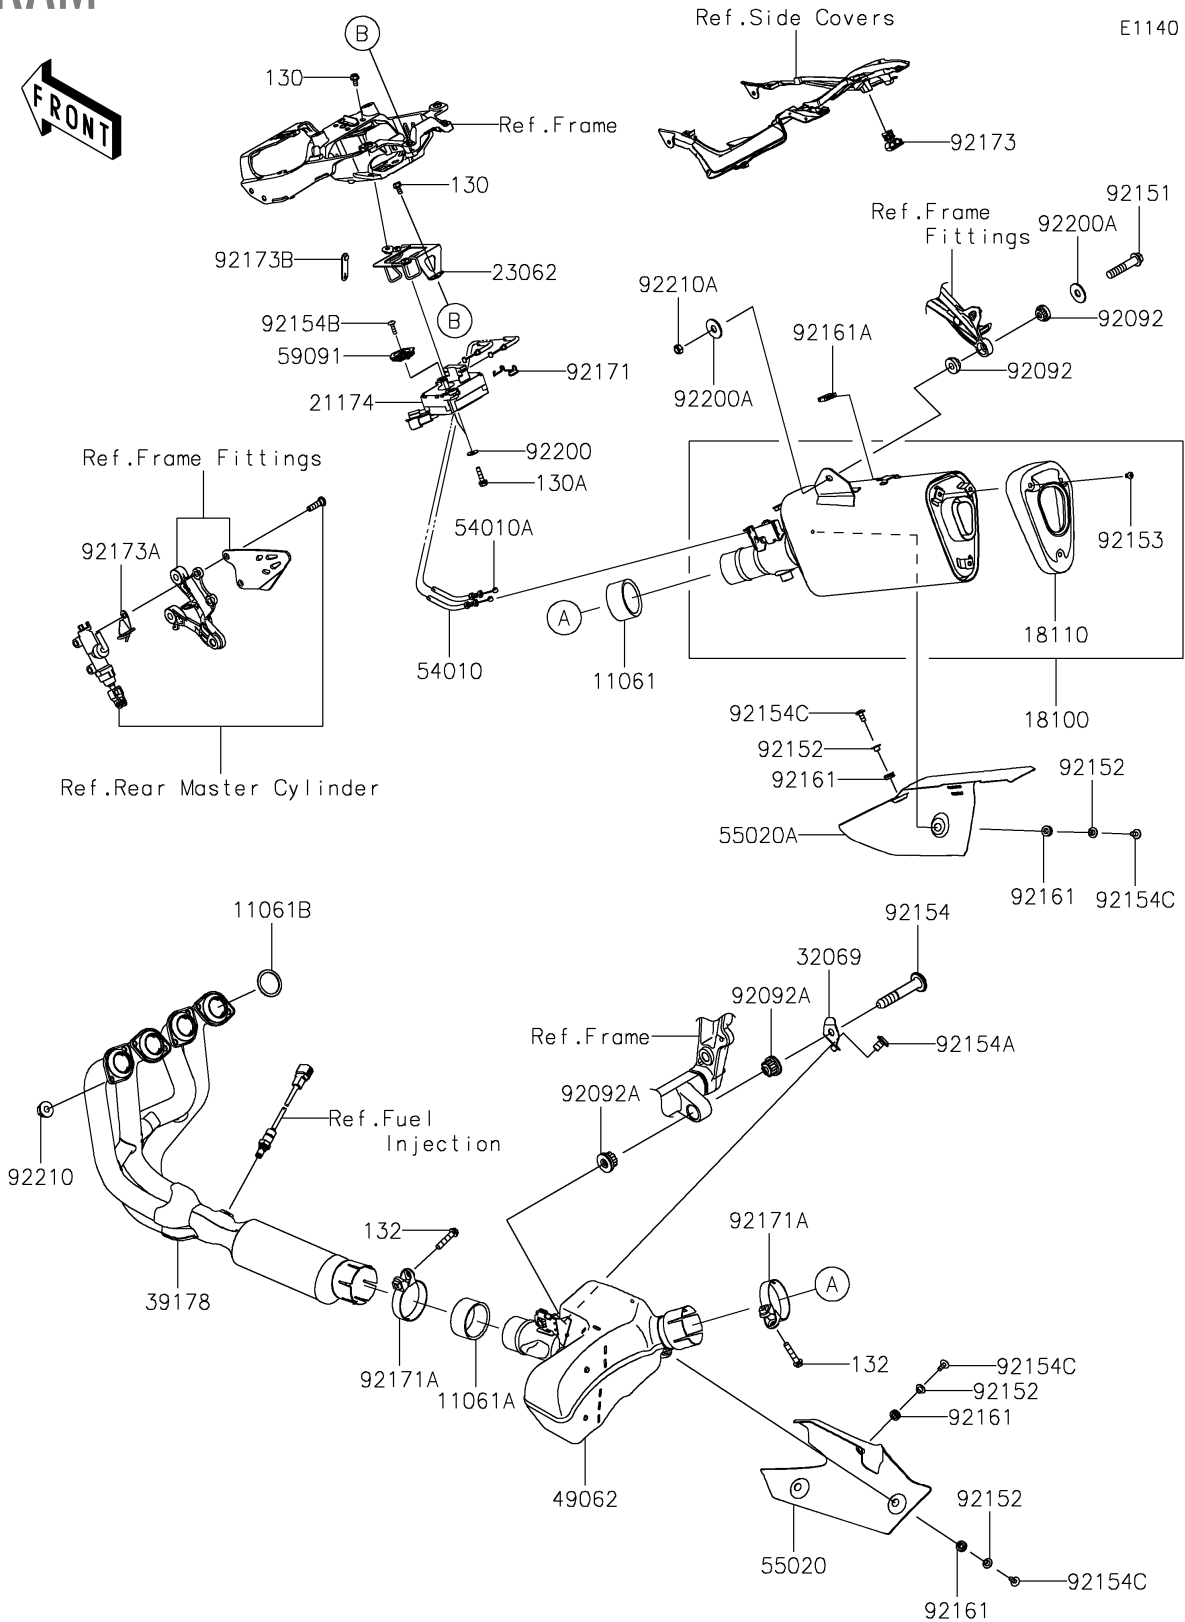

2024 NINJA® ZX™-6R 40th ANNIVERSARY EDITION ABS PARTS DIAGRAM

2024 NINJA® ZX™ -6R 40th ANNIVERSARY EDITION ABS PARTS LIST

Muffler(s)

ITEM NAME	PART NUMBER	QUANTITY
GASKET,50.8X62X30 (Ref # 11061)	11061-0447	1
GASKET,54X62X30 (Ref # 11061A)	11061-0448	1
GASKET,EXHAUST PIPE (Ref # 11061B)	11061-1387	4
BODY-ASSY-MUFFLER (Ref # 18100)	18100-0632	1
BODY END-MUFFLER (Ref # 18110)	18110-0250	1
MOTOR-ELECTRIC (Ref # 21174)	21174-0009	1
BRACKET-COMP,ACTUATOR (Ref # 23062)	23062-1155	1
BRACKET-MUFFLER (Ref # 32069)	32069-0936	1
MANIFOLD-COMP-EXHAUST (Ref # 39178)	39178-0452	1
PIPE-COMP-EXHAUST (Ref # 49062)	49062-0749	1
CABLE,CLOSE (Ref # 54010)	54010-0659	1
CABLE,OPEN (Ref # 54010A)	54010-0660	1
GUARD,CHAMBER (Ref # 55020)	55020-2433	1
GUARD,SILENCER (Ref # 55020A)	55020-2434	1
PULLEY (Ref # 59091)	59091-0007	1
BUSHING-RUBBER (Ref # 92092)	92092-0018	2
BUSHING-RUBBER (Ref # 92092A)	92092-1081	2
BOLT,FLANGED,8X40 (Ref # 92151)	92151-1532	1
COLLAR,6.3X8.3X16 (Ref # 92152)	92152-0286	5
BOLT,6X8 (Ref # 92153)	92153-0578	3
BOLT,SOCKET,10X61 (Ref # 92154)	92154-0125	1
BOLT,SOCKET,10X16 (Ref # 92154A)	92154-0126	1
BOLT,TORX,5X18 (Ref # 92154B)	92154-0217	1
BOLT,SOCKET,6X14 (Ref # 92154C)	92154-0907	5
DAMPER (Ref # 92161)	92161-0308	5
DAMPER (Ref # 92161A)	92161-1228	1
CLAMP (Ref # 92171)	92171-0292	1
CLAMP,64.5MM (Ref # 92171A)	92171-1668	2
CLAMP,CLIP (Ref # 92173)	92173-0799	1

2024 NINJA® ZX™ -6R 40th ANNIVERSARY EDITION ABS PARTS LIST

Muffler(s)

ITEM NAME	PART NUMBER	QUANTITY
CLAMP (Ref # 92173A)	92173-1053	1
CLAMP,RUBBER PLATE (Ref # 92173B)	92173-1229	1
WASHER (Ref # 92200)	92200-0078	2
WASHER,8.0X22.0X1.5 (Ref # 92200A)	92200-0174	2
NUT,8MM (Ref # 92210)	92210-0076	8
NUT,8MM (Ref # 92210A)	92210-0173	1
BOLT-FLANGED,6X12 (Ref # 130)	130BA0612	2
BOLT-FLANGED,6X25 (Ref # 130A)	130BA0625	2
BOLT-FLANGED-SMALL,8X40 (Ref # 132)	132BC0840	2