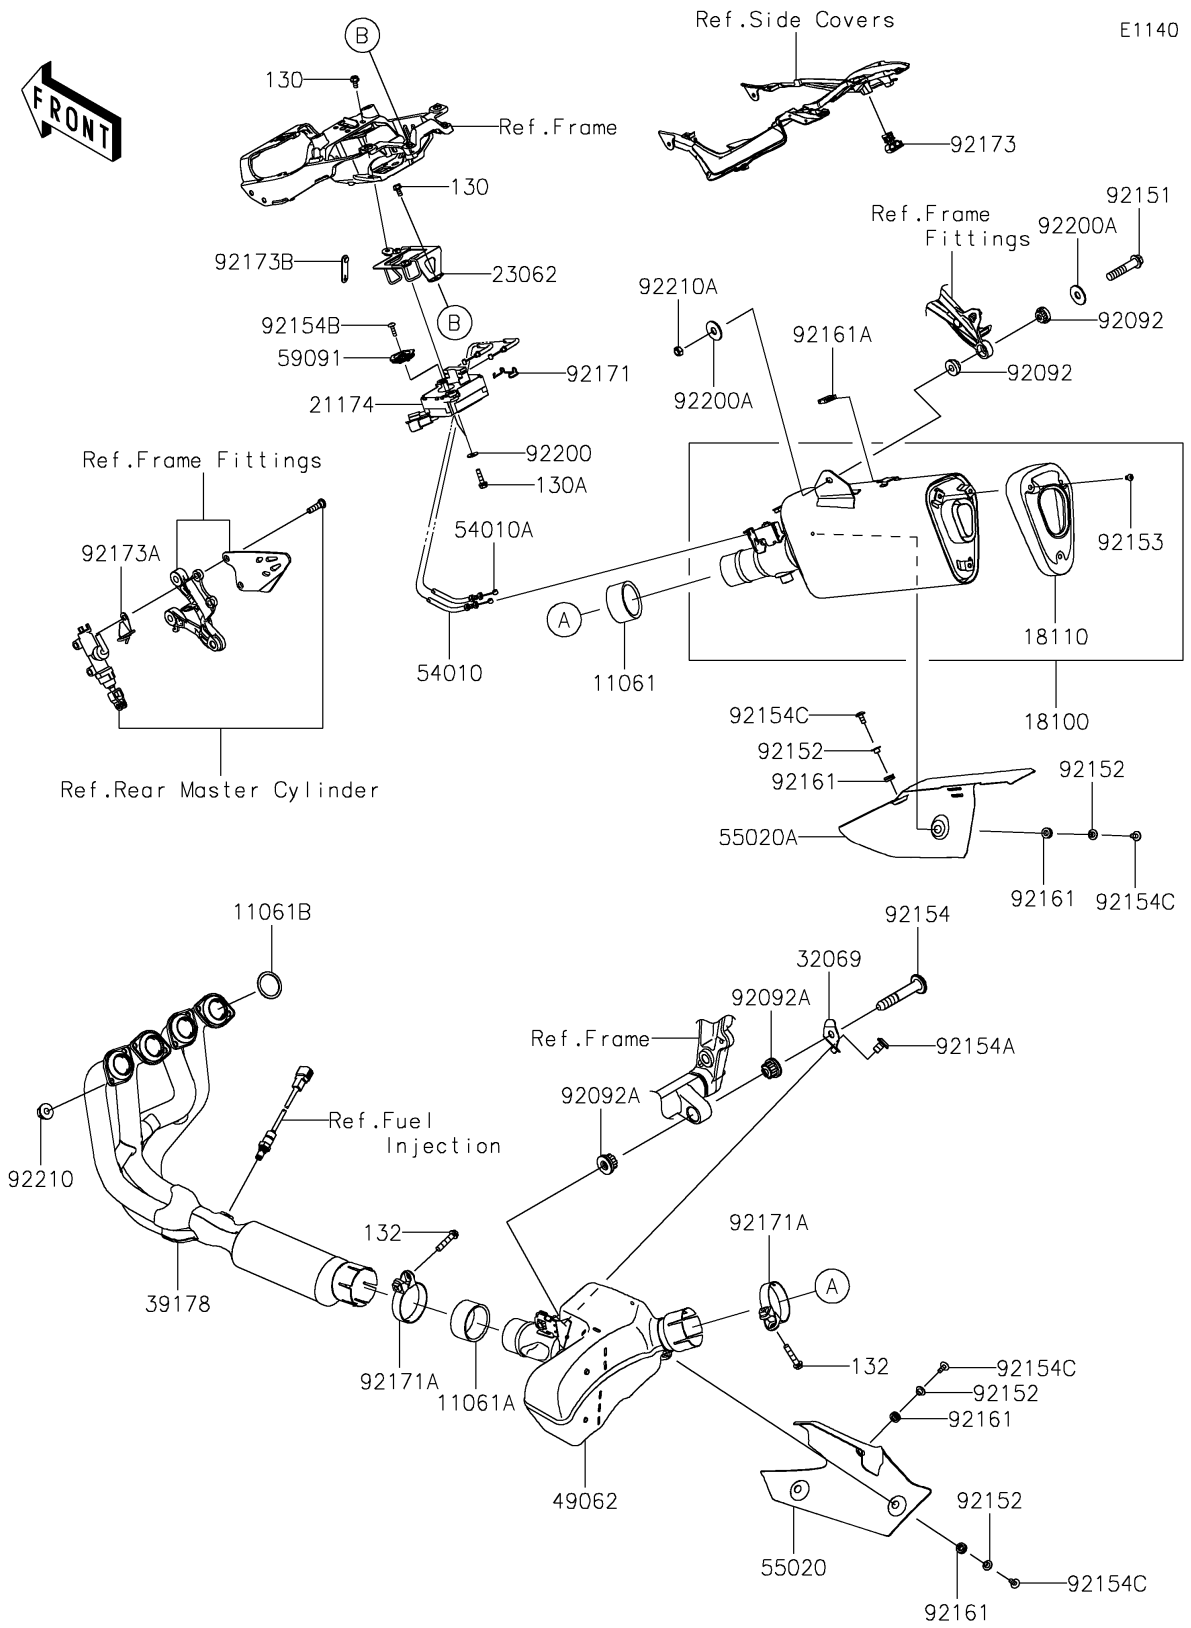

# 2025 Ninja ZX-6R ABS PARTS DIAGRAM

Muffler(s)

## 2025 Ninja ZX-6R ABS PARTS LIST

### Muffler(s)

ITEM NAME	PART NUMBER	QUANTITY
GASKET,50.8X62X30 (Ref # 11061)	11061-0447	1
GASKET,54X62X30 (Ref # 11061A)	11061-0448	1
GASKET,EXHAUST PIPE (Ref # 11061B)	11061-1387	4
BODY-ASSY-MUFFLER (Ref # 18100)	18100-0632	1
BODY END-MUFFLER (Ref # 18110)	18110-0250	1
MOTOR-ELECTRIC (Ref # 21174)	21174-0009	1
BRACKET-COMP,ACTUATOR (Ref # 23062)	23062-1155	1
BRACKET-MUFFLER (Ref # 32069)	32069-0936	1
MANIFOLD-COMP-EXHAUST (Ref # 39178)	39178-0452	1
PIPE-COMP-EXHAUST (Ref # 49062)	49062-0749	1
CABLE,CLOSE (Ref # 54010)	54010-0659	1
CABLE,OPEN (Ref # 54010A)	54010-0660	1
GUARD,CHAMBER (Ref # 55020)	55020-2433	1
GUARD,SILENCER (Ref # 55020A)	55020-2434	1
PULLEY (Ref # 59091)	59091-0007	1
BUSHING-RUBBER (Ref # 92092)	92092-0018	2
BUSHING-RUBBER (Ref # 92092A)	92092-1081	2
BOLT,FLANGED,8X40 (Ref # 92151)	92151-1532	1
COLLAR,6.3X8.3X16 (Ref # 92152)	92152-0286	5
BOLT,6X8 (Ref # 92153)	92153-0578	3
BOLT,SOCKET,10X61 (Ref # 92154)	92154-0125	1
BOLT,SOCKET,10X16 (Ref # 92154A)	92154-0126	1
BOLT,TORX,5X18 (Ref # 92154B)	92154-0217	1
BOLT,SOCKET,6X14 (Ref # 92154C)	92154-0907	5
DAMPER (Ref # 92161)	92161-0308	5
DAMPER (Ref # 92161A)	92161-1228	1
CLAMP (Ref # 92171)	92171-0292	1
CLAMP,64.5MM (Ref # 92171A)	92171-1668	2
CLAMP,CLIP (Ref # 92173)	92173-0799	1

## 2025 Ninja ZX-6R ABS PARTS LIST

Muffler(s)

ITEM NAME	PART NUMBER	QUANTITY
CLAMP (Ref # 92173A)	92173-1053	1
CLAMP,RUBBER PLATE (Ref # 92173B)	92173-1229	1
WASHER (Ref # 92200)	92200-0078	2
WASHER,8.0X22.0X1.5 (Ref # 92200A)	92200-0174	2
NUT,8MM (Ref # 92210)	92210-0076	8
NUT,8MM (Ref # 92210A)	92210-0173	1
BOLT-FLANGED,6X12 (Ref # 130)	130BA0612	2
BOLT-FLANGED,6X25 (Ref # 130A)	130BA0625	2
BOLT-FLANGED-SMALL,8X40 (Ref # 132)	132BC0840	2