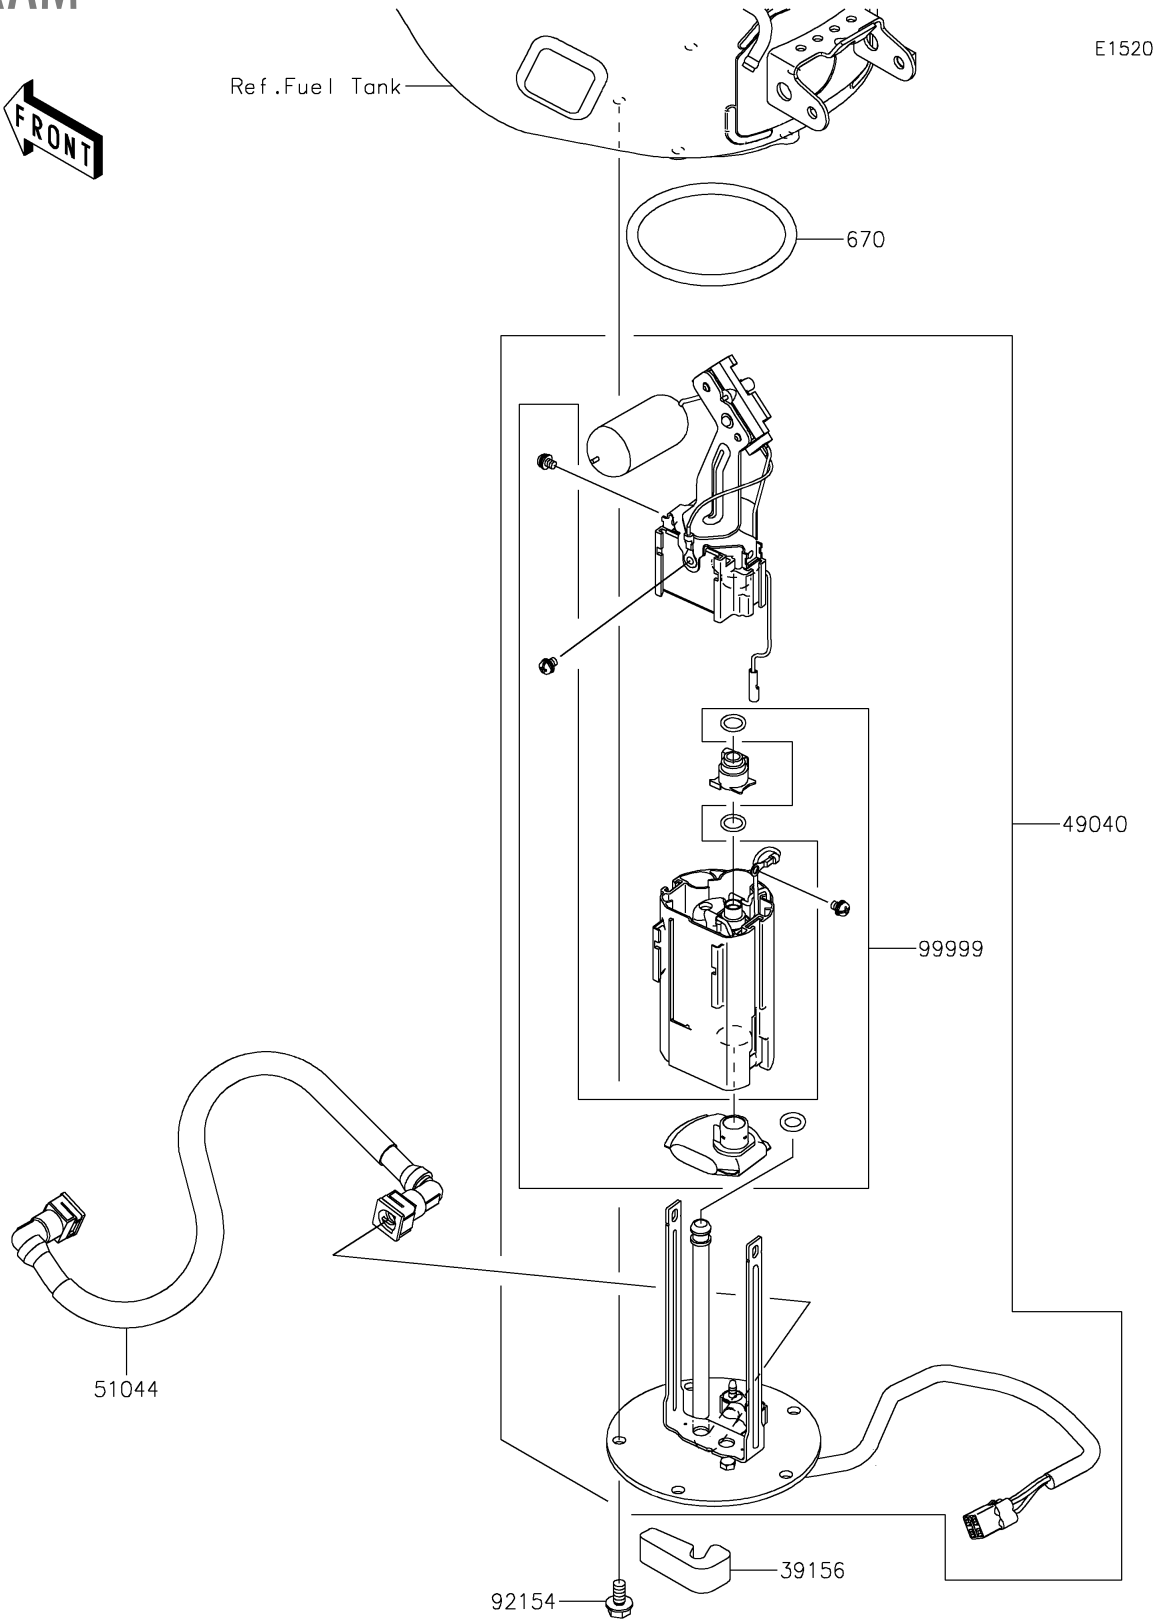

# 2024 NINJA® ZX™-6R 40th ANNIVERSARY EDITION ABS PARTS DIAGRAM

# 2024 NINJA® ZX™-6R 40th ANNIVERSARY EDITION ABS PARTS LIST

## Fuel Pump

ITEM NAME	PART NUMBER	QUANTITY
PAD,FUEL PUMP (Ref # 39156)	39156-0991	1
PUMP-FUEL (Ref # 49040)	49040-0779	1
TUBE-ASSY,FUEL (Ref # 51044)	51044-0869	1
BOLT,FLANGED,6X12 (Ref # 92154)	92154-1848	5
KIT,FUEL FILTER (Ref # 99999)	99999-0521	1
O RING (Ref # 670)	670E5075	1