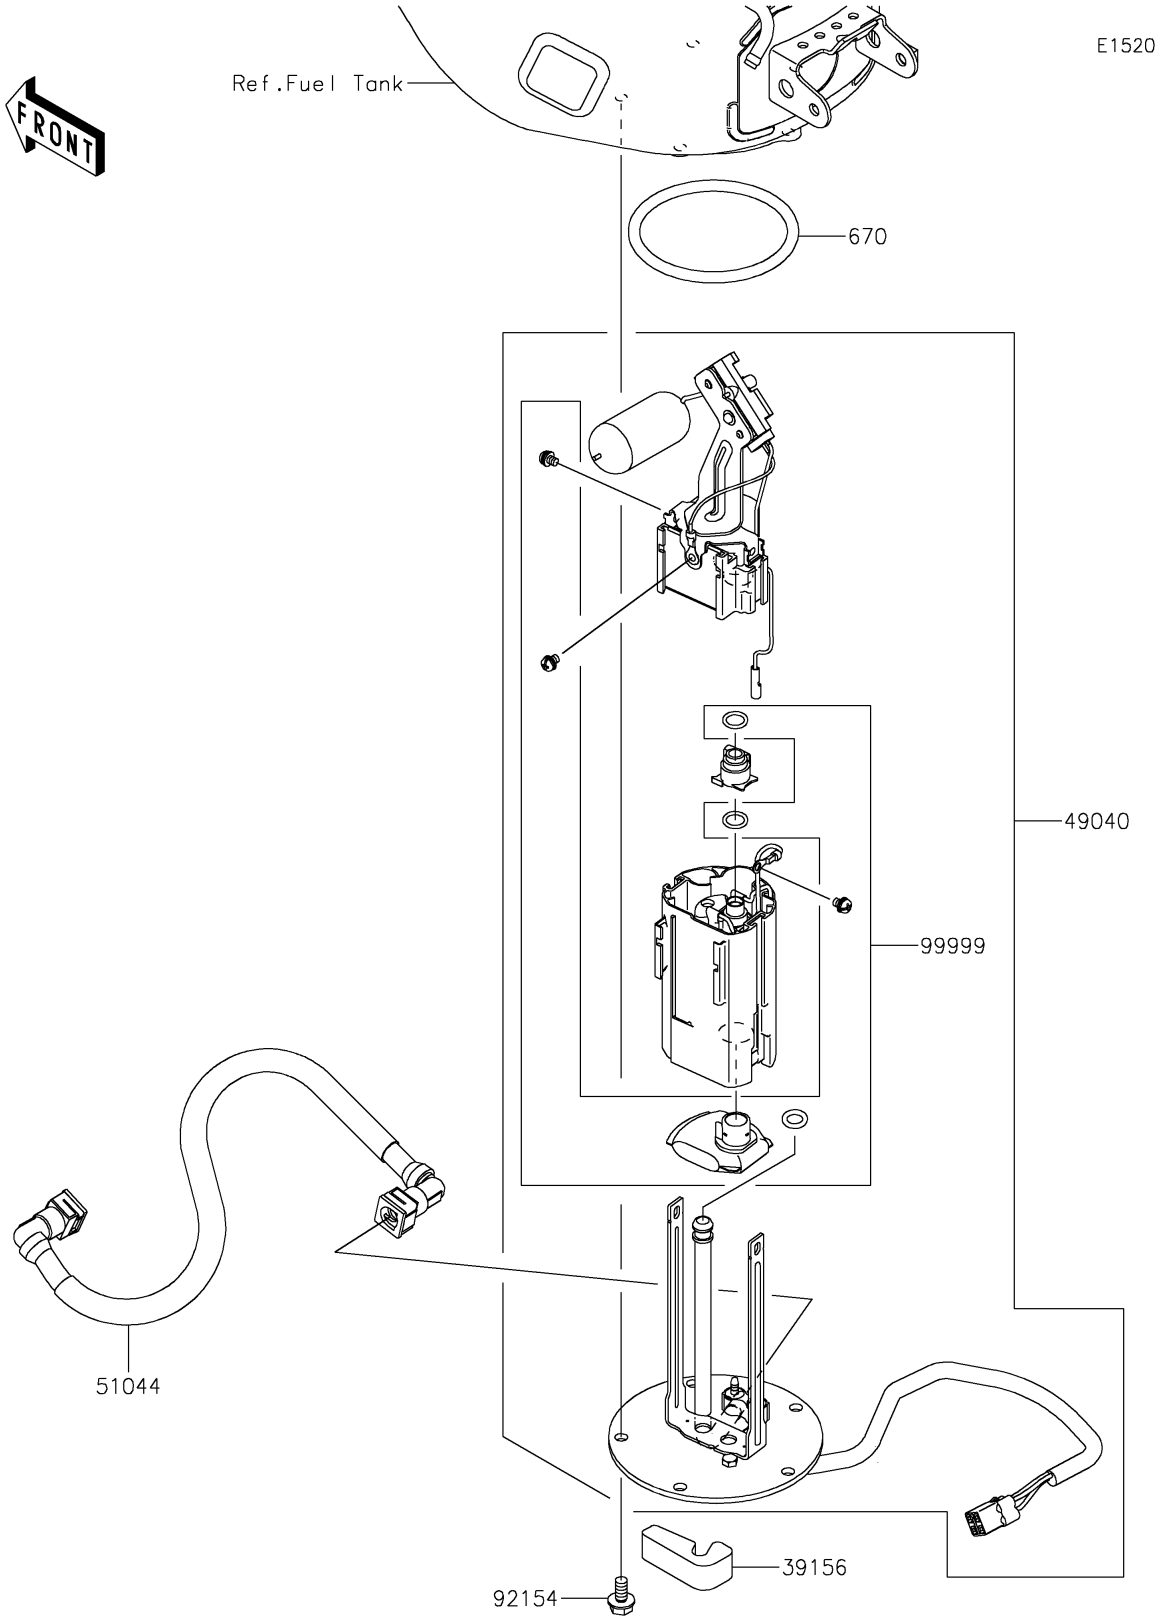

2025 NINJA® ZX™-6R ABS PARTS DIAGRAM

Fuel Pump

2025 NINJA® ZX™-6R ABS PARTS LIST

Fuel Pump

ITEM NAME	PART NUMBER	QUANTITY
PAD,FUEL PUMP (Ref # 39156)	39156-0991	1
PUMP-FUEL (Ref # 49040)	49040-0779	1
TUBE-ASSY,FUEL (Ref # 51044)	51044-0869	1
BOLT,FLANGED,6X12 (Ref # 92154)	92154-1848	5
KIT,FUEL FILTER (Ref # 99999)	99999-0521	1
O RING (Ref # 670)	670E5075	1