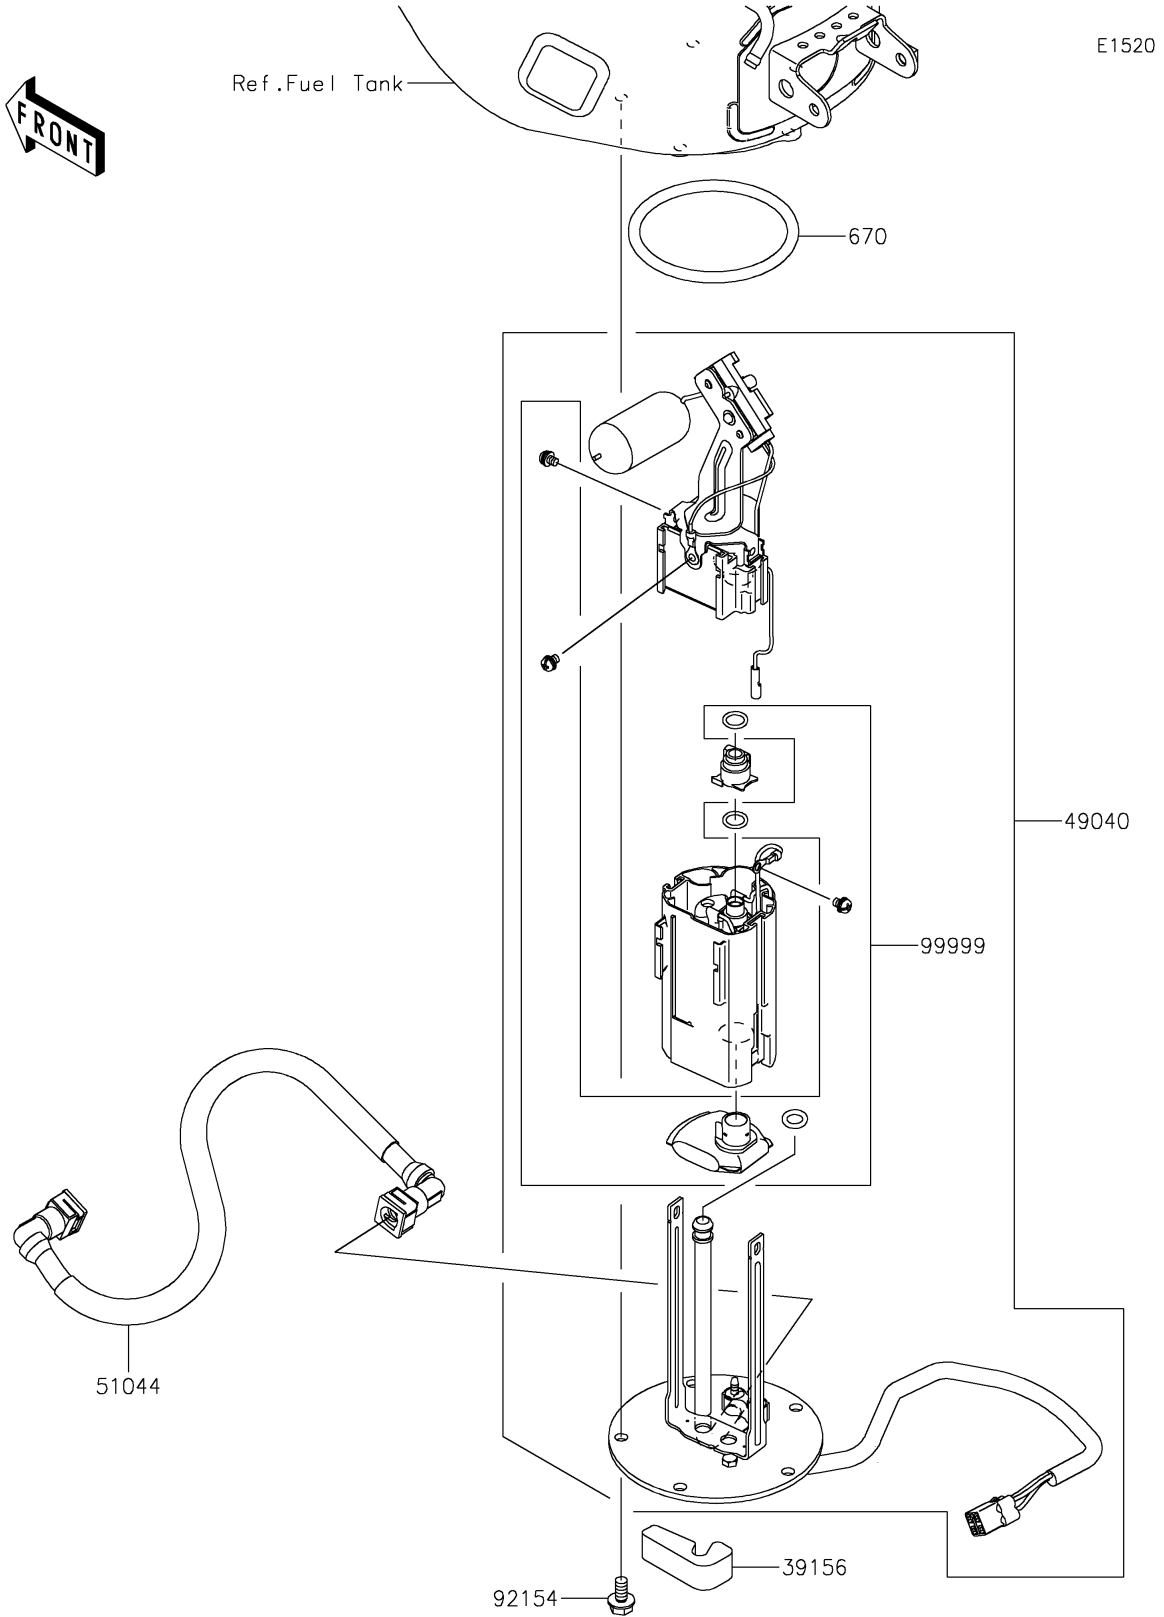

2025 Ninja ZX-6R ABS PARTS DIAGRAM

Fuel Pump

2025 Ninja ZX-6R ABS PARTS LIST

Fuel Pump

ITEM NAME	PART NUMBER	QUANTITY
PAD,FUEL PUMP (Ref # 39156)	39156-0991	1
PUMP-FUEL (Ref # 49040)	49040-0779	1
TUBE-ASSY,FUEL (Ref # 51044)	51044-0869	1
BOLT,FLANGED,6X12 (Ref # 92154)	92154-1848	5
KIT,FUEL FILTER (Ref # 99999)	99999-0521	1
O RING (Ref # 670)	670E5075	1