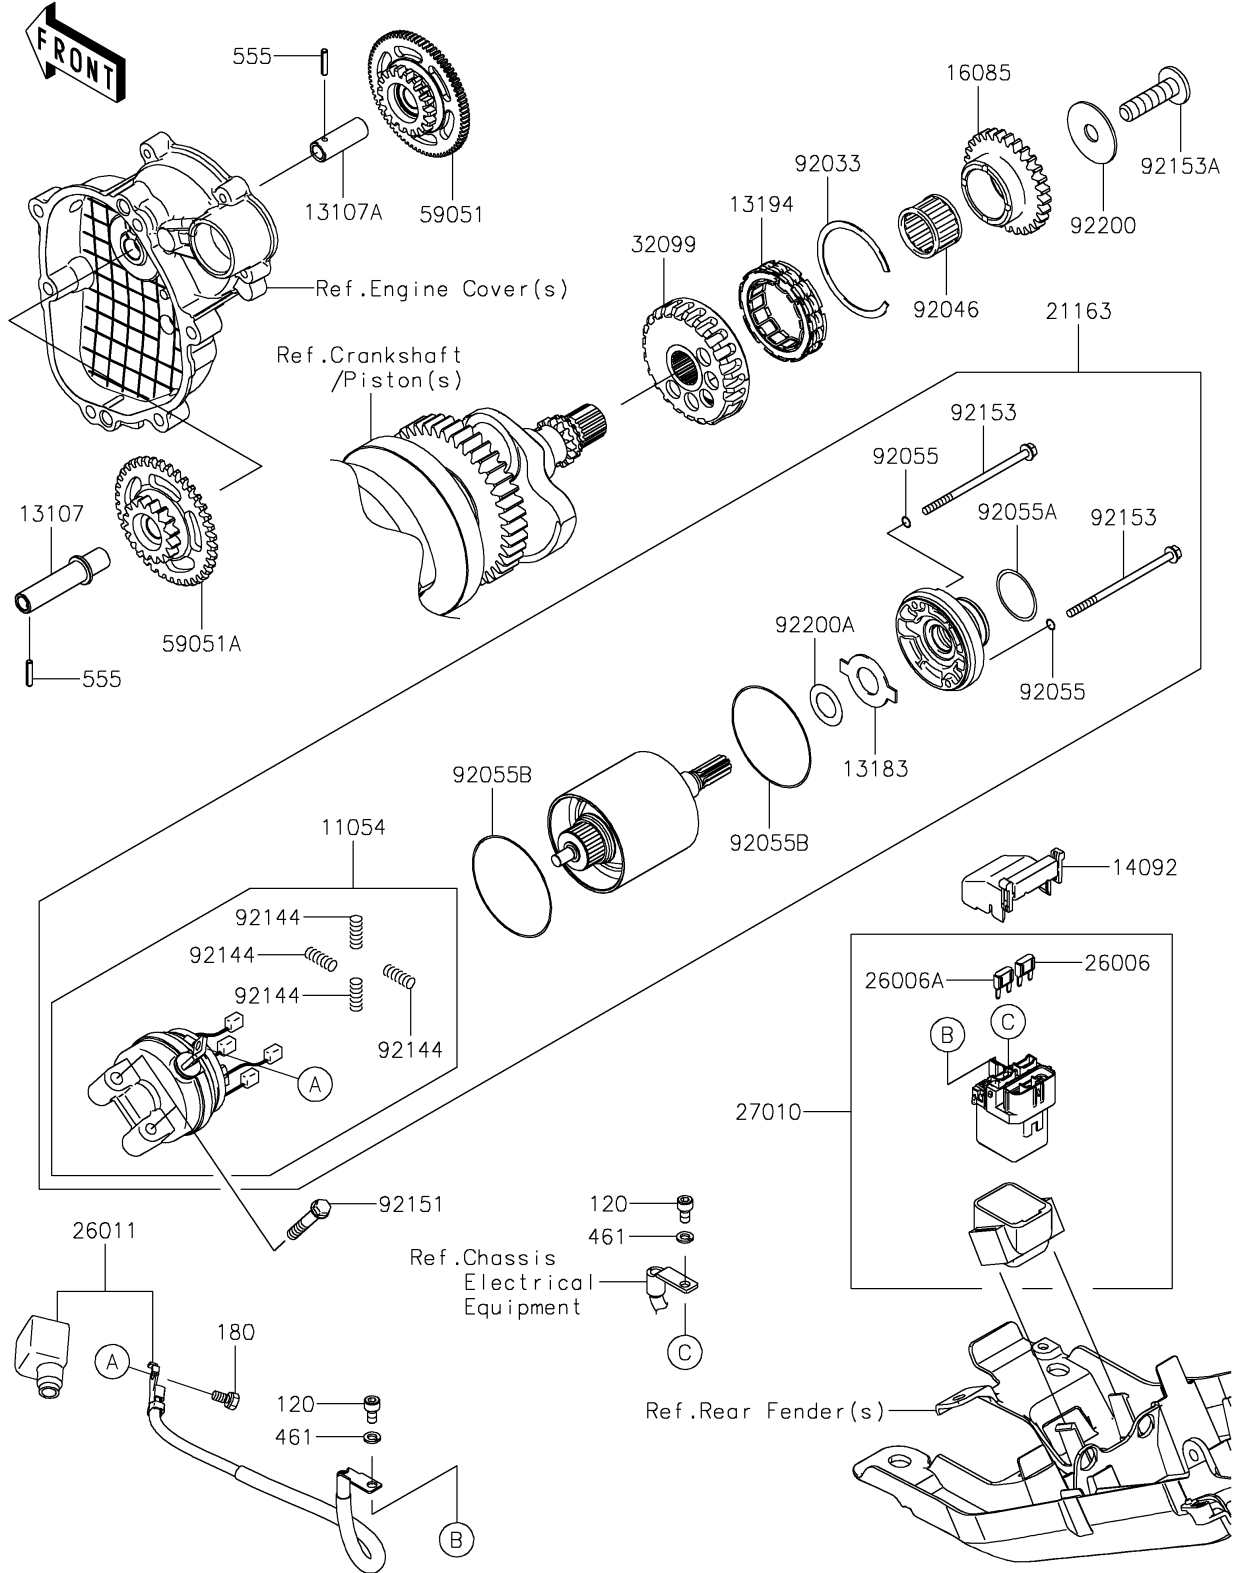

# 2024 Ninja ZX-6R ABS PARTS DIAGRAM

## Starter Motor

E1840

### Starter Motor

ITEM NAME	PART NUMBER	QUANTITY
BRACKET (Ref # 11054)	11054-1175	1
SHAFT,ONEWAY CLUTCH SIDE (Ref # 13107)	13107-0168	1
SHAFT,STARTER SIDE (Ref # 13107A)	13107-0174	1
PLATE (Ref # 13183)	13183-1460	1
CLUTCH-ONEWAY (Ref # 13194)	13194-3705	1
COVER (Ref # 14092)	14092-0109	1
GEAR,29T (Ref # 16085)	16085-0101	1
STARTER-ELECTRIC (Ref # 21163)	21163-0734	1
FUSE,MINI BLADE,15A,BLUE (Ref # 26006)	26006-0001	1
FUSE,MINI BLADE,30A,GREEN (Ref # 26006A)	26006-1080	1
WIRE-LEAD (Ref # 26011)	26011-1885	1
SWITCH,MAGNETIC (Ref # 27010)	27010-0794	1
CASE,STARTER CLUTCH (Ref # 32099)	32099-0026	1
GEAR-SPUR,STARTER SIDE (Ref # 59051)	59051-0094	1
GEAR-SPUR,ONEWAY CLUTCH SIDE (Ref # 59051A)	59051-0728	1
RING-SNAP (Ref # 92033)	92033-3731	1
BEARING-NEEDLE,RS263020 (Ref # 92046)	92046-0004	1
RING-O,STARTER (Ref # 92055)	92055-0013	2
RING-O (Ref # 92055A)	92055-0126	1
RING-O (Ref # 92055B)	92055-1455	2
SPRING,BRUSH (Ref # 92144)	92144-1423	4
BOLT,6X35 (Ref # 92151)	92151-1874	2
BOLT (Ref # 92153)	92153-0405	2
BOLT,TORX,10X38 (Ref # 92153A)	92153-1521	1
WASHER,10.5X37X1.6 (Ref # 92200)	92200-0238	1
WASHER (Ref # 92200A)	92200-1019	1
BOLT-SOCKET,5X10 (Ref # 120)	120CB0510	2
BOLT-UPSET-WS,5X10 (Ref # 180)	180BA0510	1
WASHER-SPRING,5MM (Ref # 461)	461DB0500	2

## 2024 Ninja ZX-6R ABS PARTS LIST

Starter Motor

ITEM NAME	PART NUMBER	QUANTITY
PIN-SPRING,3X16 (Ref # 555)	555A0316	2