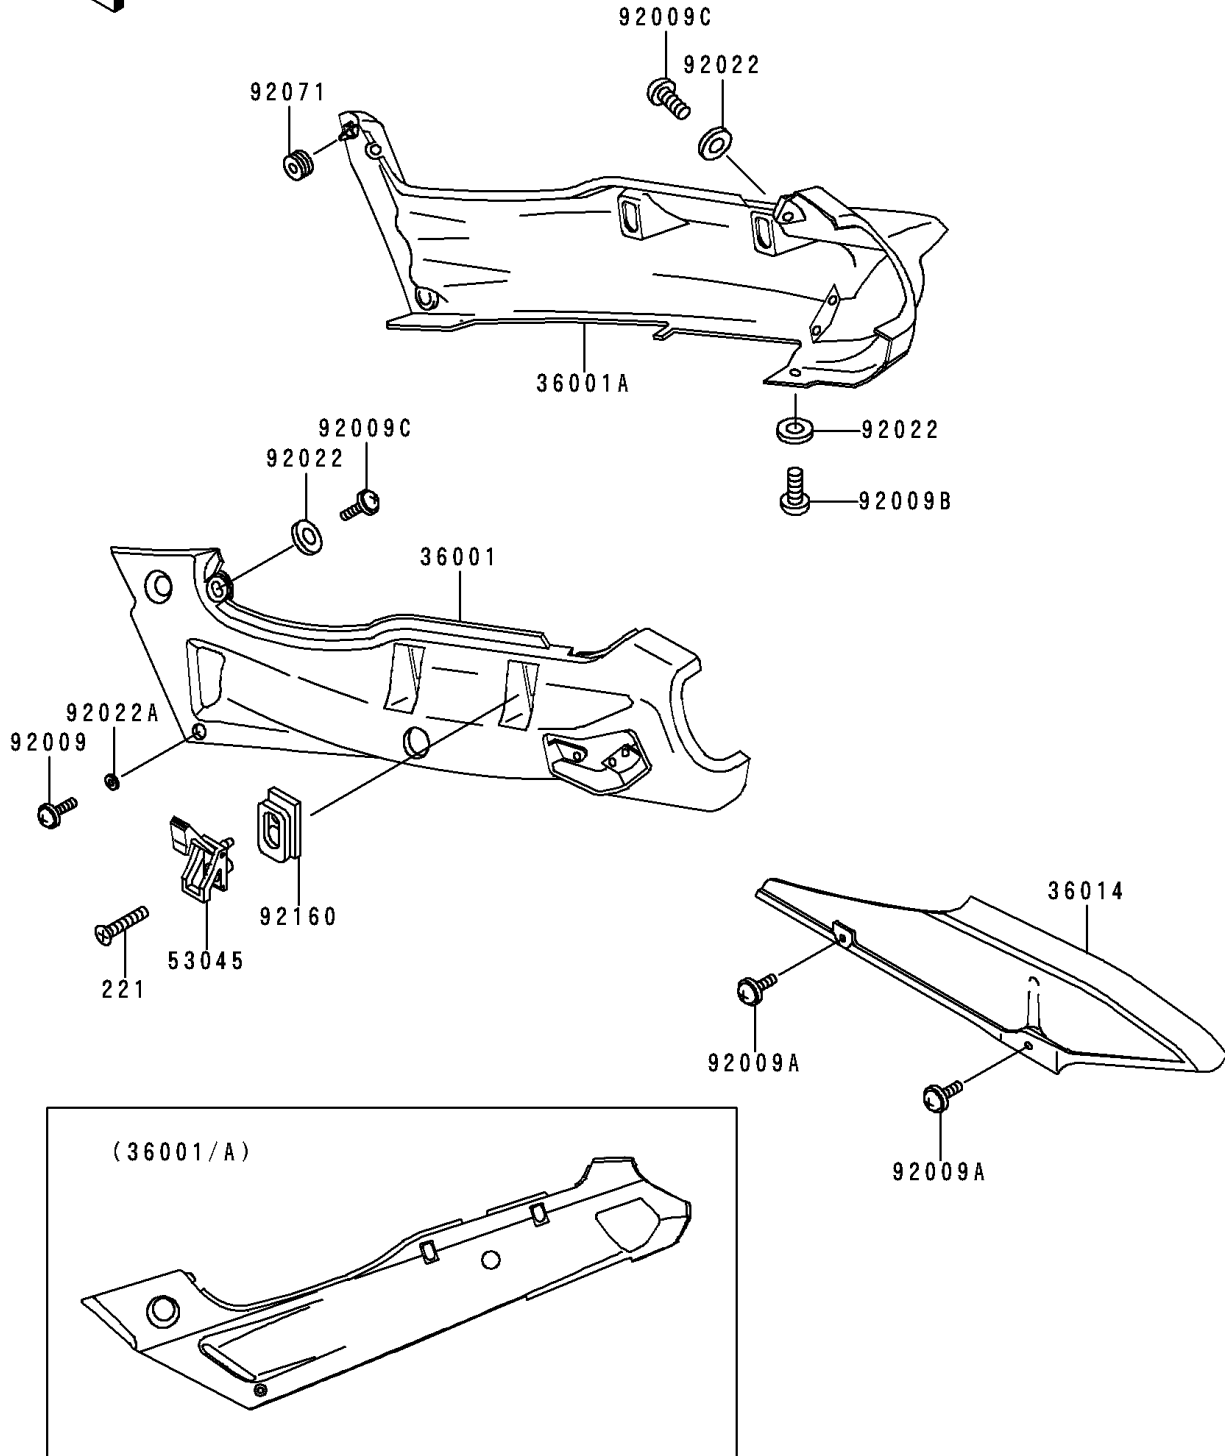

1996 Ninja® ZX™-6 PARTS DIAGRAM

Side Covers/Chain Cover(ZX600-E4)

F2610

W0D

1996 Ninja® ZX™-6 PARTS LIST

Side Covers/Chain Cover(ZX600-E4)

ITEM NAME	PART NUMBER	QUANTITY
COVER-SIDE,LH,EBONY (Ref # 36001)	36001-1493-H8	1
COVER-SIDE,RH,EBONY (Ref # 36001A)	36001-1494-H8	1
CASE-CHAIN (Ref # 36014)	36014-1187	1
SCREW-CSK-CROS,6X20 (Ref # 221)	221E0620	4
HOOK-ASSY,TOOL BOX (Ref # 53045)	53045-1053	4
SCREW,6X20 (Ref # 92009)	92009-1298	2
SCREW,6X10 (Ref # 92009A)	92009-1402	2
SCREW,5X14 (Ref # 92009B)	92009-1653	2
SCREW,5X20 (Ref # 92009C)	92009-1656	4
WASHER,NYLON,5.3X11.5X1.5 (Ref # 92022)	92022-1521	6
WASHER,6.5X16X1.0 (Ref # 92022A)	92022-1654	2
GROMMET (Ref # 92071)	92071-056	2
DAMPER,ROPE HOOK (Ref # 92160)	92160-1042	4