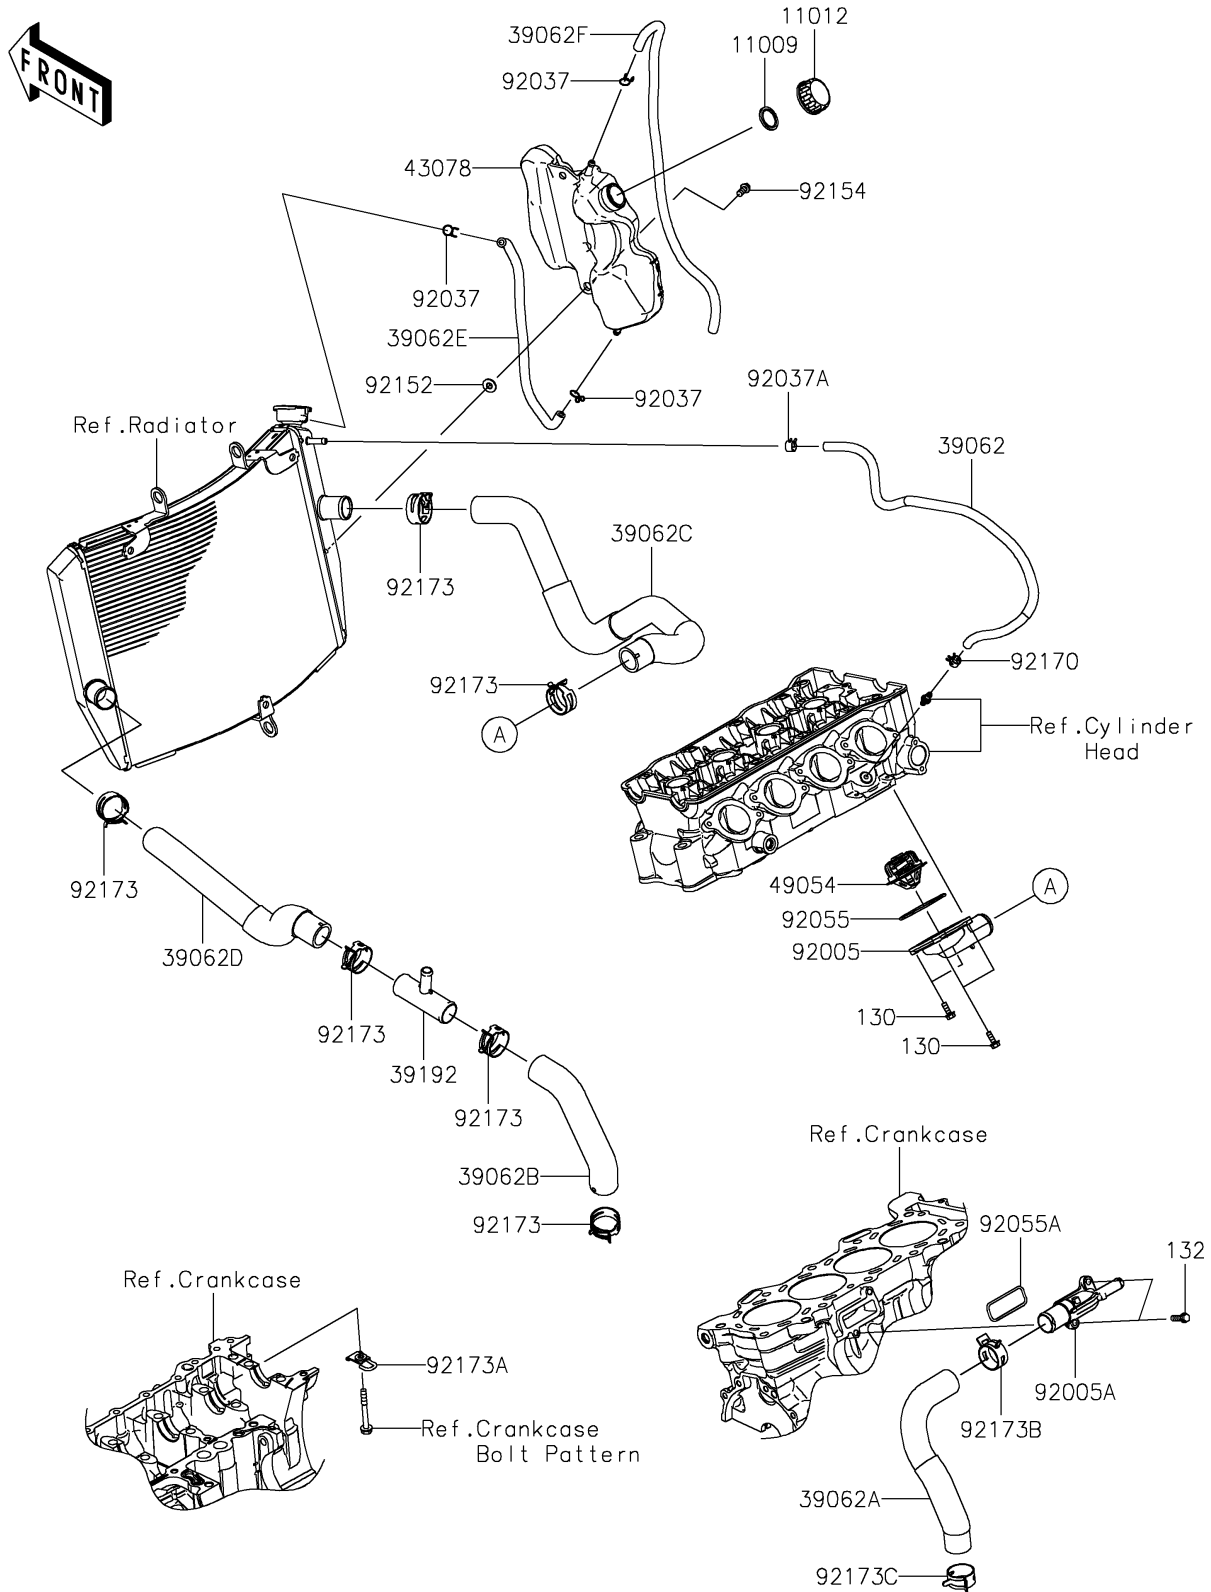

2024 Ninja ZX-6R ABS PARTS DIAGRAM

Water Pipe

E3037

2024 Ninja ZX-6R ABS PARTS LIST

Water Pipe

ITEM NAME	PART NUMBER	QUANTITY
GASKET,RESERVOIR TANK CAP (Ref # 11009)	11009-1145	1
CAP (Ref # 11012)	11012-1084	1
HOSE-COOLING,RAD.-HEAD (Ref # 39062)	39062-0628	1
HOSE-COOLING,W.PUMP-CYLINDER (Ref # 39062A)	39062-0992	1
HOSE-COOLING,PIPE-W.PUMP (Ref # 39062B)	39062-0993	1
HOSE-COOLING,HEAD-RAD. (Ref # 39062C)	39062-0994	1
HOSE-COOLING,RAD.-WATER PIPE (Ref # 39062D)	39062-0995	1
HOSE-COOLING,RETURN (Ref # 39062E)	39062-1000	1
HOSE-COOLING,OVERFLOW (Ref # 39062F)	39062-1938	1
PIPE-WATER (Ref # 39192)	39192-0719	1
RESERVOIR (Ref # 43078)	43078-0620	1
THERMOSTAT (Ref # 49054)	49054-0004	1
FITTING,THERMO CAP (Ref # 92005)	92005-0842	1
FITTING (Ref # 92005A)	92005-1452	1
CLAMP,TUBE (Ref # 92037)	92037-147	3
CLAMP,TUBE (Ref # 92037A)	92037-1505	1
RING-O,53.5X2.6 (Ref # 92055)	92055-0831	1
RING-O (Ref # 92055A)	92055-1402	1
COLLAR (Ref # 92152)	92152-0718	2
BOLT,FLANGED,6X14 (Ref # 92154)	92154-1864	2
CLAMP (Ref # 92170)	92170-1493	1
CLAMP,34MM (Ref # 92173)	92173-1360	6
CLAMP (Ref # 92173A)	92173-2029	1
CLAMP,27MM (Ref # 92173B)	92173-2689	1
CLAMP,27MM (Ref # 92173C)	92173-2690	1
BOLT-FLANGED,5X14 (Ref # 130)	130BA0514	4
BOLT-FLANGED-SMALL,6X20 (Ref # 132)	132BB0620	2