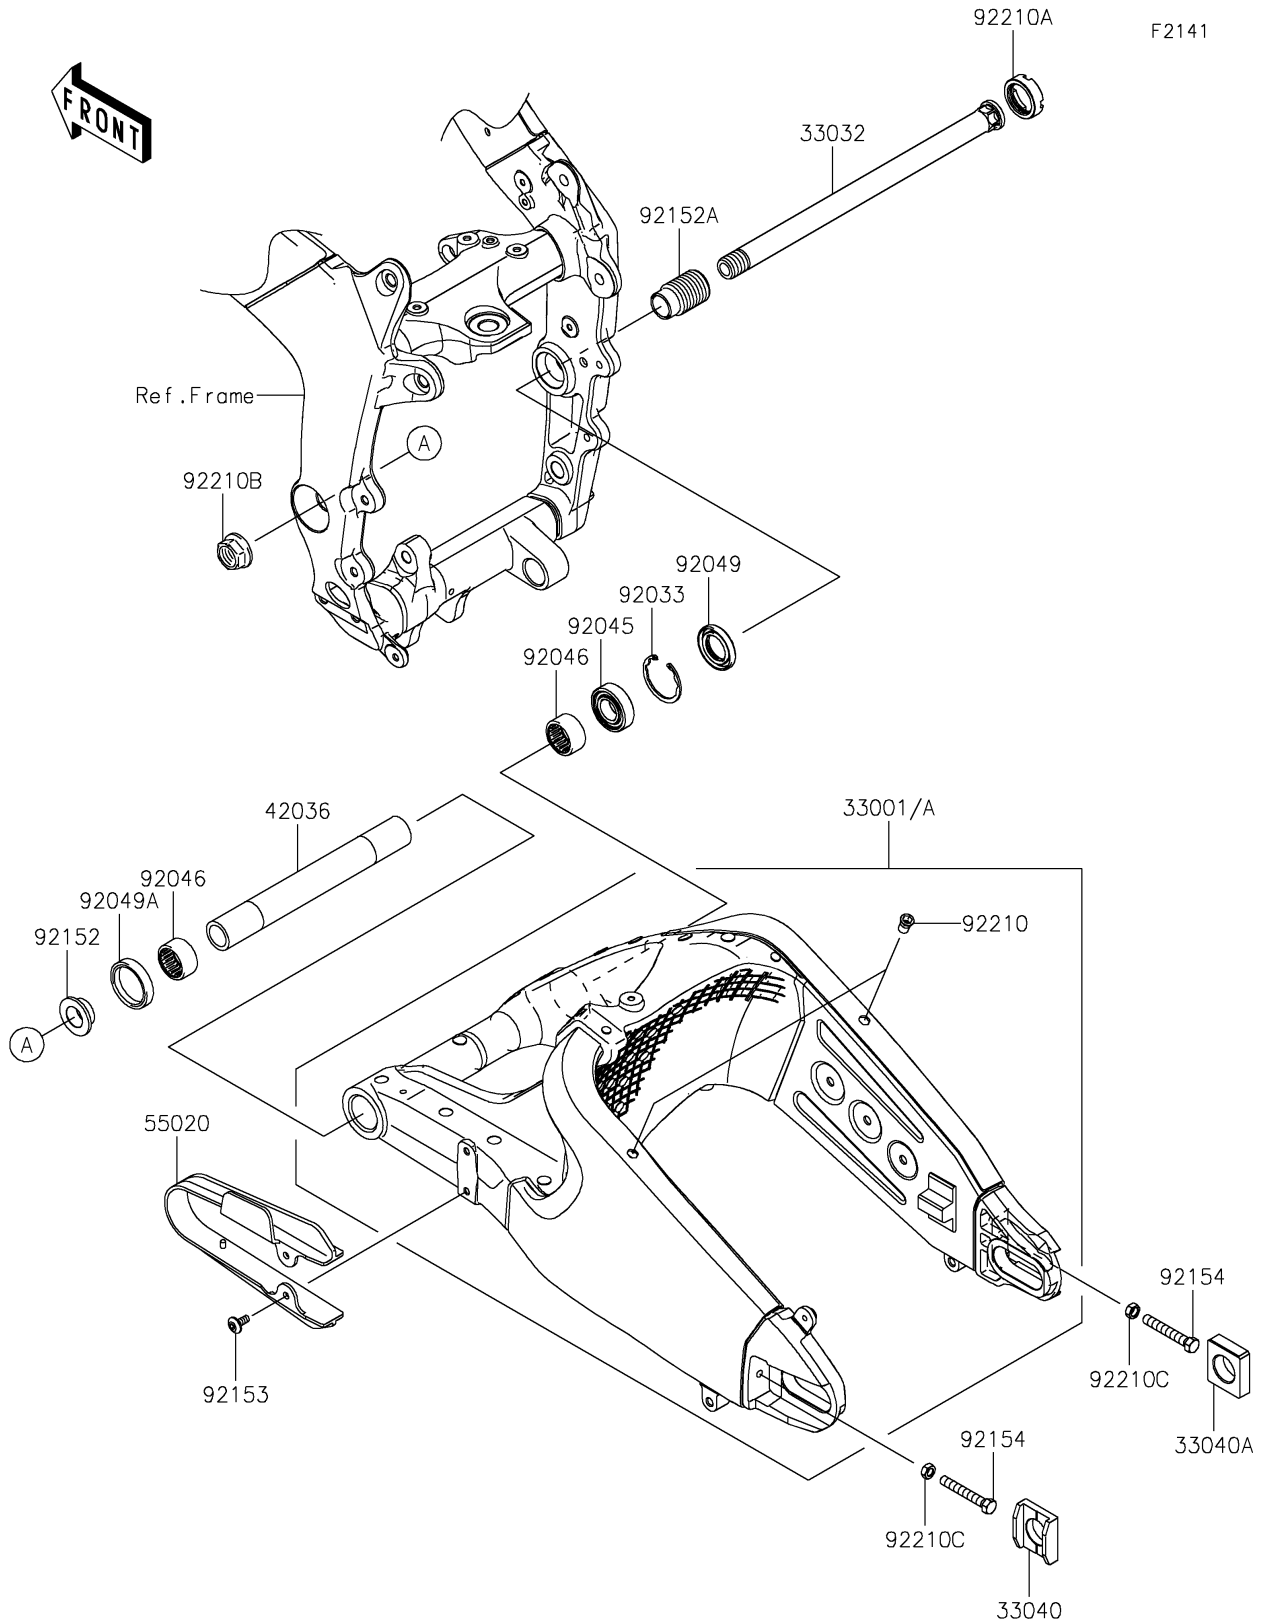

# 2024 Ninja® ZX-6R ABS PARTS DIAGRAM

Swingarm

## 2024 Ninja® ZX-6R ABS PARTS LIST

### Swingarm

ITEM NAME	PART NUMBER	QUANTITY
ARM-COMP-SWING,F.S.BLACK (Ref # 33001)	33001-0584-18R	1
SHAFT-SWING ARM (Ref # 33032)	33032-0044	1
ADJUSTER-CHAIN,LH (Ref # 33040)	33040-0107	1
ADJUSTER-CHAIN,RH (Ref # 33040A)	33040-1114	1
SLEEVE,20.1X28X226 (Ref # 42036)	42036-0069	1
GUARD,CHAIN (Ref # 55020)	55020-0384	1
RING-SNAP,42MM (Ref # 92033)	92033-1041	1
BEARING-BALL,6004UL11 (Ref # 92045)	92045-0017	1
BEARING-NEEDLE,7E-HVS 28X34X17 (Ref # 92046)	92046-0008	2
SEAL-OIL,MHSA25X42X6 (Ref # 92049)	92049-1314	1
SEAL-OIL,MHSA25X34X7 (Ref # 92049A)	92049-1352	1
COLLAR,SWING ARM,L=12.5 (Ref # 92152)	92152-1234	1
COLLAR,SWING ARM,L=47 (Ref # 92152A)	92152-2980	1
BOLT,SOCKET,6X14 (Ref # 92153)	92153-0422	1
BOLT-SMALL,8X55 (Ref # 92154)	92154-1962	2
NUT,6MM (Ref # 92210)	92210-0099	2
NUT,30MM (Ref # 92210A)	92210-0134	1
NUT,FLANGED,20MM (Ref # 92210B)	92210-0320	1
NUT-HEX-SMALL,8MM (Ref # 92210C)	92210-1459	2