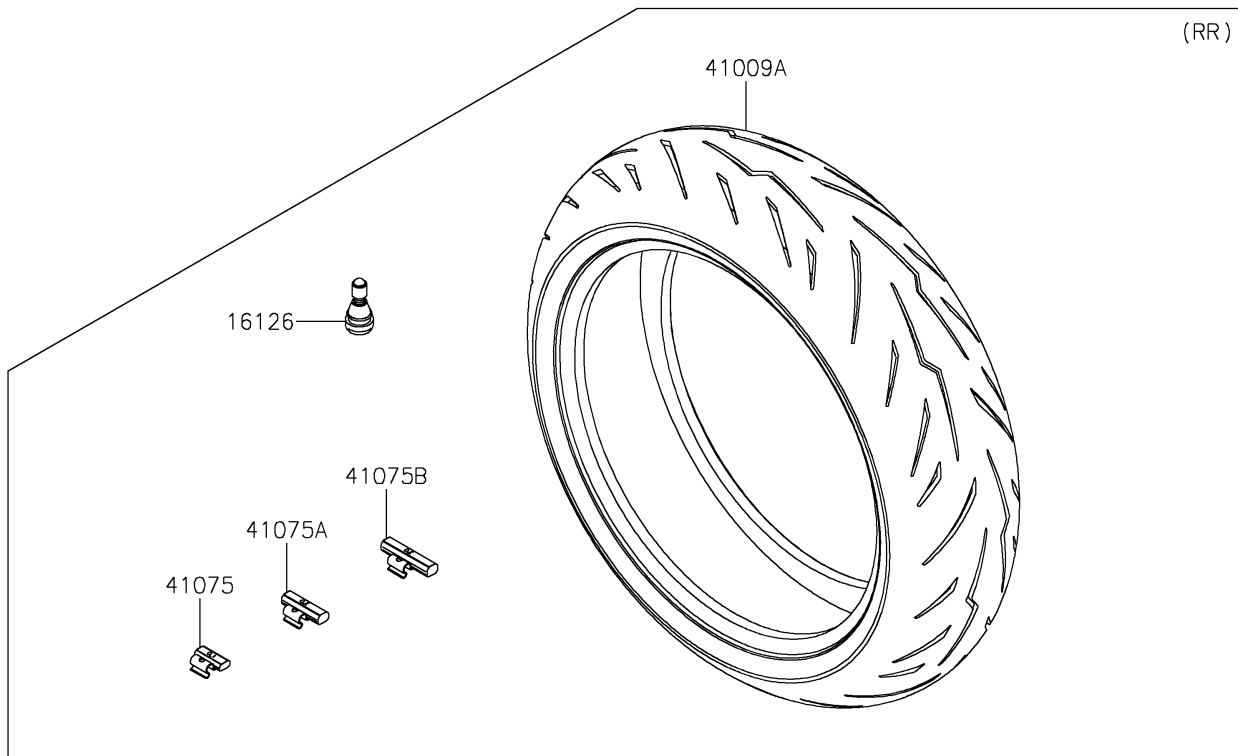

# 2024 Ninja ZX-6R ABS PARTS DIAGRAM

Tires

F2210

## 2024 Ninja ZX-6R ABS PARTS LIST

### Tires

ITEM NAME	PART NUMBER	QUANTITY
VALVE,TIRE (Ref # 16126)	16126-1140	2
TIRE,FR,120/70ZR17(58W),DR4 (Ref # 41009)	41009-0909	1
TIRE,RR,180/55ZR17(73W),DR4 (Ref # 41009A)	41009-0910	1
BALANCER-WHEEL,10G,SILVER (Ref # 41075)	41075-0007	AR
BALANCER-WHEEL,20G,SILVER (Ref # 41075A)	41075-0008	AR
BALANCER-WHEEL,30G,SILVER (Ref # 41075B)	41075-0009	AR