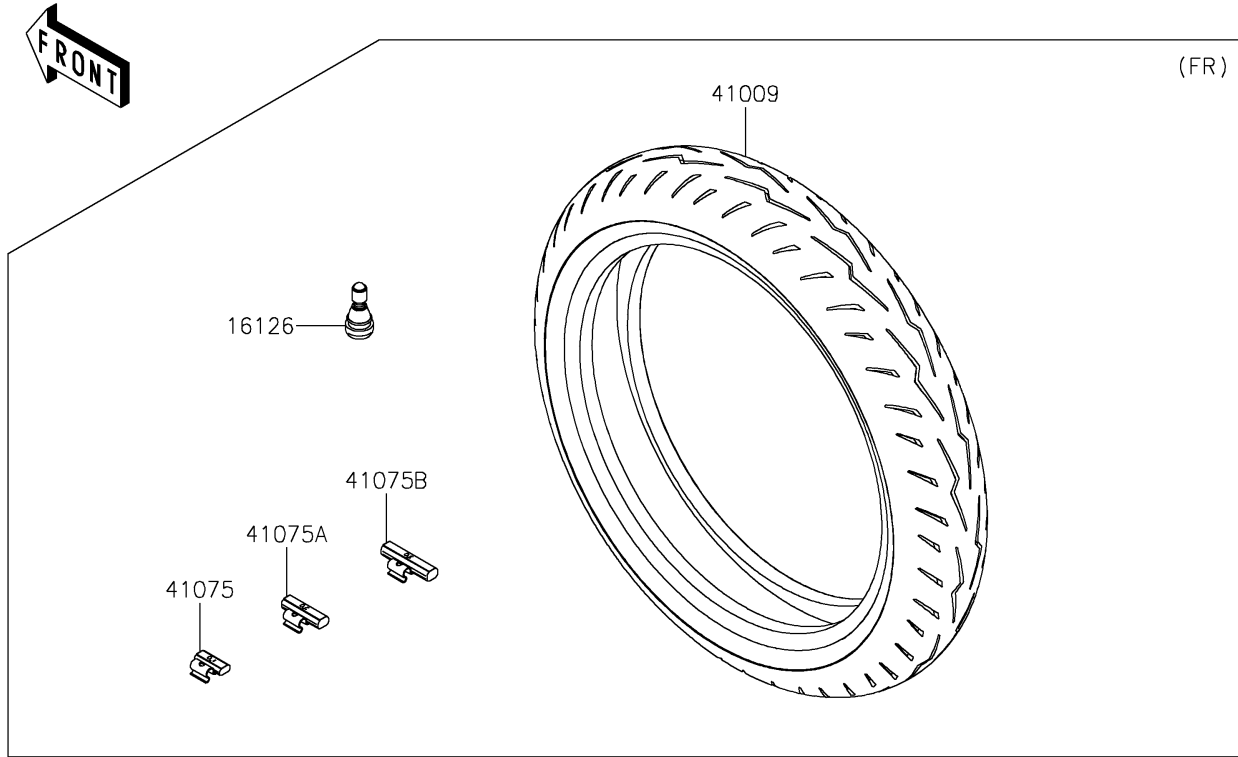

# 2024 Ninja ZX-6R ABS PARTS DIAGRAM

Tires

F2210

## 2024 Ninja ZX-6R ABS PARTS LIST

### Tires

ITEM NAME	PART NUMBER	QUANTITY
VALVE,TIRE (Ref # 16126)	16126-1140	2
TIRE,FR,120/70ZR17(58W),DR4 (Ref # 41009)	41009-0909	1
TIRE,RR,180/55ZR17(73W),DR4 (Ref # 41009A)	41009-0910	1
BALANCER-WHEEL,10G,SILVER (Ref # 41075)	41075-0007	AR
BALANCER-WHEEL,20G,SILVER (Ref # 41075A)	41075-0008	AR
BALANCER-WHEEL,30G,SILVER (Ref # 41075B)	41075-0009	AR