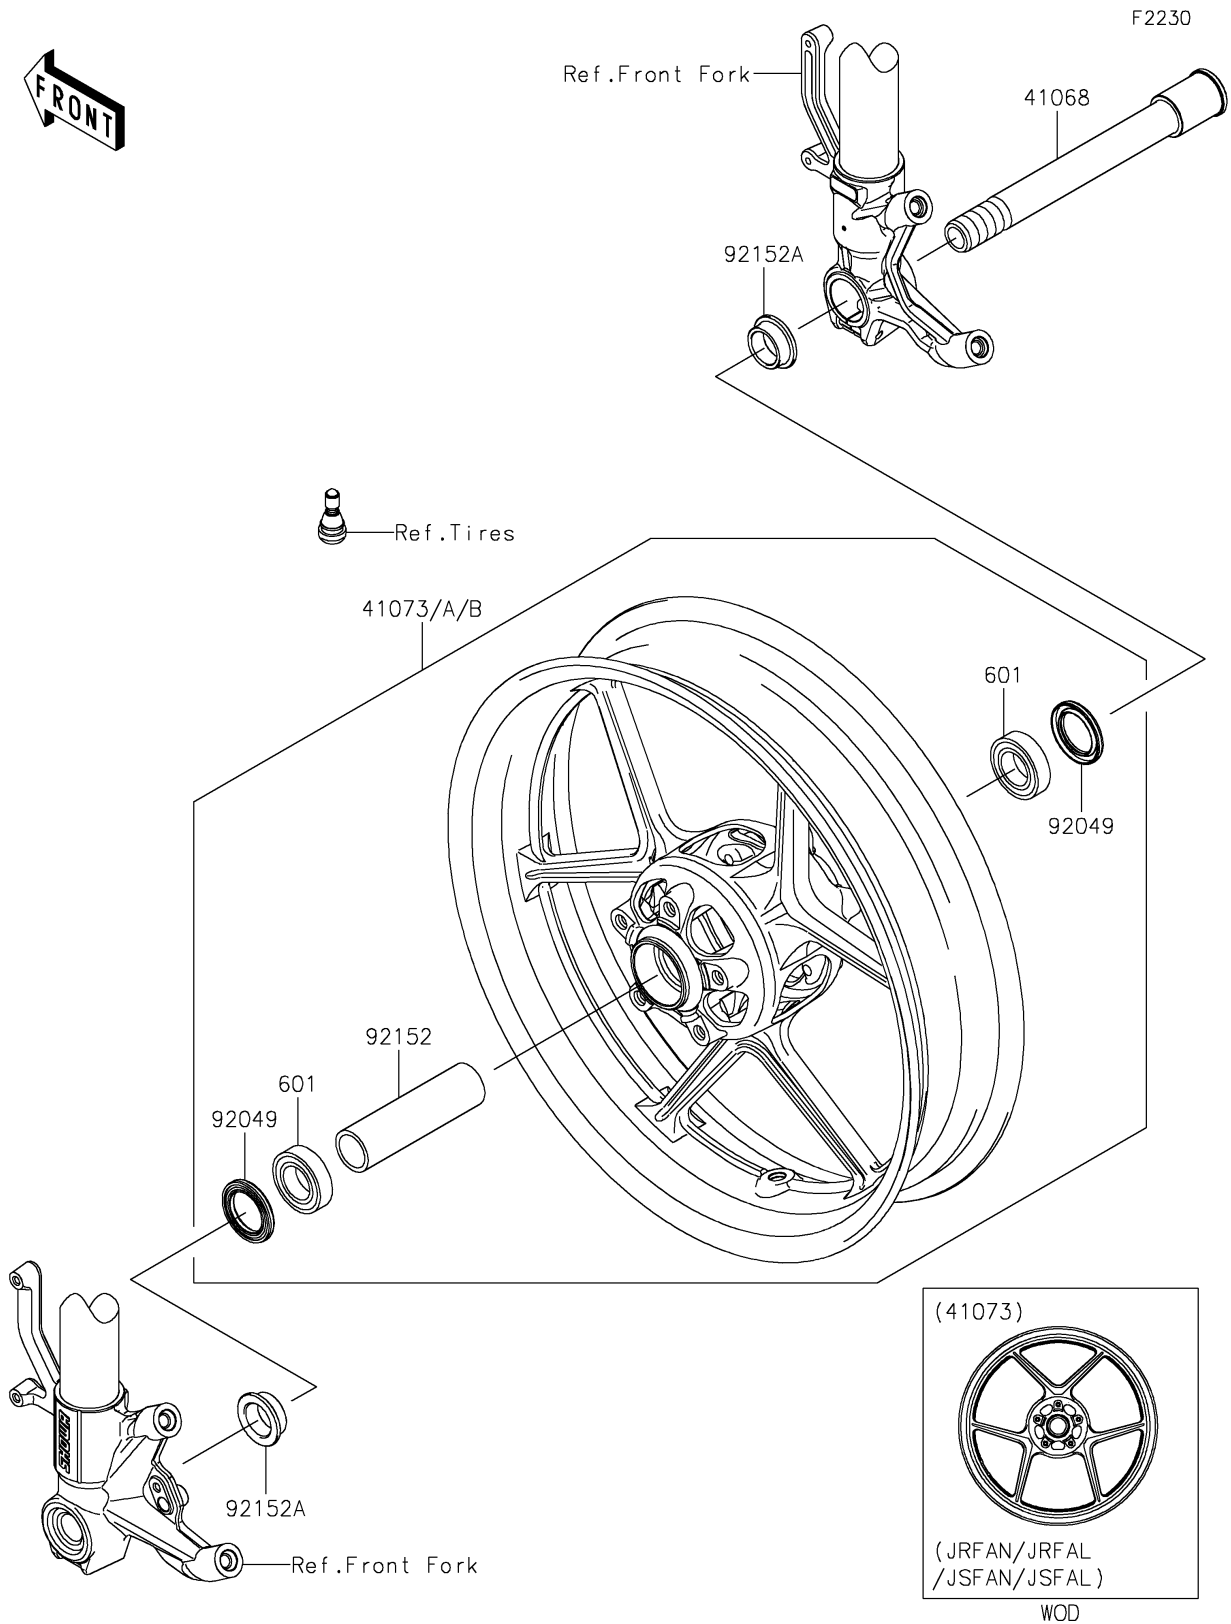

# 2024 NINJA® ZX™ -6R ABS PARTS DIAGRAM

Front Wheel

## 2024 NINJA® ZX™ -6R ABS PARTS LIST

### Front Wheel

ITEM NAME	PART NUMBER	QUANTITY
AXLE,FR,25X207 (Ref # 41068)	41068-0599	1
WHEEL-ASSY,FR,G.BLACK (Ref # 41073)	41073-0728-18F	1
WHEEL-ASSY,FR,M.P.RED (Ref # 41073B)	41073-0728-796	1
SEAL-OIL,BJN-C2 32X47X5 (Ref # 92049)	92049-0050	2
COLLAR,FR HUB,L=115 (Ref # 92152)	92152-0242	1
COLLAR,FR AXLE,L=13 (Ref # 92152A)	92152-1470	2
BEARING-BALL,#6005UU (Ref # 601)	601B6005UU	2