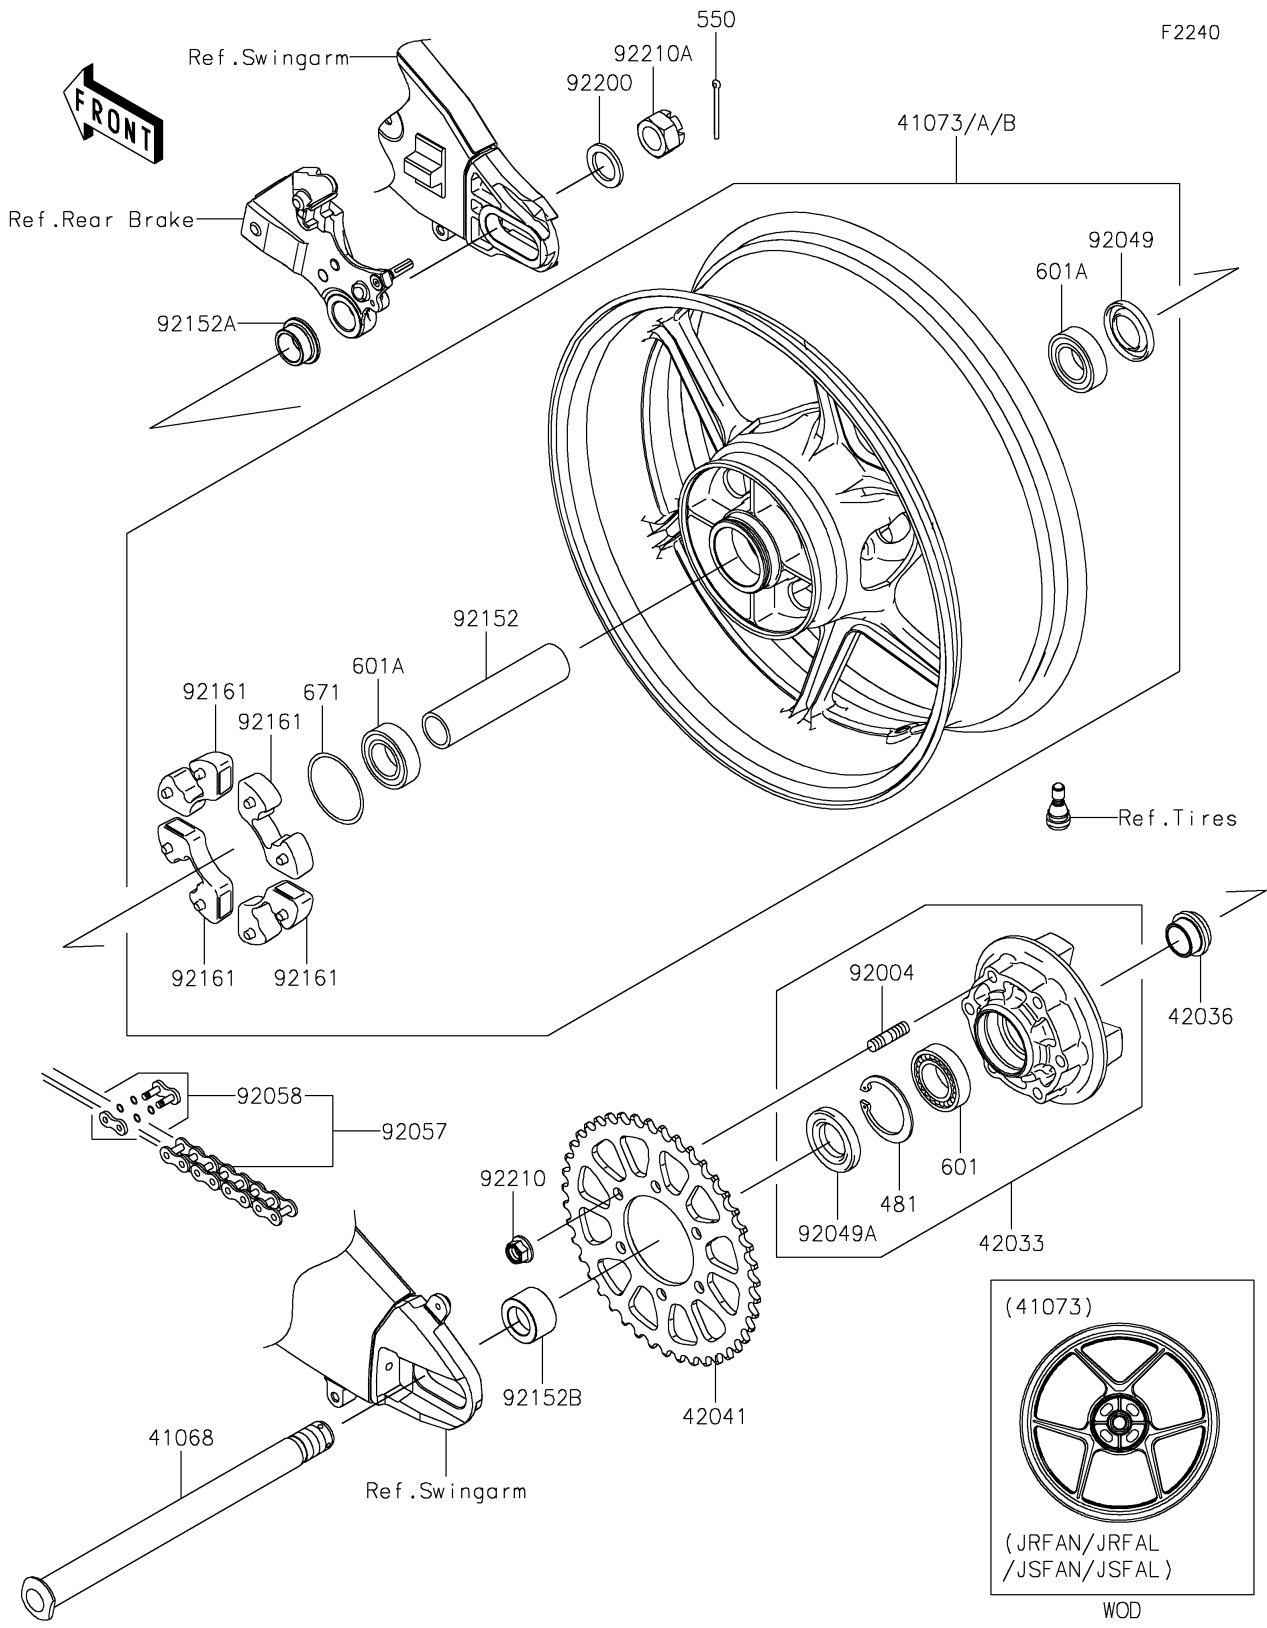

2024 Ninja® ZX-6R ABS PARTS DIAGRAM

Rear Wheel/Chain

2024 Ninja® ZX-6R ABS PARTS LIST

Rear Wheel/Chain

ITEM NAME	PART NUMBER	QUANTITY
AXLE,RR,24X326 (Ref # 41068)	41068-0613	1
WHEEL-ASSY,RR,G.BLACK (Ref # 41073)	41073-0729-18F	1
WHEEL-ASSY,RR,M.P.RED (Ref # 41073B)	41073-0729-796	1
COUPLING-ASSY,RR HUB (Ref # 42033)	42033-0026	1
SLEEVE,RR HUB,L=22 (Ref # 42036)	42036-1279	1
SPROCKET-HUB,43T (Ref # 42041)	42041-0192	1
STUD,10X19 (Ref # 92004)	92004-0028	6
SEAL-OIL,31X52X5 (Ref # 92049)	92049-0722	1
SEAL-OIL,PJN 40 55 8 (Ref # 92049A)	92049-1376	1
CHAIN,DRIVE,DID520HV2X112L (Ref # 92057)	92057-0775	1
JOINT-CHAIN (Ref # 92058)	92058-0064	1
COLLAR,RR HUB,L=137 (Ref # 92152)	92152-0214	1
COLLAR,RR AXLE,RH,L=16 (Ref # 92152A)	92152-1246	1
COLLAR,RR AXLE,LH,L=23.5 (Ref # 92152B)	92152-1254	1
DAMPER,SHOCK,RR HUB (Ref # 92161)	92161-0342	4
WASHER,25.5X38X3.2 (Ref # 92200)	92200-0278	1
NUT,LOCK,FLANGED,10MM (Ref # 92210)	92210-0276	6
NUT,CASTLE,24MM (Ref # 92210A)	92210-0280	1
CIRCLIP (Ref # 481)	481J5500	1
PIN-COTTER,4.0X45 (Ref # 550)	550AA4045	1
BEARING-BALL,#6006G (Ref # 601)	601B6006G	1
BEARING-BALL (Ref # 601A)	601B6205UU	2
O RING,60MM (Ref # 671)	671B2560	1