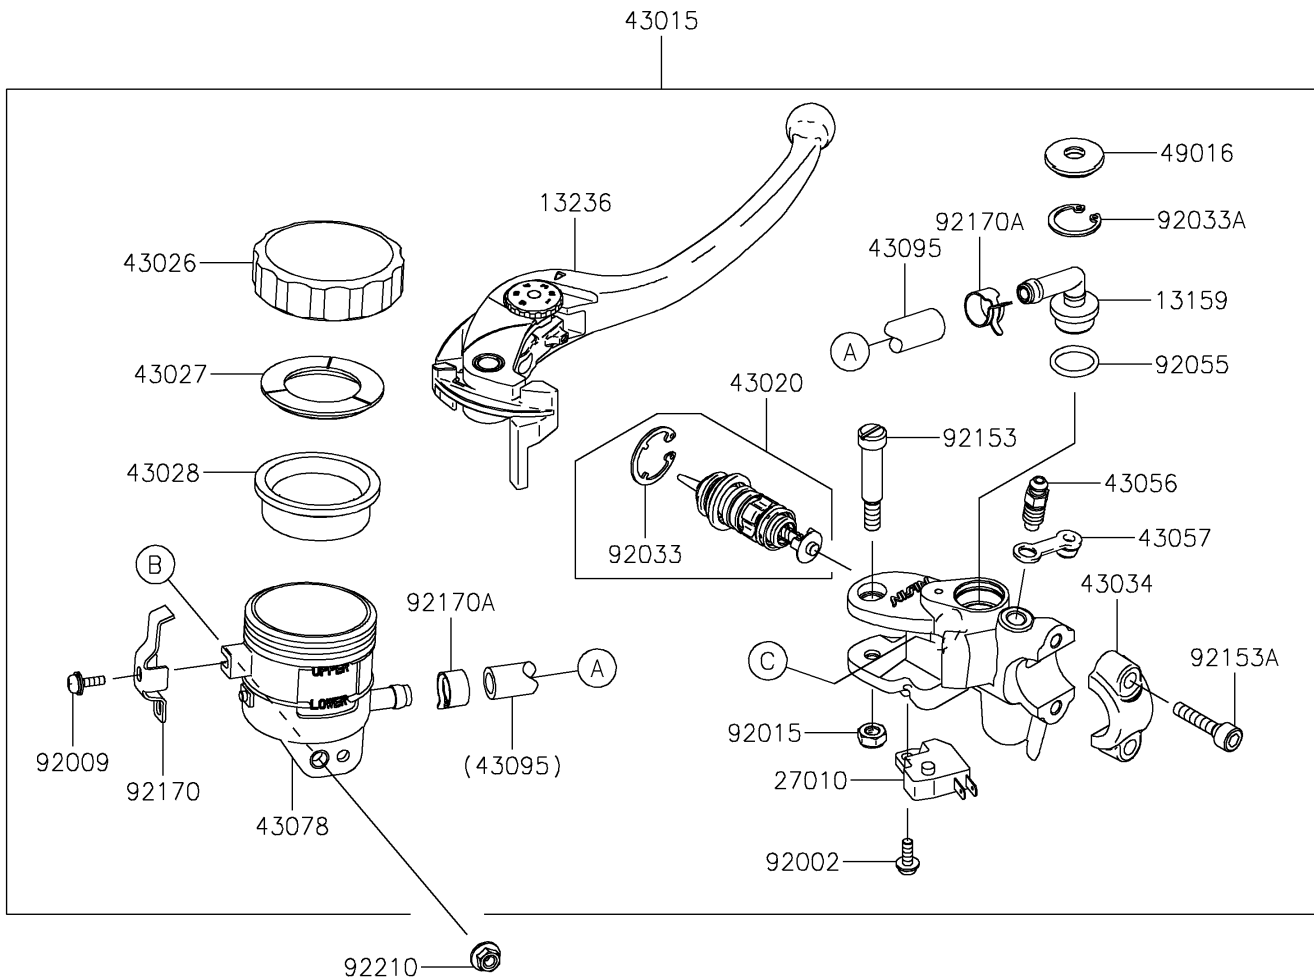

2024 Ninja® ZX-6R ABS PARTS DIAGRAM

Front Master Cylinder

F2291

2024 Ninja® ZX-6R ABS PARTS LIST

Front Master Cylinder

ITEM NAME	PART NUMBER	QUANTITY
BRACKET,FR MASTER CYLINDER (Ref # 11057)	11057-3730	1
CONNECTOR (Ref # 13159)	13159-1061	1
LEVER-COMP (Ref # 13236)	13236-0729	1
SWITCH,BRAKE (Ref # 27010)	27010-0762	1
CYLINDER-ASSY-MASTER,FR (Ref # 43015)	43015-0702	1
PISTON-COMP-BRAKE (Ref # 43020)	43020-0010	1
CAP-BRAKE (Ref # 43026)	43026-1051	1
PLATE-DIAPHRAGM (Ref # 43027)	43027-1051	1
DIAPHRAGM,MASTER CYLINDER (Ref # 43028)	43028-1057	1
HOLDER-BRAKE,MASTER CYLINDER (Ref # 43034)	43034-0056	1
BREATHER-BRAKE (Ref # 43056)	43056-1056	1
CAP-BREATHER (Ref # 43057)	43057-1001	1
RESERVOIR (Ref # 43078)	43078-1099	1
HOSE-BRAKE,FR MASTER CYLINDER (Ref # 43095)	43095-0366	1
COVER-SEAL (Ref # 49016)	49016-1147	1
BOLT,SCREW,4X12 (Ref # 92002)	92002-1323	1
SCREW (Ref # 92009)	92009-1570	1
NUT,FLANGED,6MM (Ref # 92015)	92015-1528	1
RING-SNAP (Ref # 92033)	92033-0034	1
RING-SNAP,20.5MM (Ref # 92033A)	92033-1186	1
RING-O,14.8X2.4 (Ref # 92055)	92055-0741	1
DAMPER (Ref # 92075)	92075-161	1
BOLT,SOCKET,6X10 (Ref # 92151)	92151-1449	1
COLLAR (Ref # 92152)	92152-0017	1
BOLT,LEVER (Ref # 92153)	92153-0868	1
BOLT,SOCKET,6X22 (Ref # 92153A)	92153-1518	2
CLAMP (Ref # 92170)	92170-1090	1
CLAMP,HOSE (Ref # 92170A)	92170-1091	2
NUT,FLANGED,5MM (Ref # 92210)	92210-0007	1

2024 Ninja® ZX-6R ABS PARTS LIST

Front Master Cylinder

ITEM NAME	PART NUMBER	QUANTITY
BOLT-FLANGED,5X20 (Ref # 130)	130BB0520	1