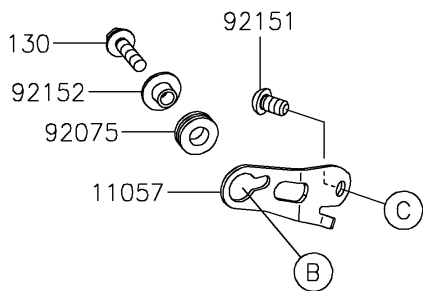

2024 Ninja® ZX-6R ABS PARTS DIAGRAM

Front Master Cylinder

F2291

2024 Ninja® ZX-6R ABS PARTS LIST

Front Master Cylinder

ITEM NAME	PART NUMBER	QUANTITY
BRACKET,FR MASTER CYLINDER (Ref # 11057)	11057-3730	1
CONNECTOR (Ref # 13159)	13159-1061	1
LEVER-COMP (Ref # 13236)	13236-0729	1
SWITCH,BRAKE (Ref # 27010)	27010-0762	1
CYLINDER-ASSY-MASTER,FR (Ref # 43015)	43015-0702	1
PISTON-COMP-BRAKE (Ref # 43020)	43020-0010	1
CAP-BRAKE (Ref # 43026)	43026-1051	1
PLATE-DIAPHRAGM (Ref # 43027)	43027-1051	1
DIAPHRAGM,MASTER CYLINDER (Ref # 43028)	43028-1057	1
HOLDER-BRAKE,MASTER CYLINDER (Ref # 43034)	43034-0056	1
BREATHER-BRAKE (Ref # 43056)	43056-1056	1
CAP-BREATHER (Ref # 43057)	43057-1001	1
RESERVOIR (Ref # 43078)	43078-1099	1
HOSE-BRAKE,FR MASTER CYLINDER (Ref # 43095)	43095-0366	1
COVER-SEAL (Ref # 49016)	49016-1147	1
BOLT,SCREW,4X12 (Ref # 92002)	92002-1323	1
SCREW (Ref # 92009)	92009-1570	1
NUT,FLANGED,6MM (Ref # 92015)	92015-1528	1
RING-SNAP (Ref # 92033)	92033-0034	1
RING-SNAP,20.5MM (Ref # 92033A)	92033-1186	1
RING-O,14.8X2.4 (Ref # 92055)	92055-0741	1
DAMPER (Ref # 92075)	92075-161	1
BOLT,SOCKET,6X10 (Ref # 92151)	92151-1449	1
COLLAR (Ref # 92152)	92152-0017	1
BOLT,LEVER (Ref # 92153)	92153-0868	1
BOLT,SOCKET,6X22 (Ref # 92153A)	92153-1518	2
CLAMP (Ref # 92170)	92170-1090	1
CLAMP,HOSE (Ref # 92170A)	92170-1091	2
NUT,FLANGED,5MM (Ref # 92210)	92210-0007	1

2024 Ninja® ZX-6R ABS PARTS LIST

Front Master Cylinder

ITEM NAME	PART NUMBER	QUANTITY
BOLT-FLANGED,5X20 (Ref # 130)	130BB0520	1