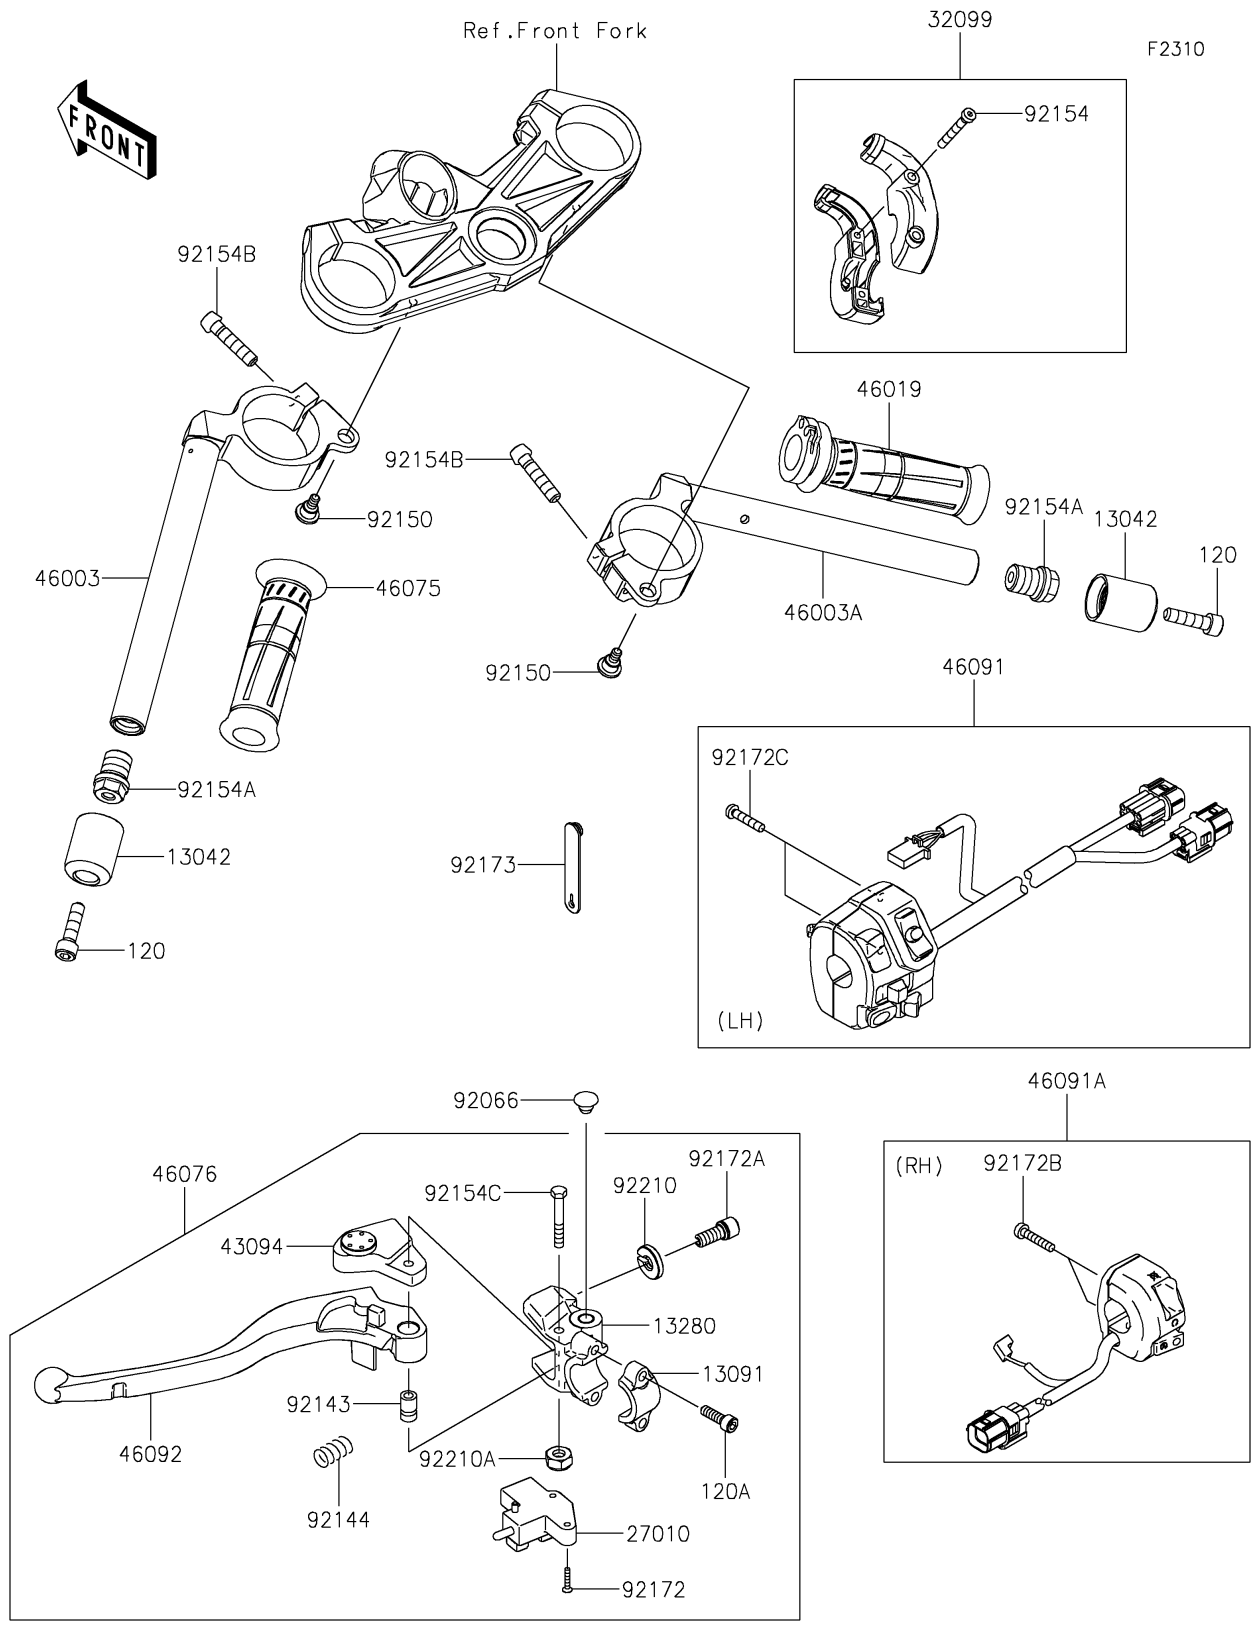

2024 NINJA® ZX™-6R ABS PARTS DIAGRAM

Handlebar

2024 NINJA® ZX™ -6R ABS PARTS LIST

Handlebar

ITEM NAME	PART NUMBER	QUANTITY
WEIGHT,HANDLE (Ref # 13042)	13042-5001	2
HOLDER,CLUTCH LEVER (Ref # 13091)	13091-1624	1
HOLDER,CLUTCH LEVER (Ref # 13280)	13280-0248	1
SWITCH,CLUTCH (Ref # 27010)	27010-0854	1
CASE,THROTTLE (Ref # 32099)	32099-0766	1
ADJUSTER (Ref # 43094)	43094-0008	1
HANDLE,LH (Ref # 46003)	46003-0600	1
HANDLE,RH (Ref # 46003A)	46003-0601	1
GRIP-ASSY,THROTTLE (Ref # 46019)	46019-0020	1
GRIP,LH (Ref # 46075)	46075-0068	1
LEVER-ASSY-GRIP,CLUTCH (Ref # 46076)	46076-0121	1
HOUSING-ASSY-CONTROL,LH (Ref # 46091)	46091-0624	1
HOUSING-ASSY-CONTROL,RH (Ref # 46091A)	46091-0625	1
LEVER-GRIP (Ref # 46092)	46092-0568	1
PLUG,9.5X8,POLYETHYLENE (Ref # 92066)	92066-1077	1
COLLAR (Ref # 92143)	92143-1379	1
SPRING (Ref # 92144)	92144-1467	1
BOLT,6MM (Ref # 92150)	92150-1090	2
BOLT,SOCKET,5X35 (Ref # 92154)	92154-1530	2
BOLT,17X18 (Ref # 92154A)	92154-1902	2
BOLT,SOCKET,8X35 (Ref # 92154B)	92154-1969	2
BOLT (Ref # 92154C)	92154-2318	1
SCREW,3X16 (Ref # 92172)	92172-0183	2
SCREW (Ref # 92172A)	92172-1138	1
SCREW-PAN-CROS,5X22 (Ref # 92172B)	92172-1139	2
SCREW-PAN-CROS,5X25 (Ref # 92172C)	92172-1140	2
CLAMP (Ref # 92173)	92173-1526	1
NUT (Ref # 92210)	92210-1519	1
NUT,LOCK,6MM (Ref # 92210A)	92210-1544	1

2024 NINJA® ZX™ -6R ABS PARTS LIST

Handlebar

ITEM NAME	PART NUMBER	QUANTITY
BOLT-SOCKET,8X30 (Ref # 120)	120CB0830	2
BOLT-SOCKET,6X20 (Ref # 120A)	120CC0620	2