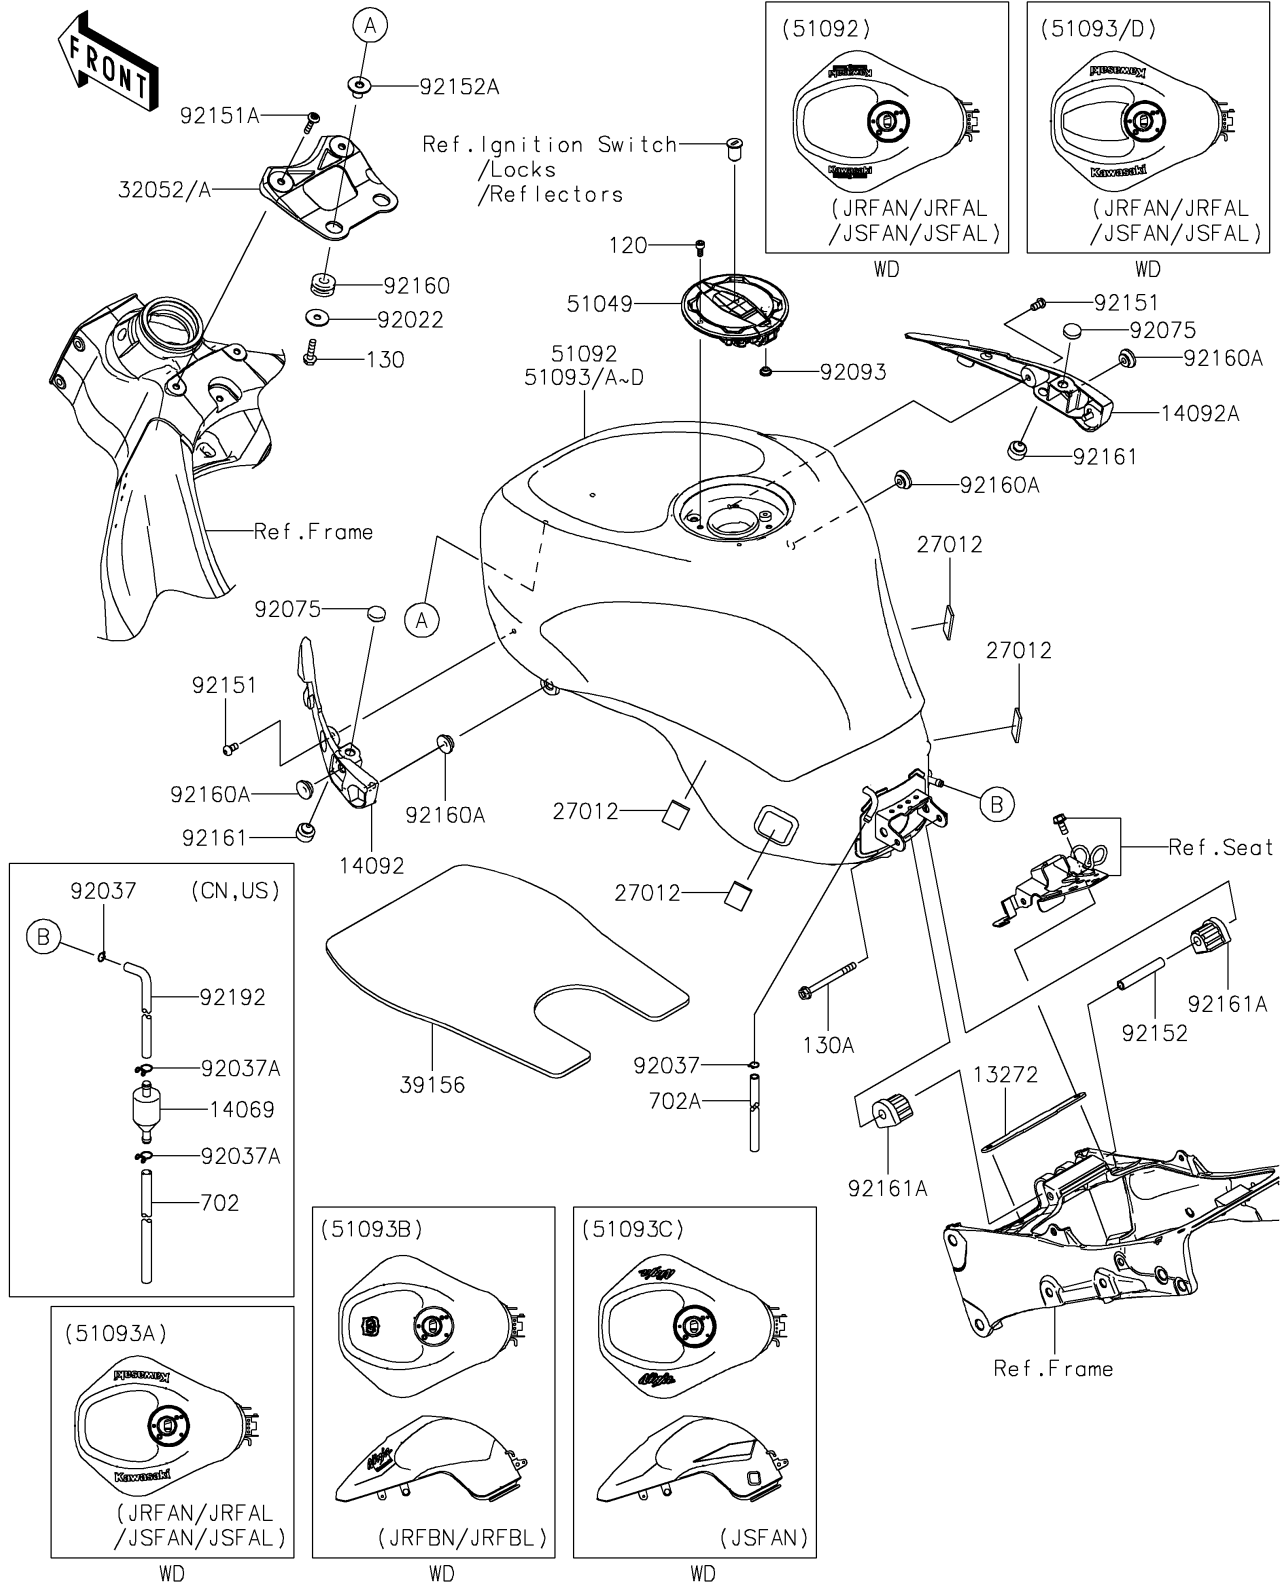

2025 Ninja ZX-6R ABS PARTS DIAGRAM

Fuel Tank

F2410

2025 Ninja ZX-6R ABS PARTS LIST

Fuel Tank

ITEM NAME	PART NUMBER	QUANTITY
PLATE,FUEL TANK,RR (Ref # 13272)	13272-0505	1
BREATHER,FUEL TANK (Ref # 14069)	14069-1004	1
COVER,TANK,LH (Ref # 14092)	14092-1087	1
COVER,TANK,RH (Ref # 14092A)	14092-1088	1
HOOK (Ref # 27012)	27012-0115	4
BRACKET-TANK (Ref # 32052)	32052-0727	1
PAD,FUEL TANK (Ref # 39156)	39156-0469	1
CAP-TANK,FUEL (Ref # 51049)	51049-0756	1
TANK-COMP-FUEL,L.GREEN (Ref # 51092)	51092-5217-777	1
TANK-COMP-FUEL,P.R.WHITE (Ref # 51093A)	51093-5105-68N	1
TANK-COMP-FUEL,EBONY (Ref # 51093C)	51093-5477-H8	1
TANK-COMP-FUEL,M.M.D.GRAY (Ref # 51093D)	51093-5478-69P	1
WASHER,7X24X1.6 (Ref # 92022)	92022-228	2
CLAMP,TUBE (Ref # 92037)	92037-010	1
CLAMP,TUBE (Ref # 92037A)	92037-147	2
DAMPER (Ref # 92075)	92075-1983	2
SEAL,FUEL TANK CAP (Ref # 92093)	92093-1030	1
BOLT,SOCKET,6X12 (Ref # 92151)	92151-1219	2
BOLT,SOCKET,6X30 (Ref # 92151A)	92151-1605	2
COLLAR,6.8X10X60 (Ref # 92152)	92152-1182	1
COLLAR (Ref # 92152A)	92152-2197	2
DAMPER (Ref # 92160)	92160-1162	2
DAMPER (Ref # 92160A)	92160-1613	4
DAMPER (Ref # 92161)	92161-0738	2
DAMPER,FUEL TANK,RR (Ref # 92161A)	92161-1330	2
TUBE,BREATHER (Ref # 92192)	92192-0798	1
BOLT-SOCKET,5X12 (Ref # 120)	120CA0512	4
BOLT-FLANGED,6X22 (Ref # 130)	130BA0622	2
BOLT-FLANGED,6X70 (Ref # 130A)	130BC0670	1

2025 Ninja ZX-6R ABS PARTS LIST

Fuel Tank

ITEM NAME	PART NUMBER	QUANTITY
TUBE-RUBBER,6X9X660 (Ref # 702)	702A06660	1
TUBE-RUBBER,6X850 (Ref # 702A)	702A06850	1
CLAMP,TUBE (Ref # 92037)	92037-010	2