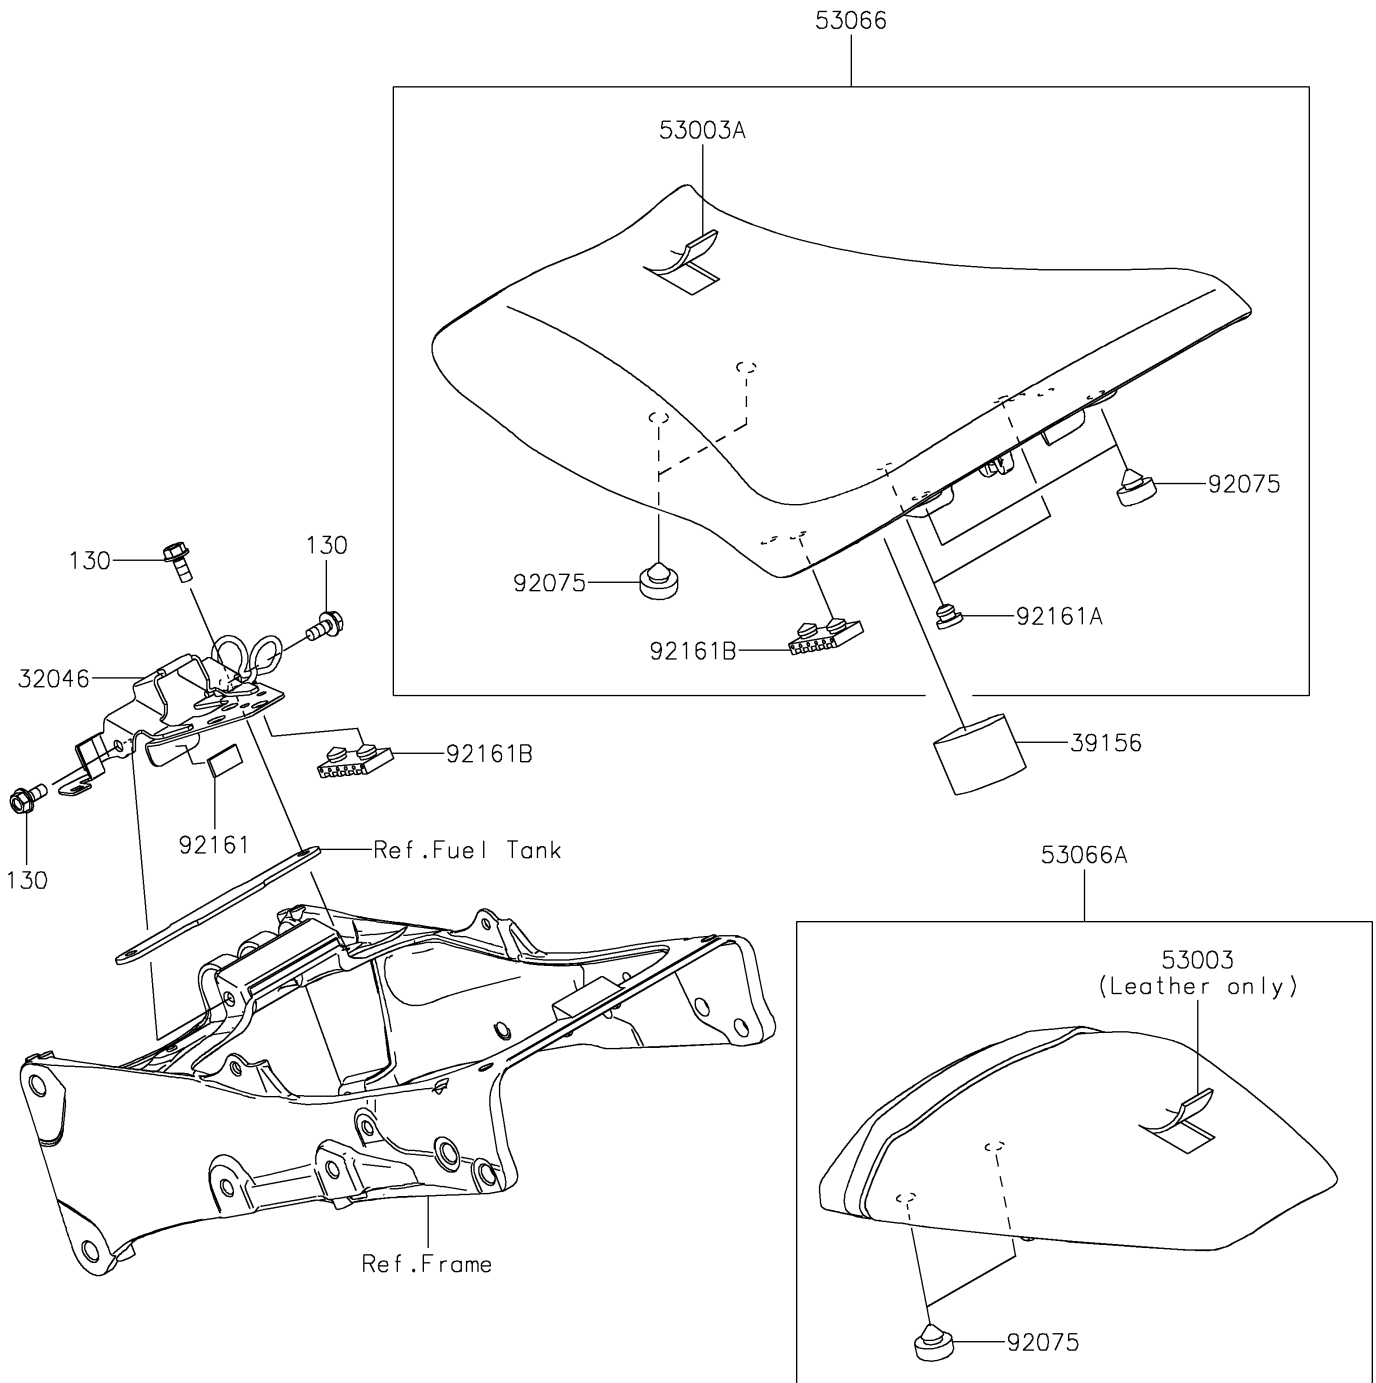

2025 NINJA® ZX™ -6R ABS PARTS DIAGRAM

Seat

F2510

2025 NINJA® ZX™-6R ABS PARTS LIST

Seat

ITEM NAME	PART NUMBER	QUANTITY
BRACKET-SEAT (Ref # 32046)	32046-0431	1
PAD (Ref # 39156)	39156-2465	1
LEATHER,RR SEAT,BLACK (Ref # 53003)	53003-0420-MA	1
LEATHER,FRONT SEAT,BLACK (Ref # 53003A)	53003-0471-MA	1
SEAT-ASSY,FR,BLACK (Ref # 53066)	53066-0606-MA	1
SEAT-ASSY,RR,BLACK+BLK (Ref # 53066A)	53066-0607-12Y	1
DAMPER,10X20X8 (Ref # 92075)	92075-1927	6
DAMPER (Ref # 92161)	92161-0726	1
DAMPER (Ref # 92161A)	92161-1084	2
DAMPER,SEAT (Ref # 92161B)	92161-1489	3
BOLT-FLANGED,6X14 (Ref # 130)	130BC0614	3